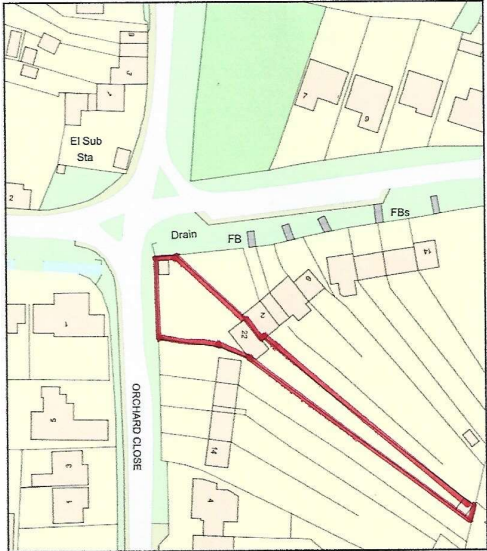

Location plan

Plan Produced for: Claire broughton  
Date Produced: 01 Feb 2021  
Plan Reference Number: TQRQM21032105326061  
Scale: 1:1250 @ A4