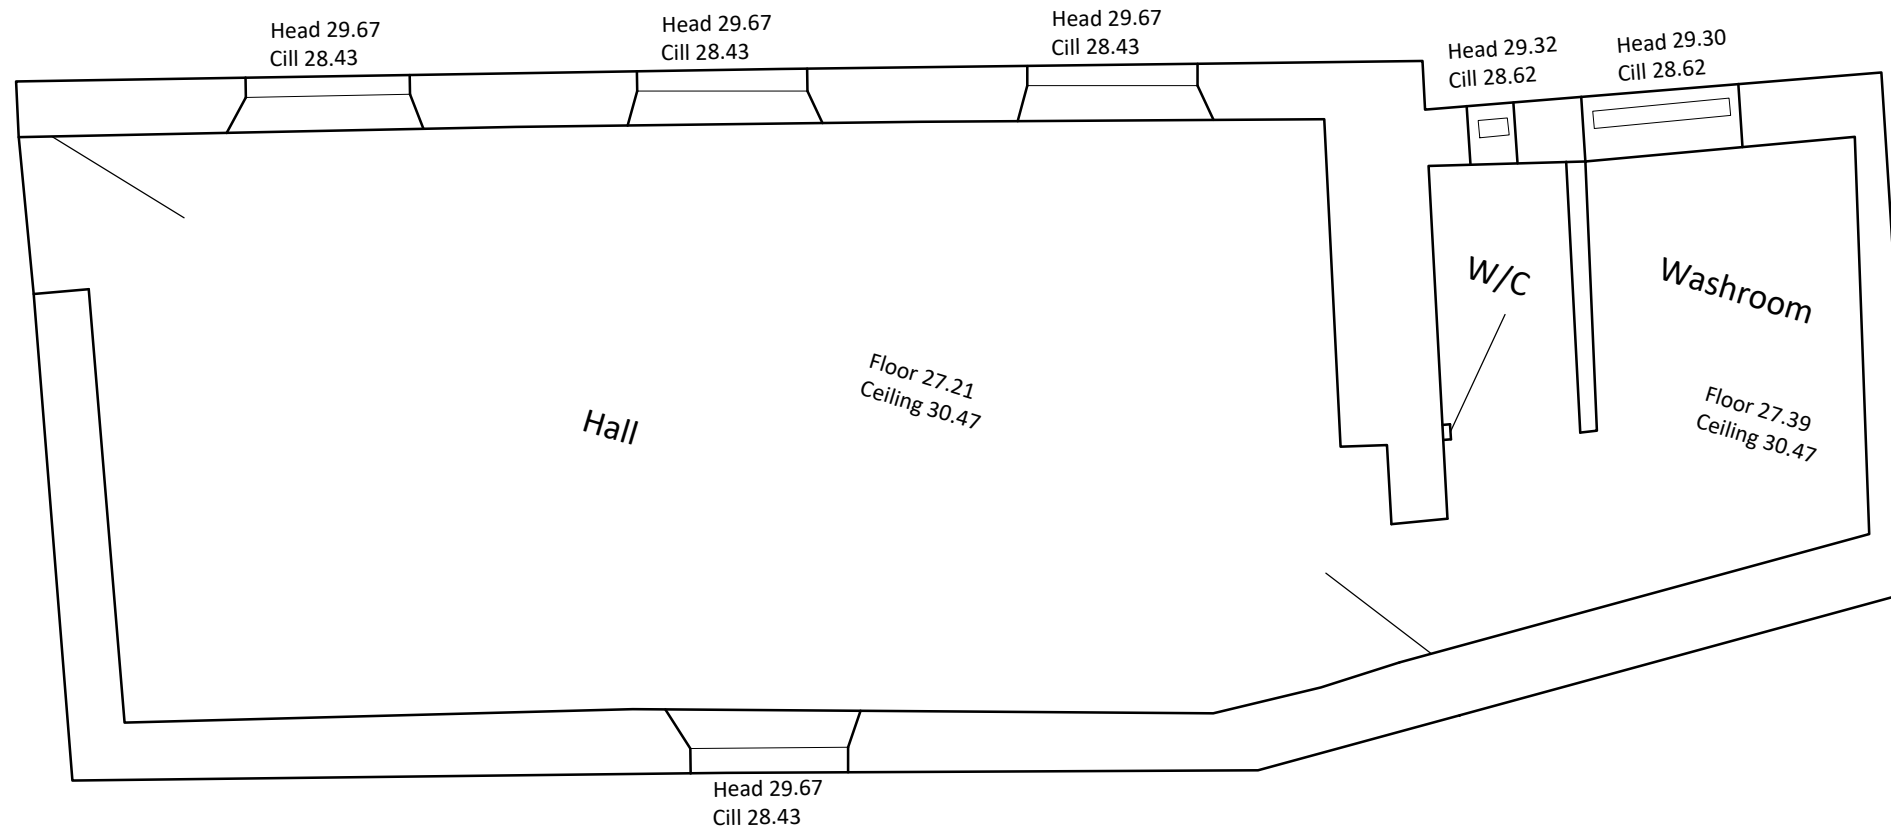

The Meeting Room, Beer

Existing Plan & Elevations

<p>CLIENT Mr & Mrs Reid</p> <p>PROJECT The Meeting Room Fore Street, Beer</p>	<p>DRAWING OF Existing Plans and Elevations</p>	<p>drawing no BD2014:03</p> <p>scale at A3 1:50 / 1:100</p>	<p>rev -</p> <p>date 15/12/20</p> <p>drawn ALP</p> <p>check CLP</p>	<p>Bean Designed Ltd 5 High Bank, West Hill Ottery St.Mary, EX11 1XX info@beandesignated.co.uk</p>	
-----------------------------------------------------------------------------------------------	-----------------------------------------------------	----------------------------------------------------------------------------	-------------------------------------------------------------------------------------	----------------------------------------------------------------------------------------------------------------	--