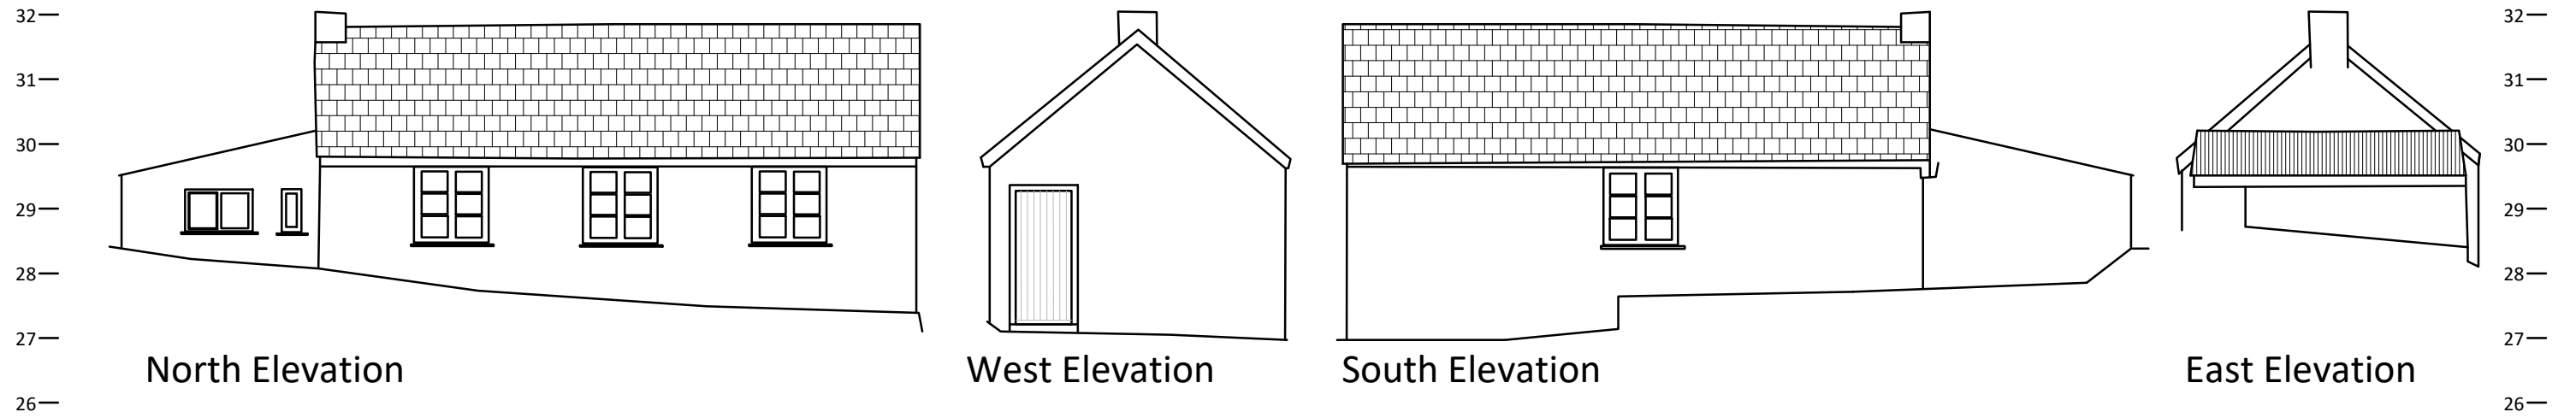

The Meeting Room, Beer

Existing Plan & Elevations

<p>CLIENT Mr & Mrs Reid</p> <p>PROJECT The Meeting Room Fore Street, Beer</p>	<p>DRAWING OF Existing Plans and Elevations</p>	<p>drawing no BD2014:03</p> <p>scale at A3 1:50 / 1:100</p>	<p>rev -</p> <p>date 15/12/20</p> <p>drawn ALP</p> <p>check CLP</p>	<p>Bean Designed Ltd 5 High Bank, West Hill Ottery St.Mary, EX11 1XX info@beandesignated.co.uk</p>	
-----------------------------------------------------------------------------------------------	-----------------------------------------------------	----------------------------------------------------------------------------	-------------------------------------------------------------------------------------	----------------------------------------------------------------------------------------------------------------	--