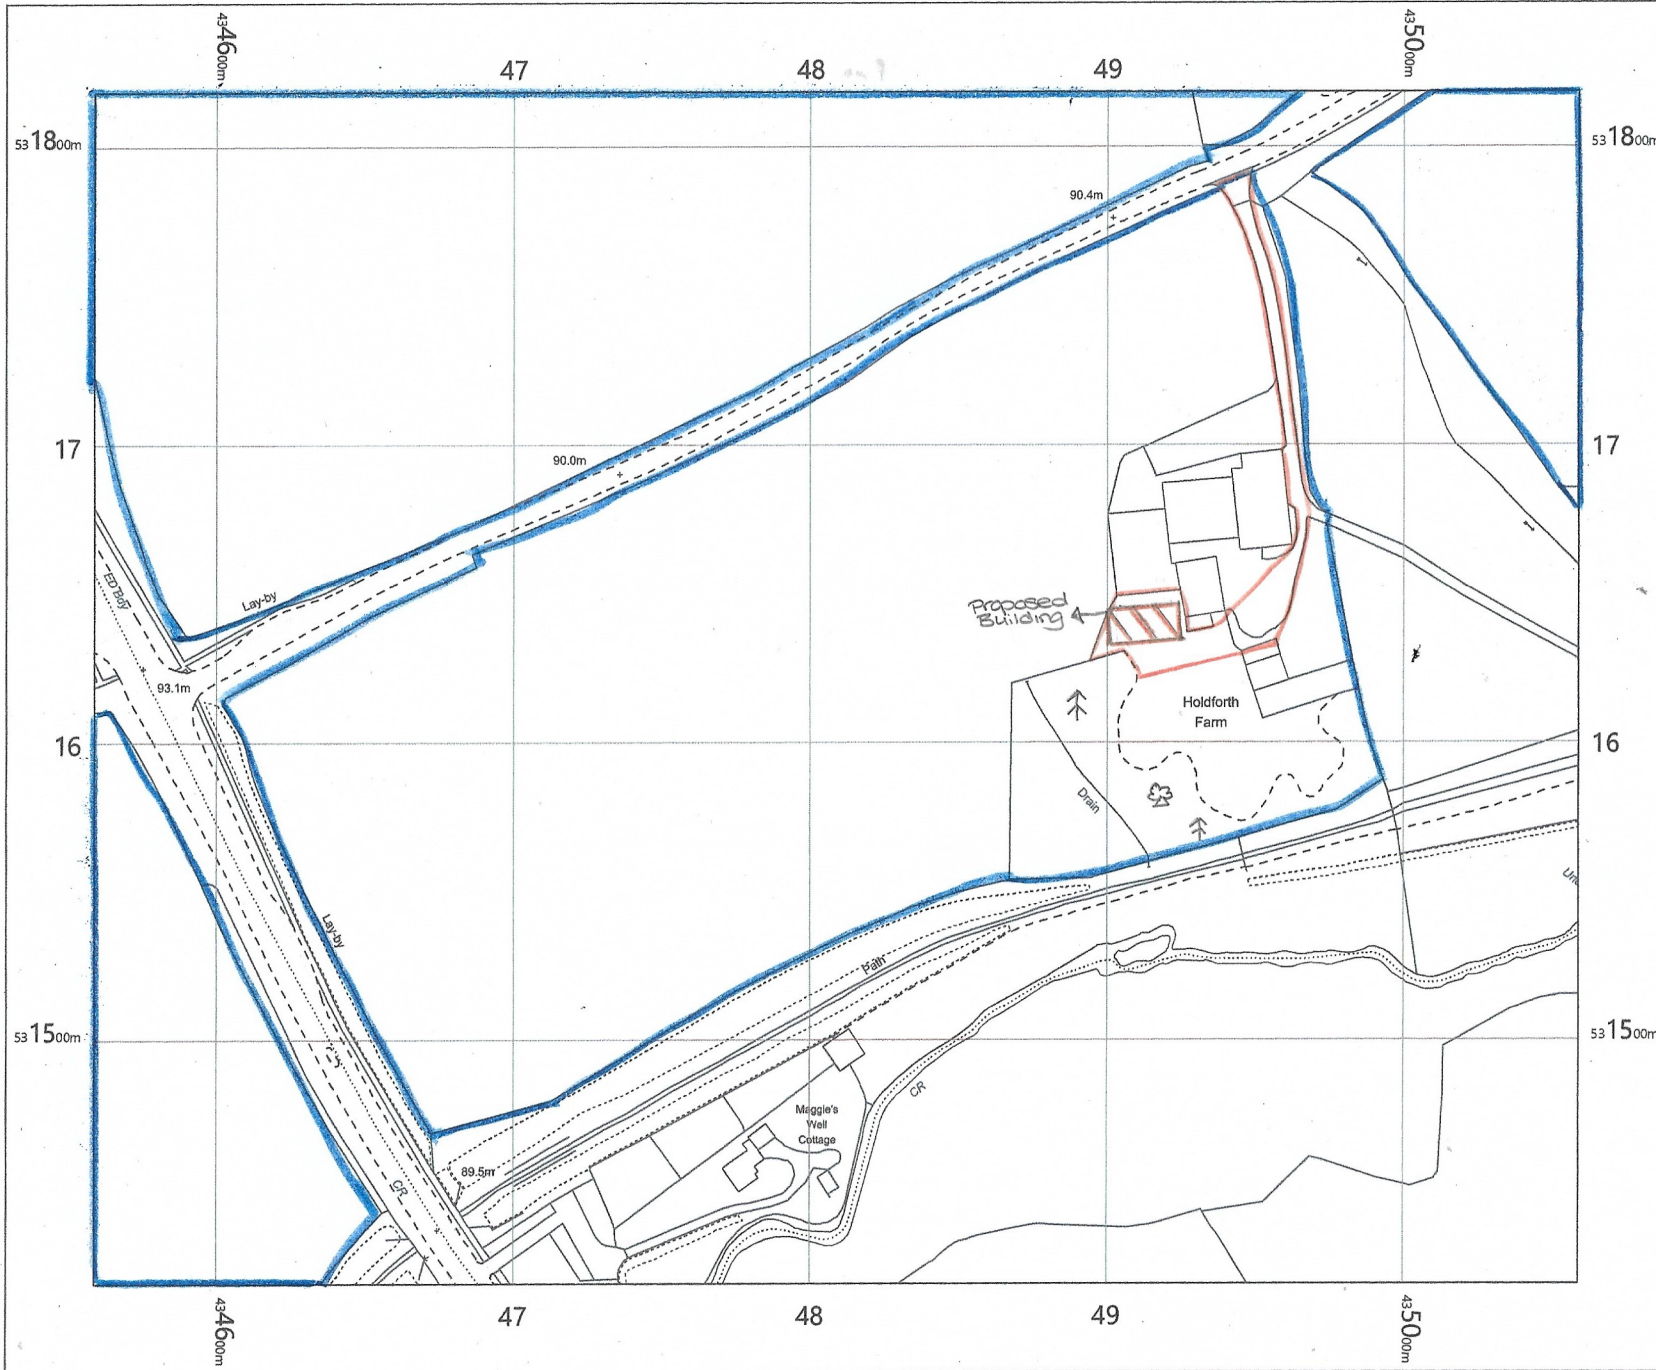

# Location Plan

Holdforth Farm  
Bishop Middleham  
Ferryhill  
DL17 9DZ

OS MasterMap 1250/2500/10000 scale  
Monday, January 11, 2021, ID: BW1-00930017  
maps.blackwell.co.uk

1:2500 scale print at A4, Centre: 434809 E, 531618 N

© Crown Copyright Ordnance Survey. Licence no. 100041041

**BLACKWELL'S**  
**MAPPING SERVICES**  
PERSONAL & PROFESSIONAL MAPPING  
www.blackwellmapping.co.uk

TEL: 0800 151 2612  
maps@blackwell.co.uk