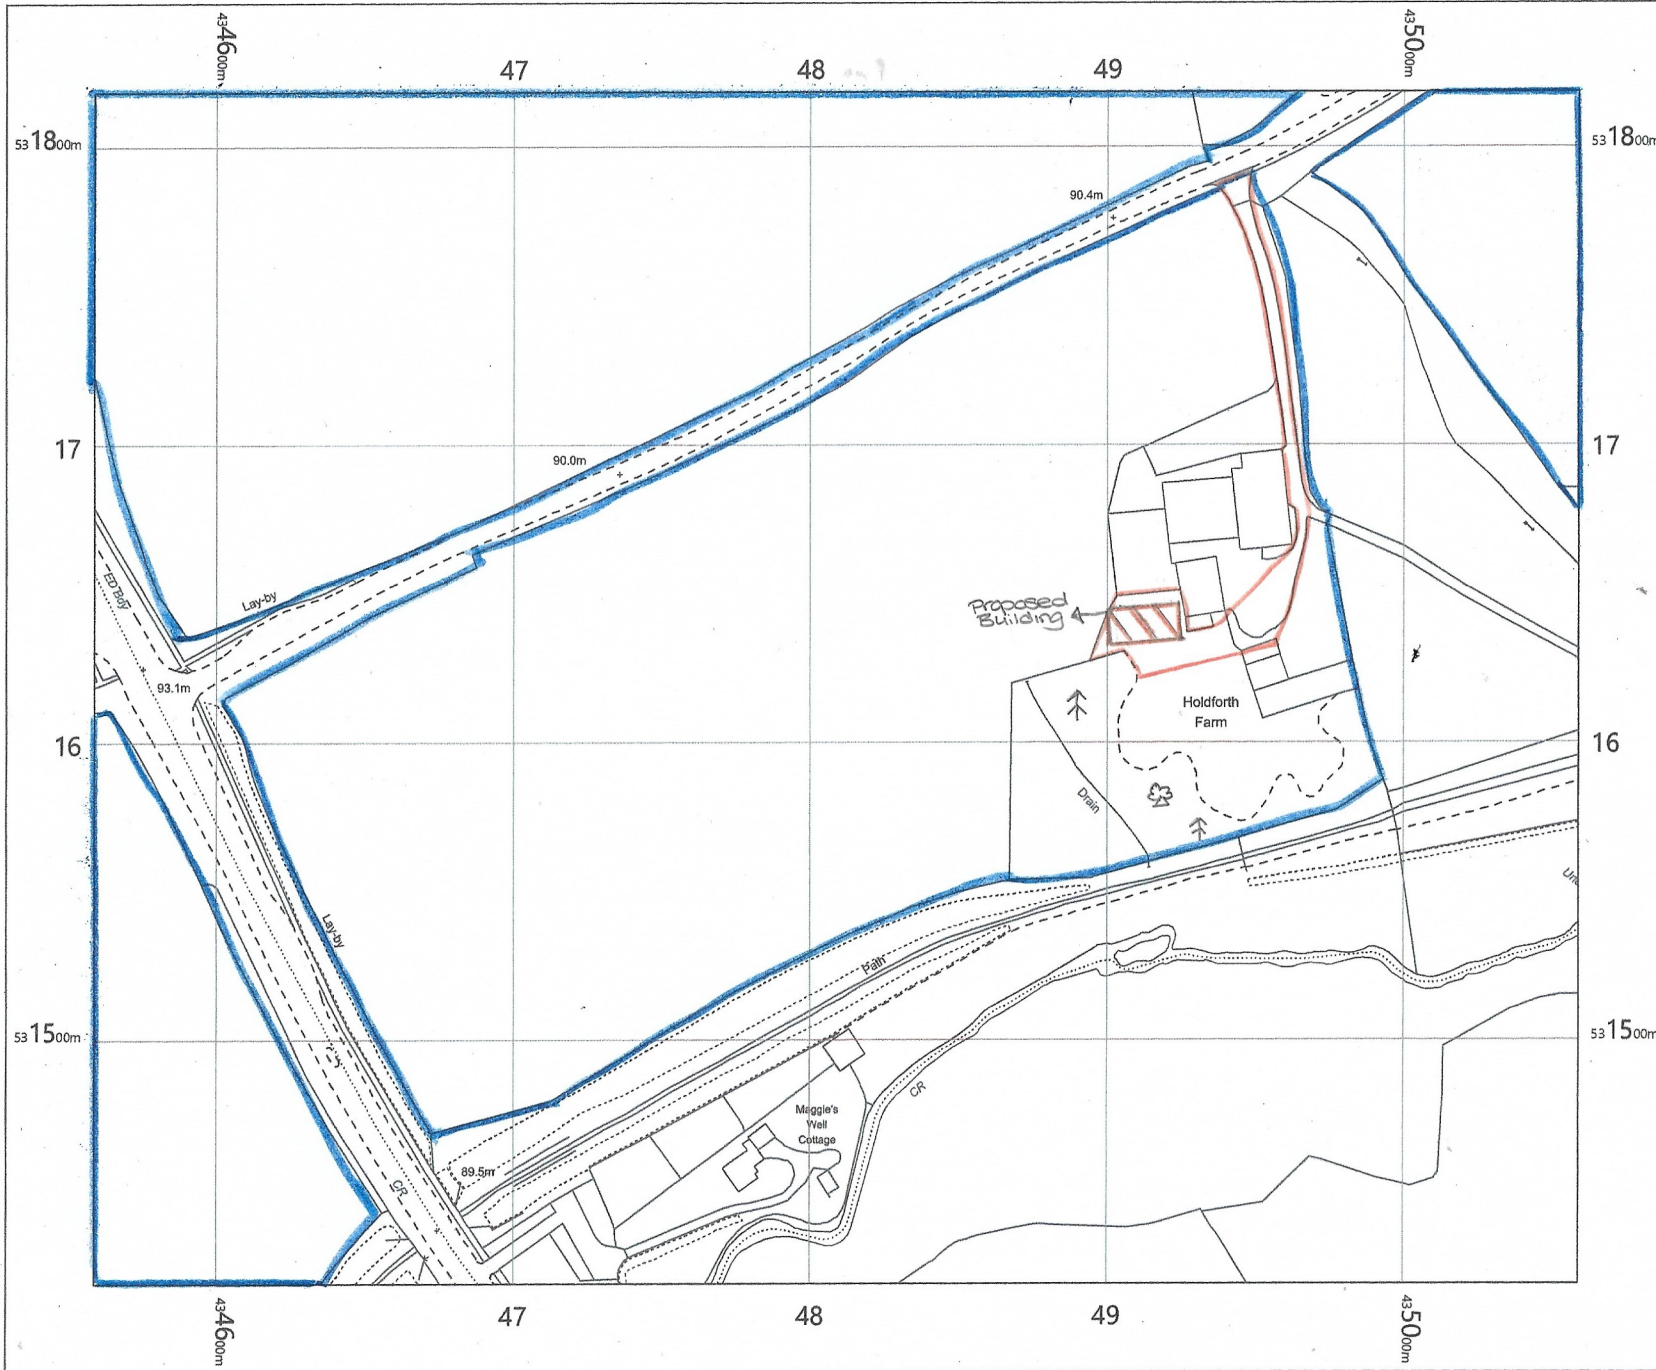

# Location Plan

Holdforth Farm  
 Bishop Middleham  
 Ferryhill  
 DL17 9DZ

OS MasterMap 1250/2500/10000 scale  
 Monday, January 11, 2021, ID: BW1-00930017  
[maps.blackwell.co.uk](http://maps.blackwell.co.uk)

1:2500 scale print at A4, Centre: 434809 E, 531618 N

© Crown Copyright Ordnance Survey. Licence no. 100041041

**BLACKWELL'S**  
**MAPPING SERVICES**  
 PERSONAL & PROFESSIONAL MAPPING  
[www.blackwellmapping.co.uk](http://www.blackwellmapping.co.uk)