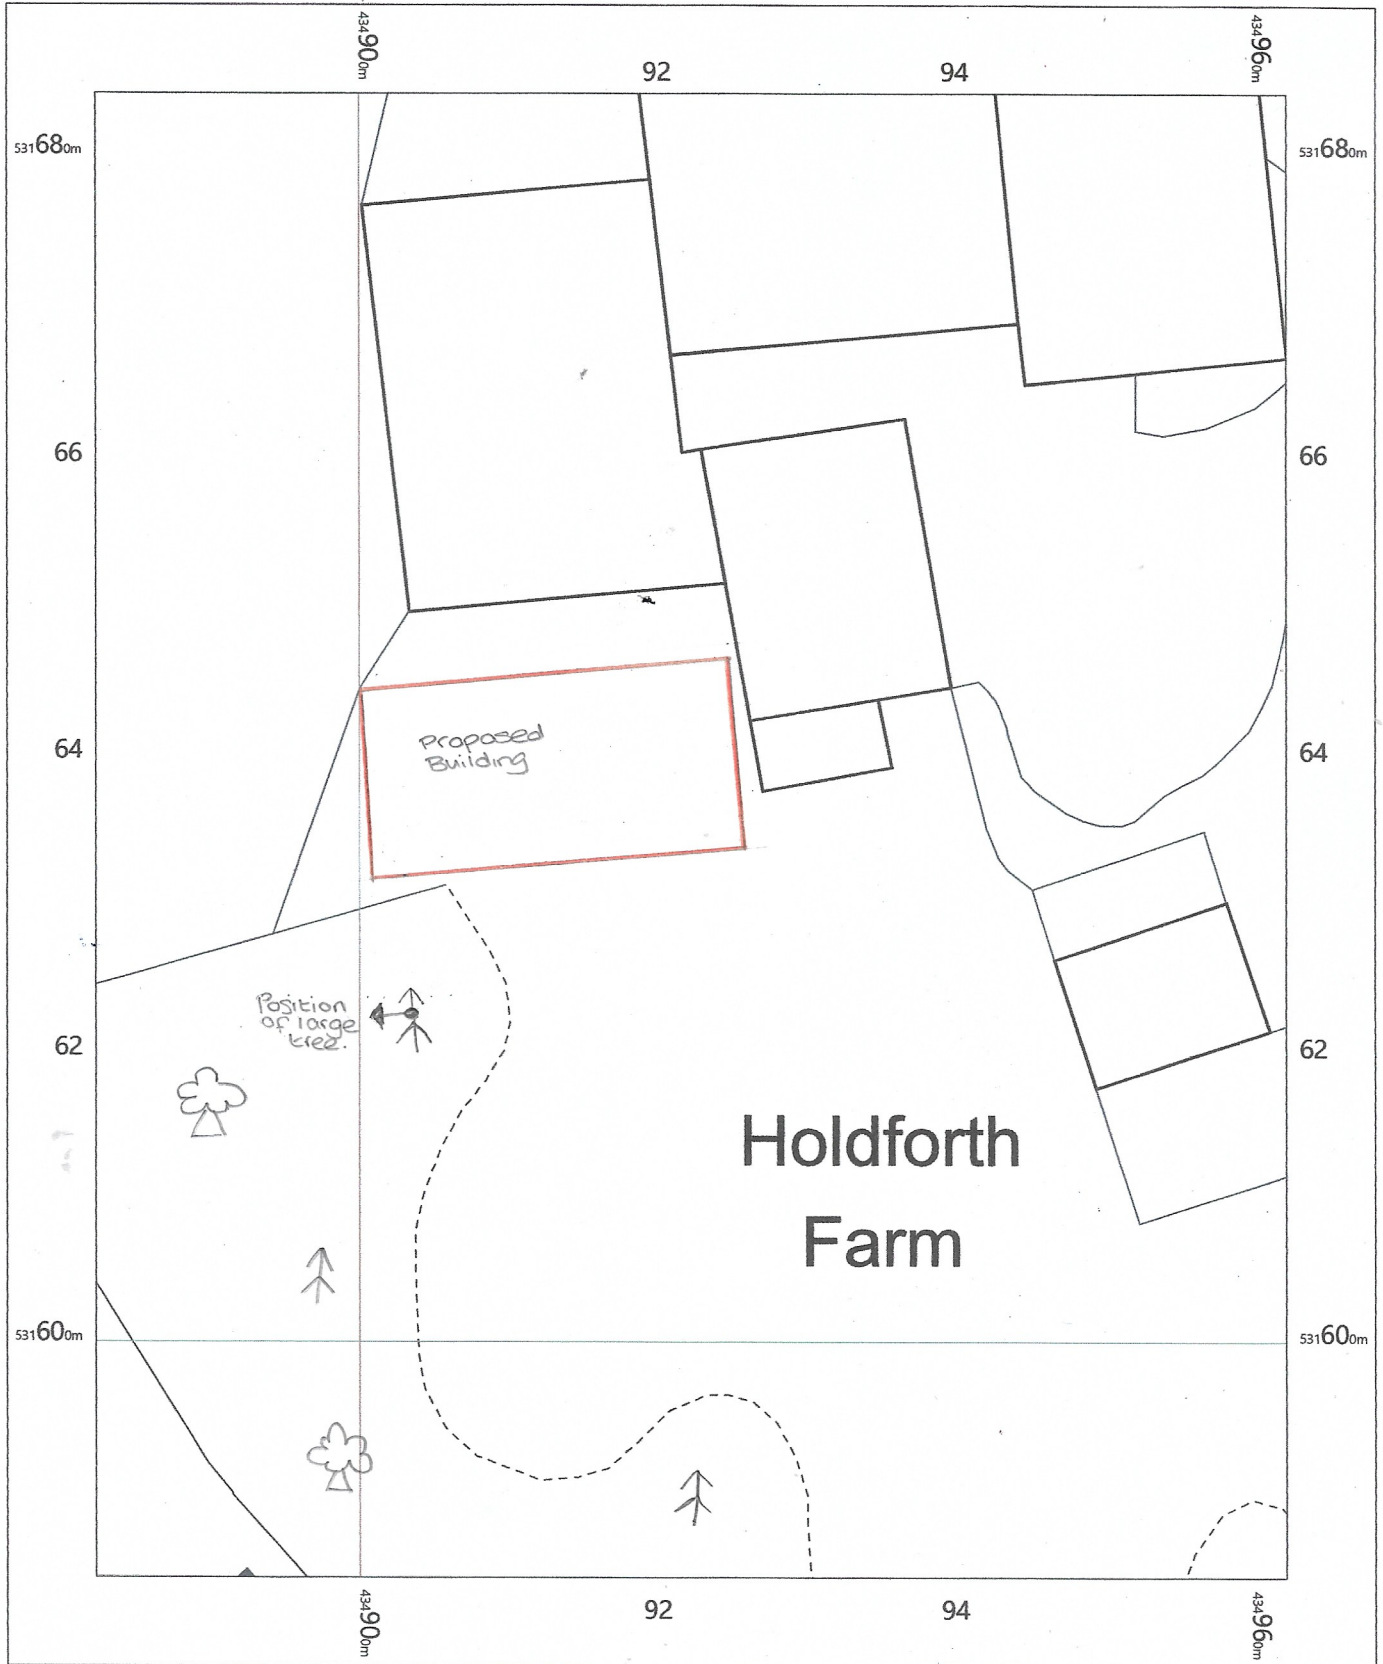

Site Plan

Holdforth Farm
Bishop Middleham
Ferryhill
DL17 9DZ

OS MasterMap 1250/2500/10000 scale
Monday, January 11, 2021, ID: BW1-00930018
maps.blackwell.co.uk

1:500 scale print at A4, Centre: 434922 E, 531634 N

©Crown Copyright Ordnance Survey. Licence no. 100041041

BLACKWELL'S
MAPPING SERVICES
PERSONAL & PROFESSIONAL MAPPING
www.blackwellmapping.co.uk

TEL: 0800 151 2612
maps@blackwell.co.uk