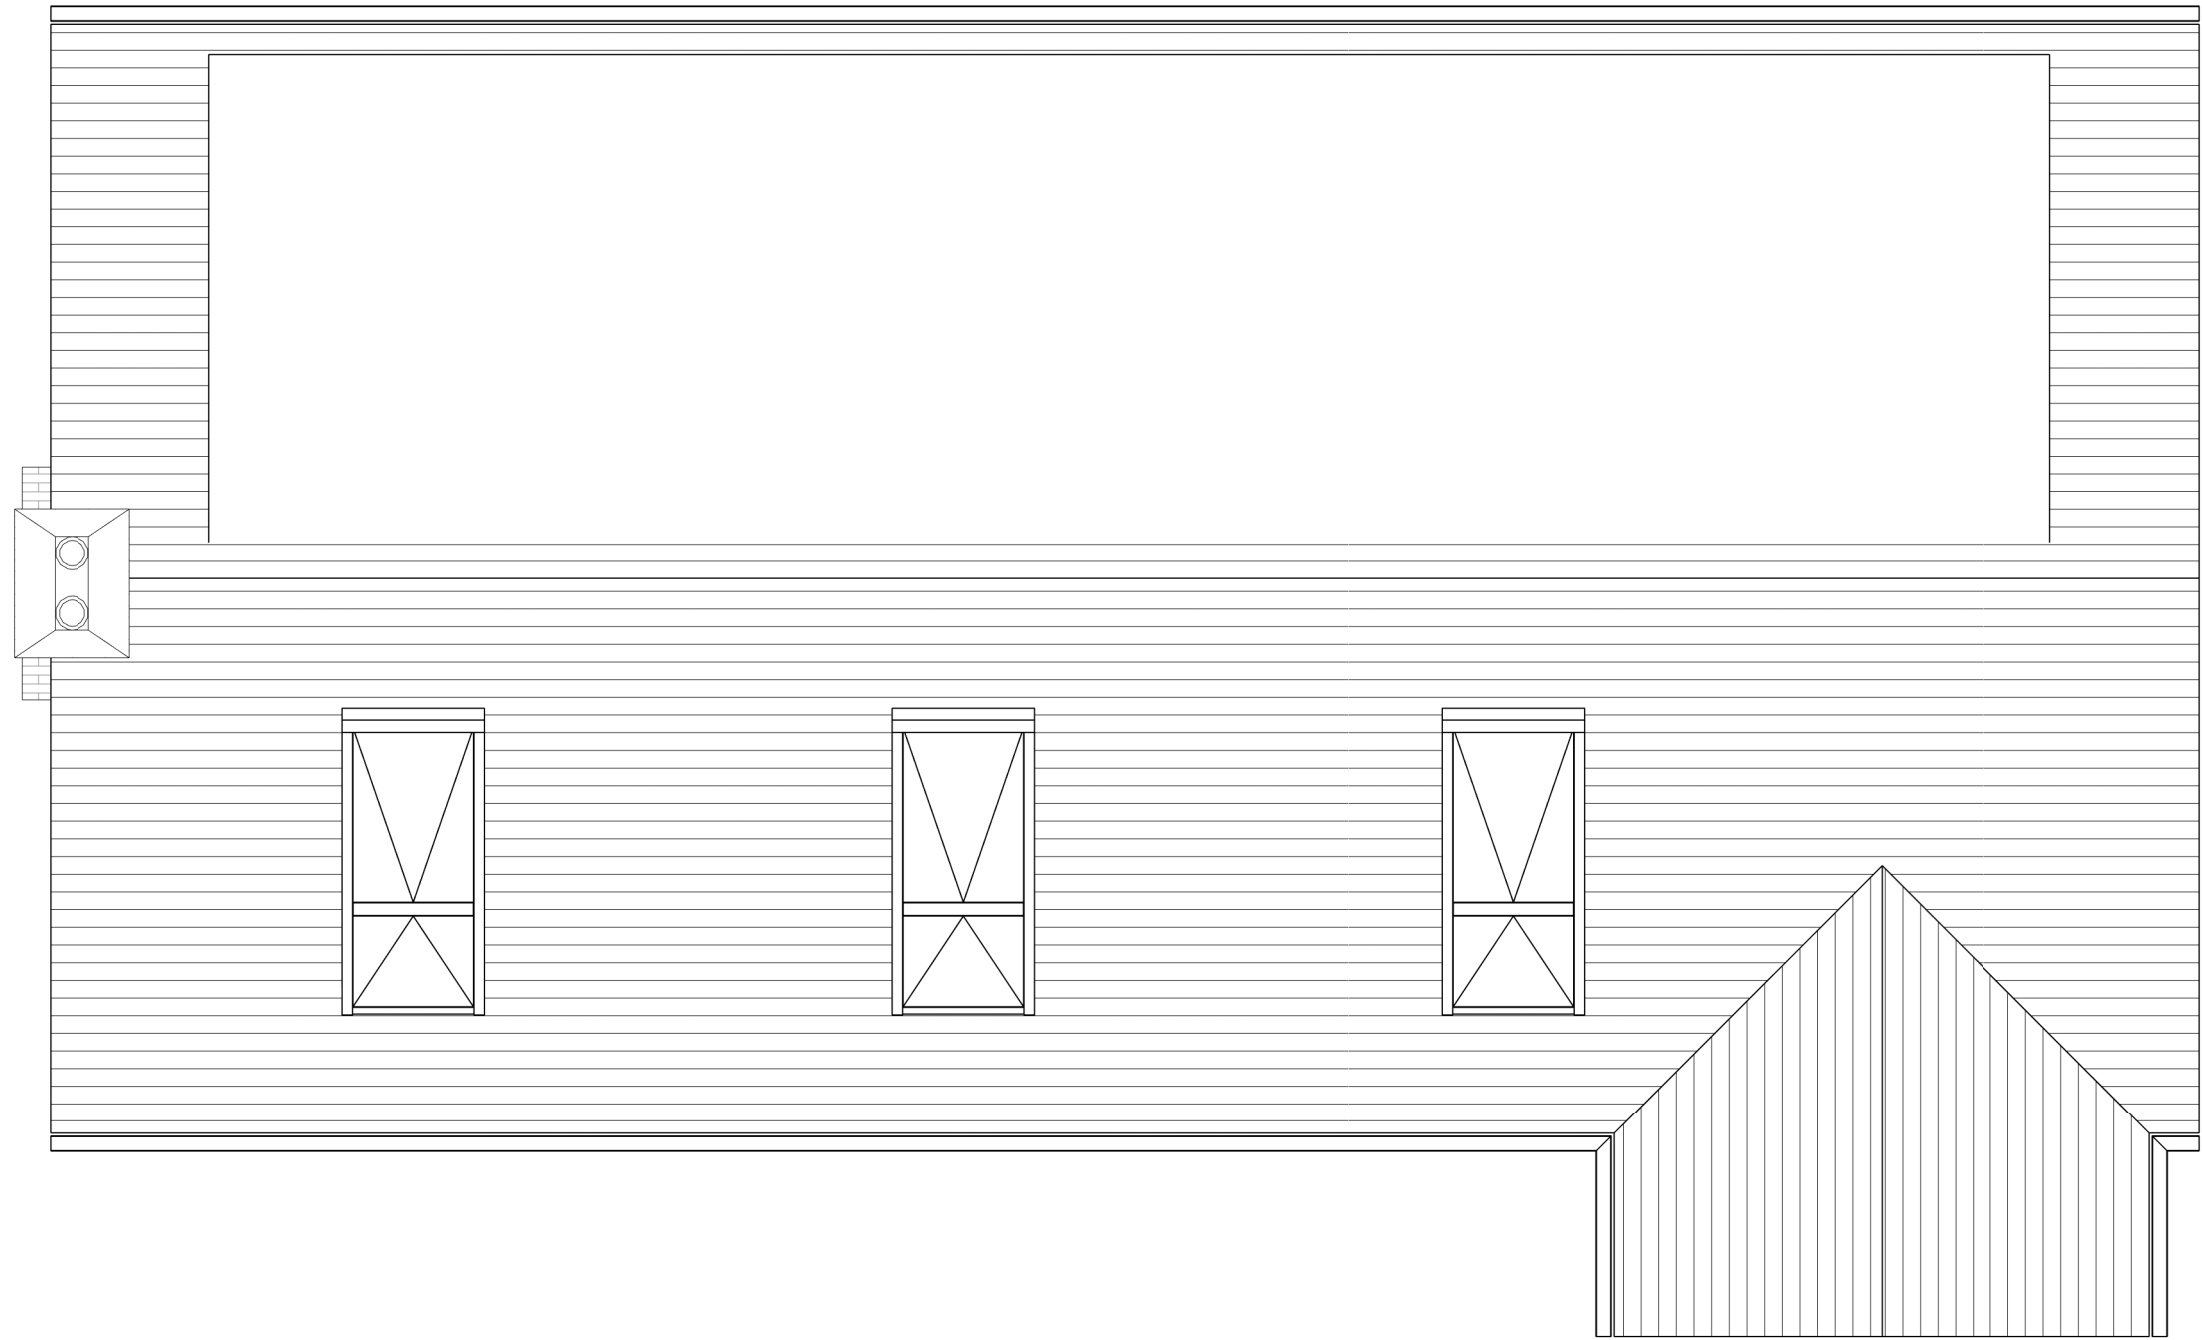

A3 Original Sheet Size

PROJECT	SCALE	DATE	CHECKED BY
15 Bowyer Walk, Ascot-Planning	1 : 50	Dec 2020	mAdt
DRAWING TITLE	DRAWING NUMBER	DRAWN BY	REVISION NO.
Proposed Roof Plan	20.17 PL13	LM	