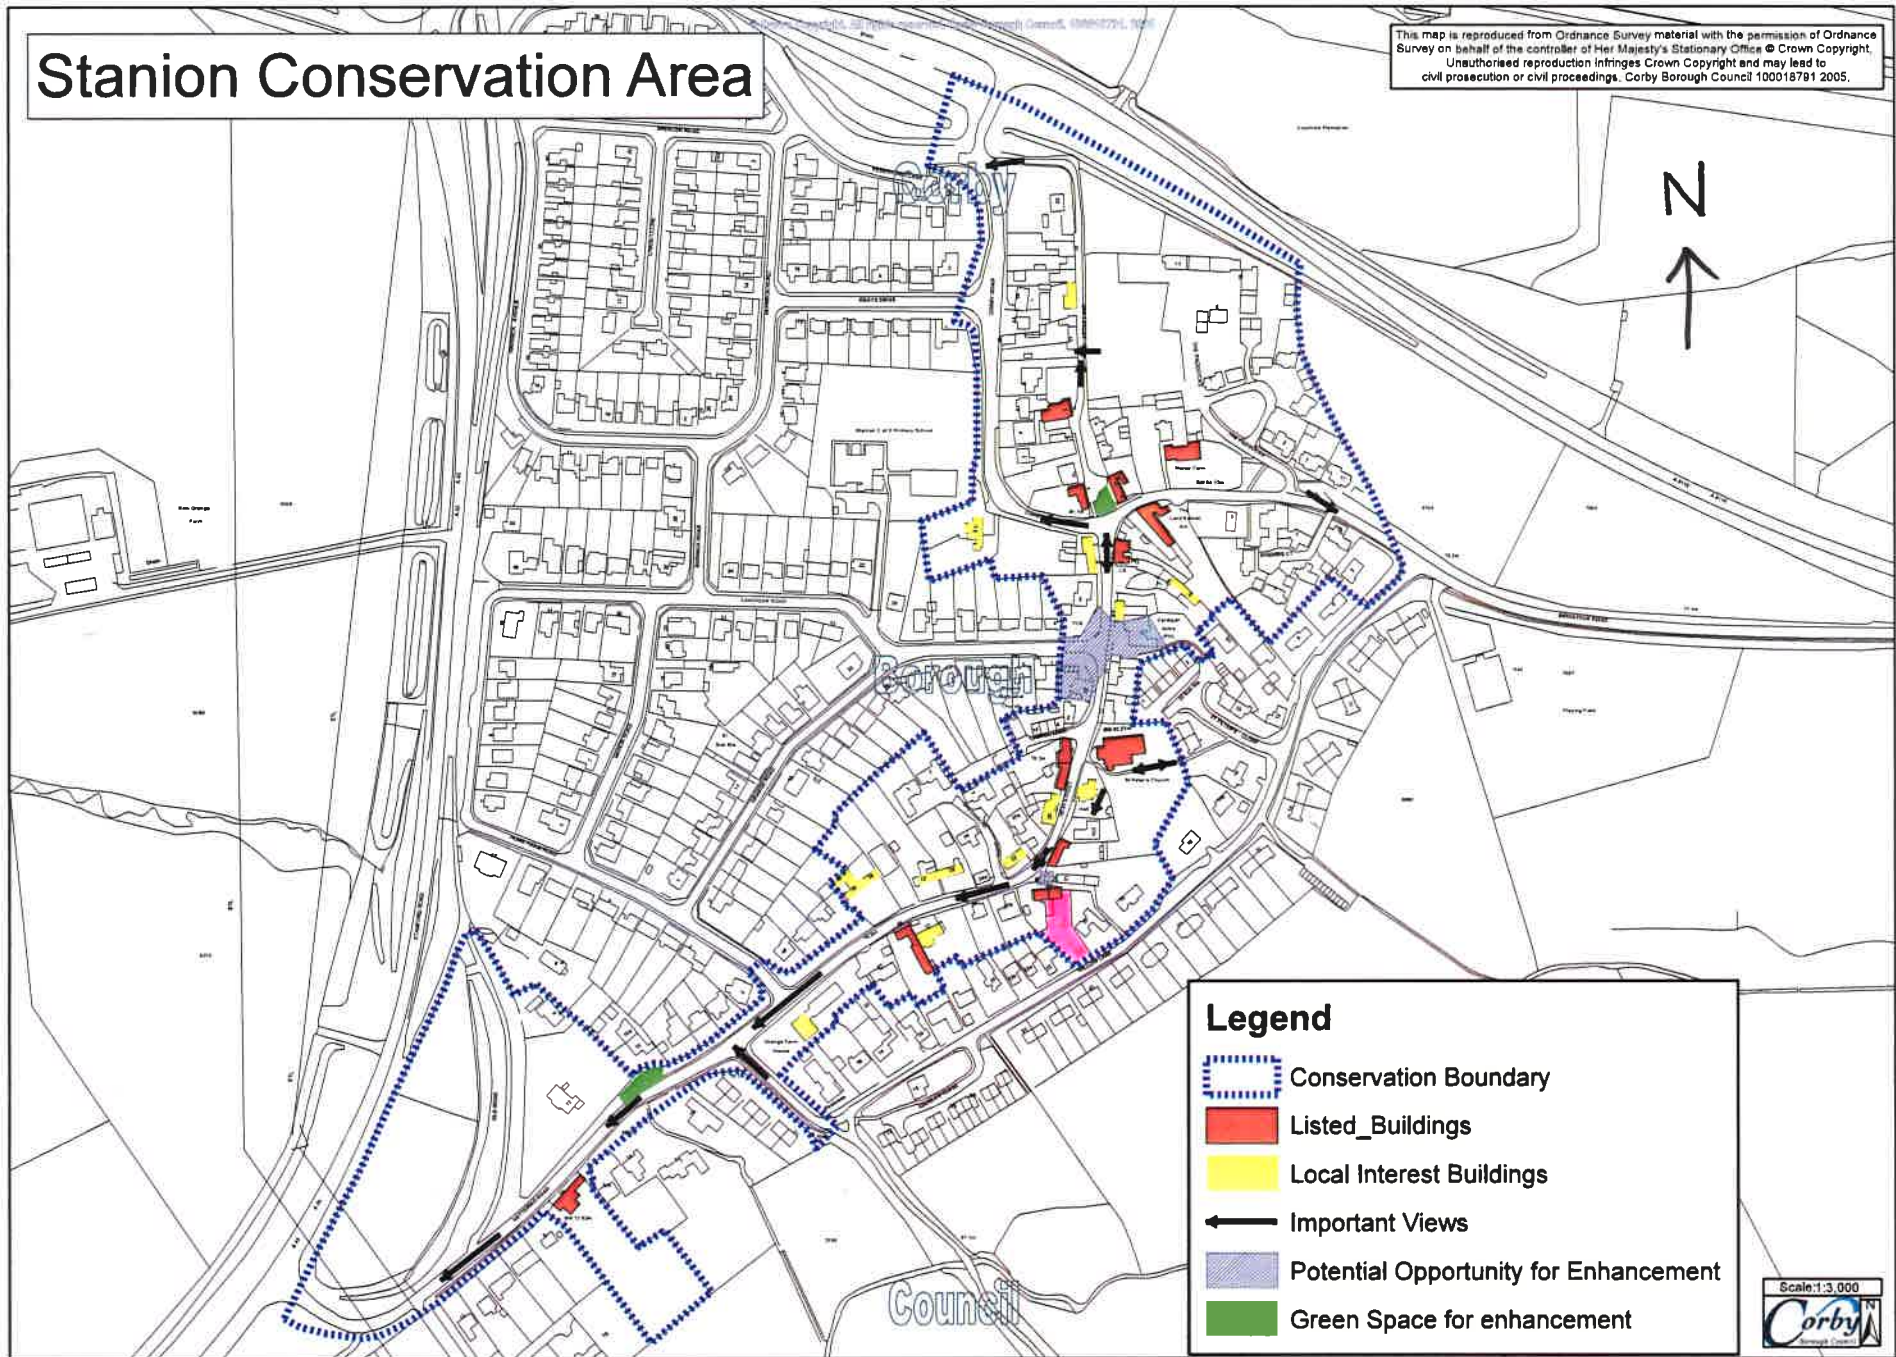

Stanion Conservation Area

Legend

- Conservation Boundary
- Listed_Buildings
- Local Interest Buildings
- Important Views
- Potential Opportunity for Enhancement
- Green Space for enhancement

Scale: 1:3,000