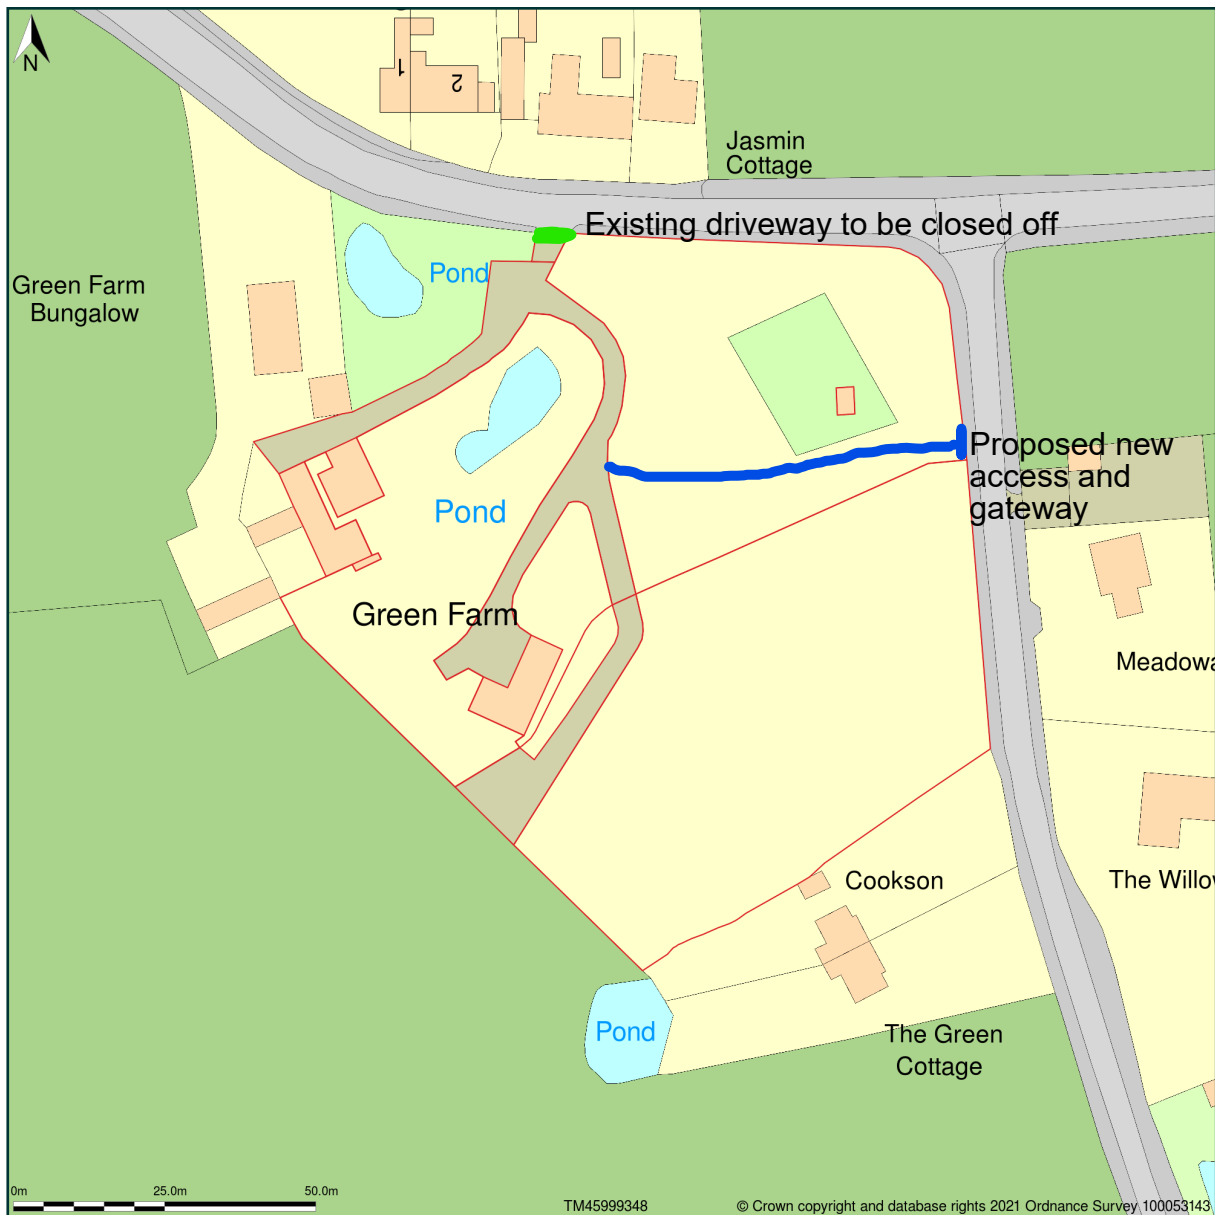

Green Farm, Rectory Road, Aldeby, Norfolk, NR34 0BJ

Site Plan shows area bounded by: 645890.11, 293380.99 646090.11, 293580.99 (at a scale of 1:1250), OSGridRef: TM45999348. The representation of a road, track or path is no evidence of a right of way. The representation of features as lines is no evidence of a property boundary.

Produced on 14th Jan 2021 from the Ordnance Survey National Geographic Database and incorporating surveyed revision available at this date. Reproduction in whole or part is prohibited without the prior permission of Ordnance Survey. © Crown copyright 2021. Supplied by www.buyaplan.co.uk a licensed Ordnance Survey partner (100053143). Unique plan reference: #00590203-3F4A5C