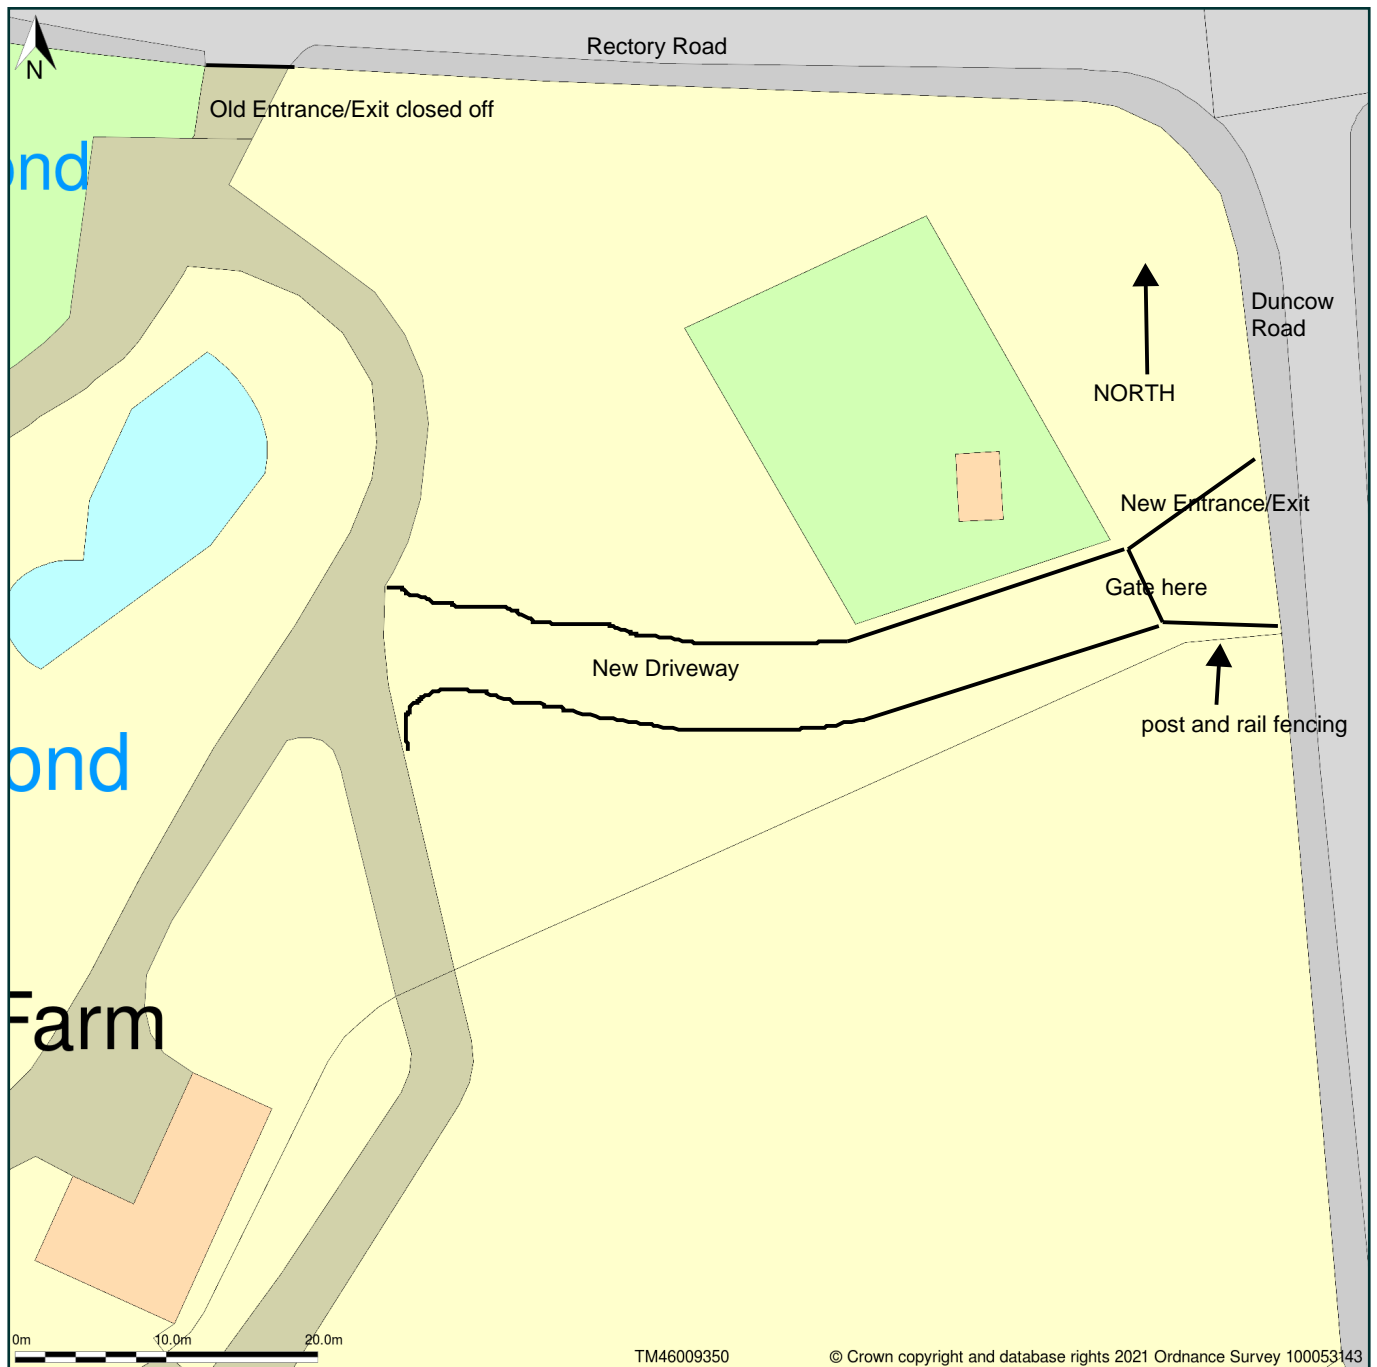

Green Farm, Rectory Road, Aldeby, Norfolk, NR34 0BJ

Block Plan shows area bounded by: 645964.51, 293457.66 646054.51, 293547.66 (at a scale of 1:500), OSGridRef: TM46009350. The representation of a road, track or path is no evidence of a right of way. The representation of features as lines is no evidence of a property boundary.

Produced on 1st Feb 2021 from the Ordnance Survey National Geographic Database and incorporating surveyed revision available at this date. Reproduction in whole or part is prohibited without the prior permission of Ordnance Survey. © Crown copyright 2021. Supplied by www.buyaplan.co.uk a licensed Ordnance Survey partner (100053143). Unique plan reference: #00595766-533A47