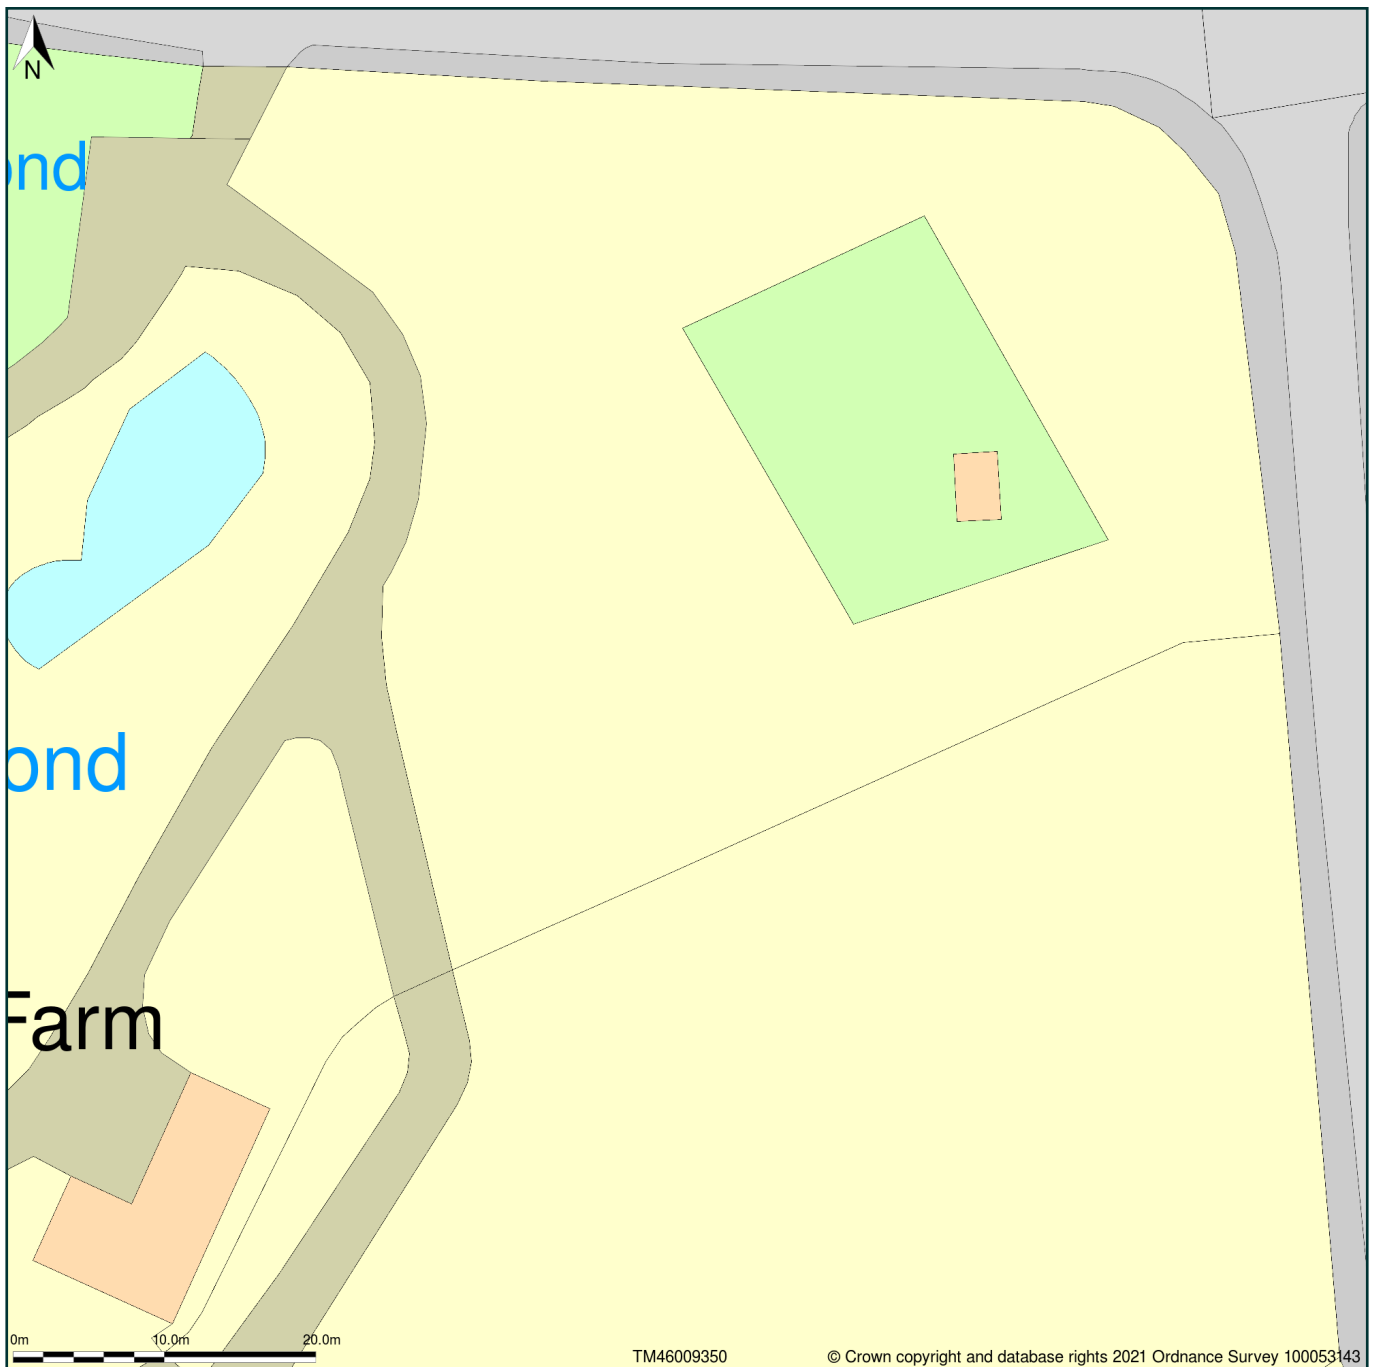

Green Farm, Rectory Road, Aldeby, Norfolk, NR34 0BJ

Block Plan shows area bounded by: 645964.51, 293457.66 646054.51, 293547.66 (at a scale of 1:500), OSGridRef: TM46009350. The representation of a road, track or path is no evidence of a right of way. The representation of features as lines is no evidence of a property boundary.

Produced on 1st Feb 2021 from the Ordnance Survey National Geographic Database and incorporating surveyed revision available at this date. Reproduction in whole or part is prohibited without the prior permission of Ordnance Survey. © Crown copyright 2021. Supplied by [www.buyaplan.co.uk](http://www.buyaplan.co.uk) a licensed Ordnance Survey partner (100053143). Unique plan reference: #00595766-533A47