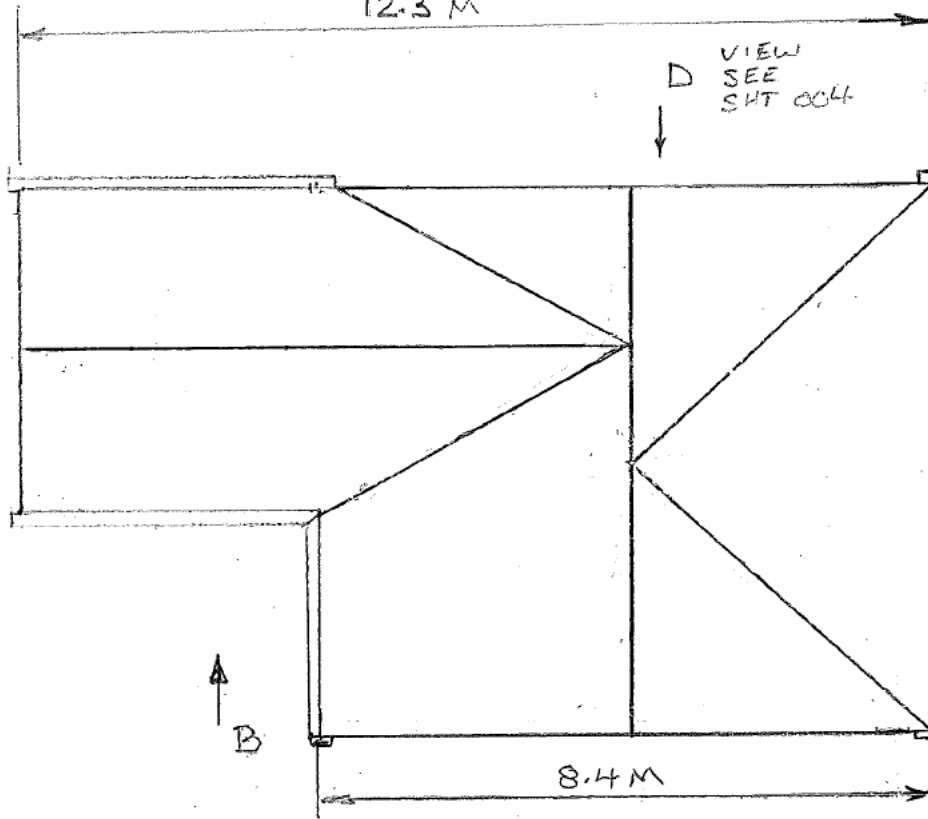

LEE ADAMS
WOODLEAZE
BINEGAL LANE
GURNEY SLADE

BA3 4TR

PROPOSED HEIGHT OF - GARAGE / GYM + WOODSTORE.

DEC 20

SHT 003 ISS 2
SCALE 1:100

PLAN
12.3 M

FRONT VIEW
C

REAR VIEW
A

Y →

← U

↑ B

2.4

5.3 M
PROPOSED ROOF
HEIGHT