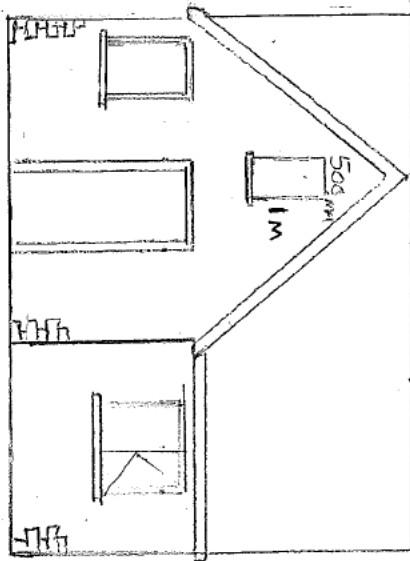

LEE ADAMS
WOODLEAZE
BINEGAL LANE
GURNEY SLADE

BA3 4TR

PROPOSED HEIGHT OF - GARAGE / GYM + WOODSTORE.

DEC 20

SHT 003 ISS 2
SCALE 1:100

PLAN
12.3 M

FRONT VIEW
C

REAR VIEW
A

Y →

← U

↑ B

2.4

5.3 M
PROPOSED ROOF
HEIGHT