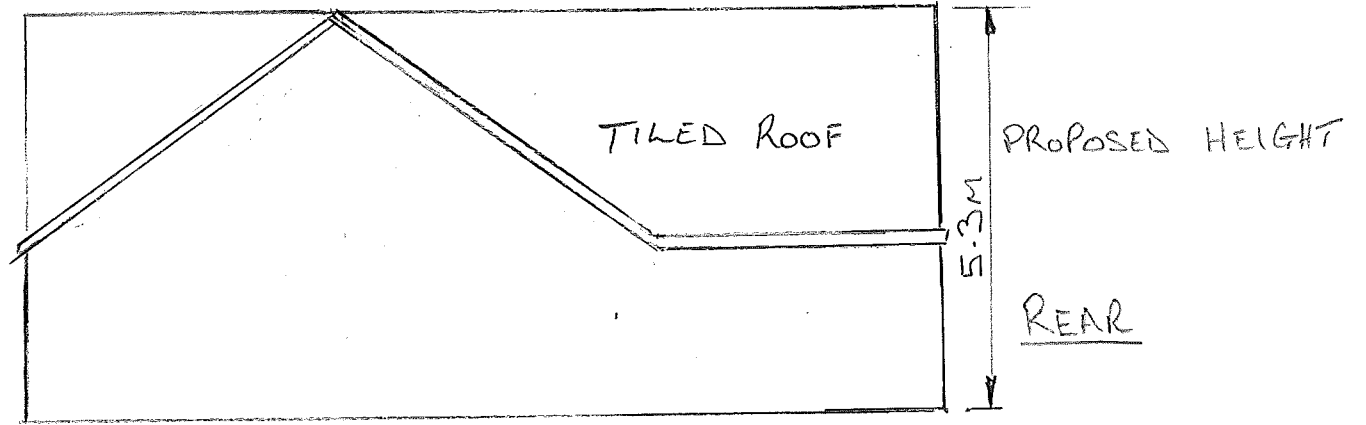

LEE ADAMS

PROPOSED HEIGHT OF GARAGE/GYM + WOODSTORE

WOODFAZE

BINEGAR LANE

GULVEY SLADE

BR3, 4TR

LA SHT 004 ISS 2

DEC 20

SCALE 1:100

FRONT

VIEW ON ARROW D

BOUNDARY

D
↓

WINDOW

1.2M

DOOR

REAR

WINDOW

WINDOW

FRONT

PLAN VIEW