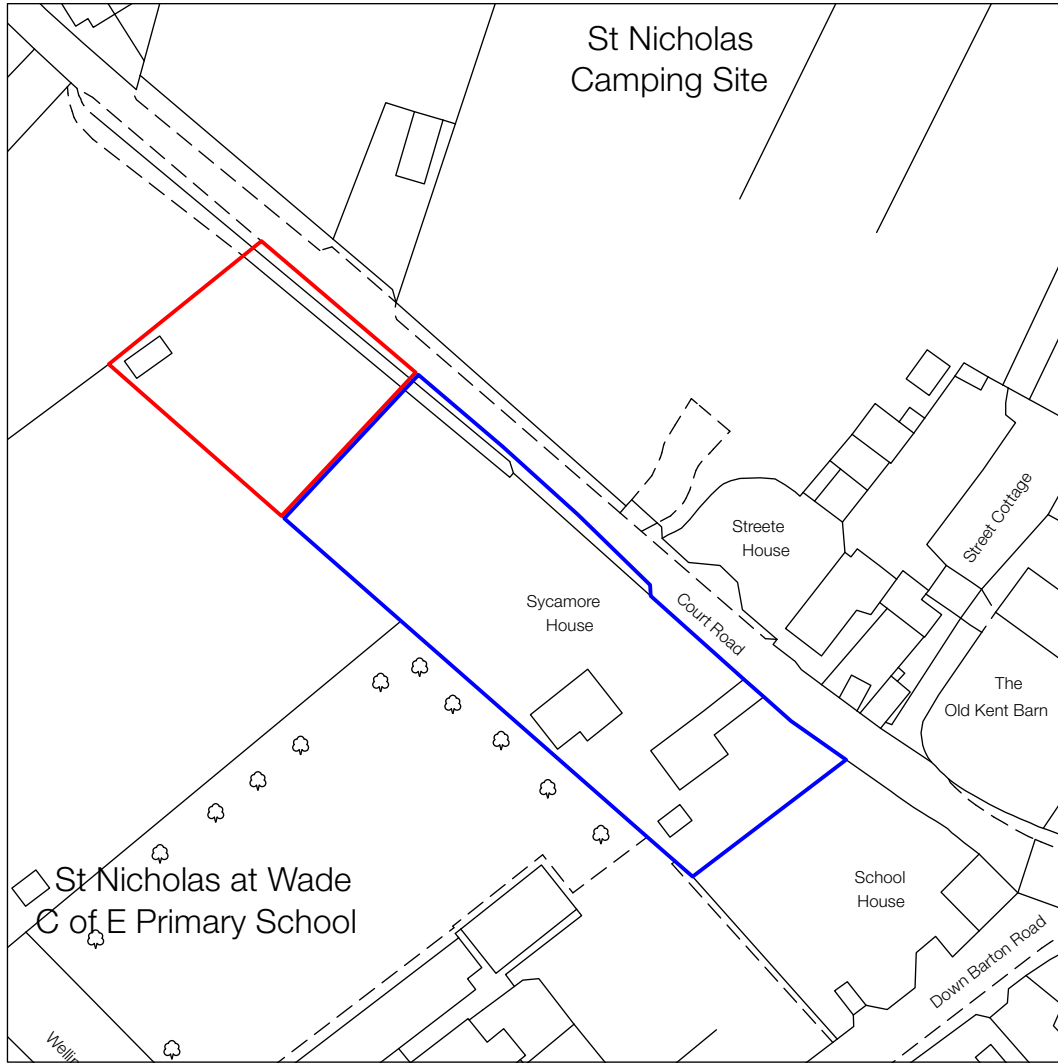

Proposed vehicular access at Sycamore House, St. Nicholas at Wade

○ Site Location Plan
Scale: 1:1250

<p><u>Notes</u></p>	<p><u>Drawing Title</u> Site Location Plan</p>		
	<p><u>Project</u> Proposed vehicular access at Sycamore House St. Nicholas at Wade Kent CT7 0NH</p>	<p><u>Drawing No.</u> <u>Rev</u> 20/2680/PL/SLP</p>	
		<p><u>Scale</u> 1:1250 at A4</p>	<p><u>Date</u> November 2020</p>