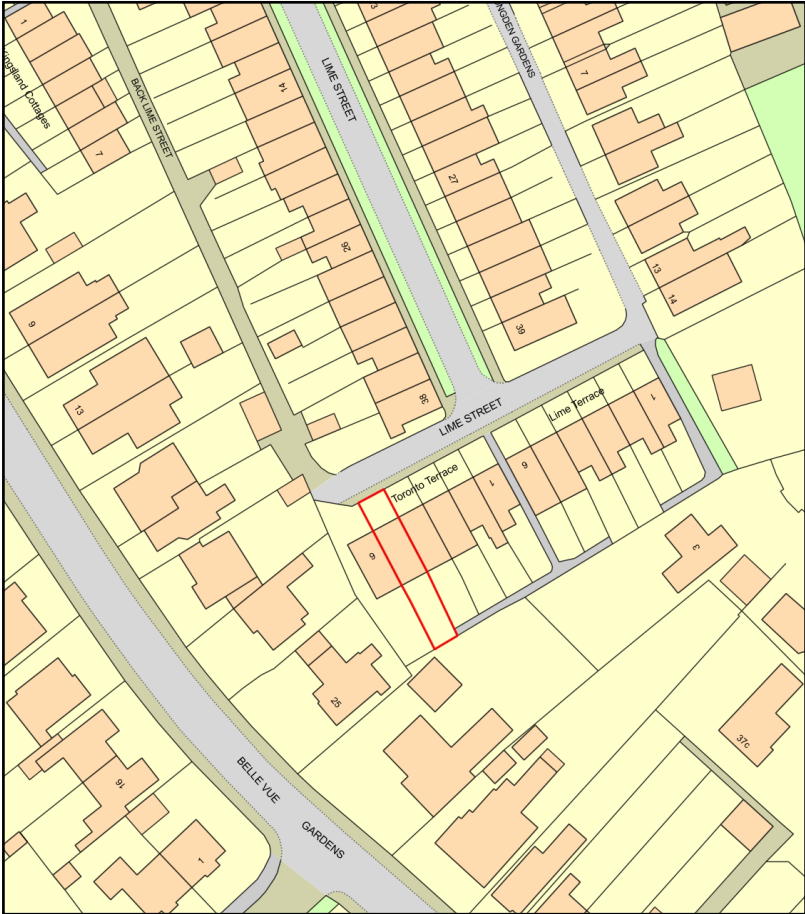

5 Toronto Terrace Location Plan

Plan Produced for: Shropshire Council
Date Produced: 02 Feb 2021
Plan Reference Number: TQRQM21033183125662
Scale: 1:1250 @ A4