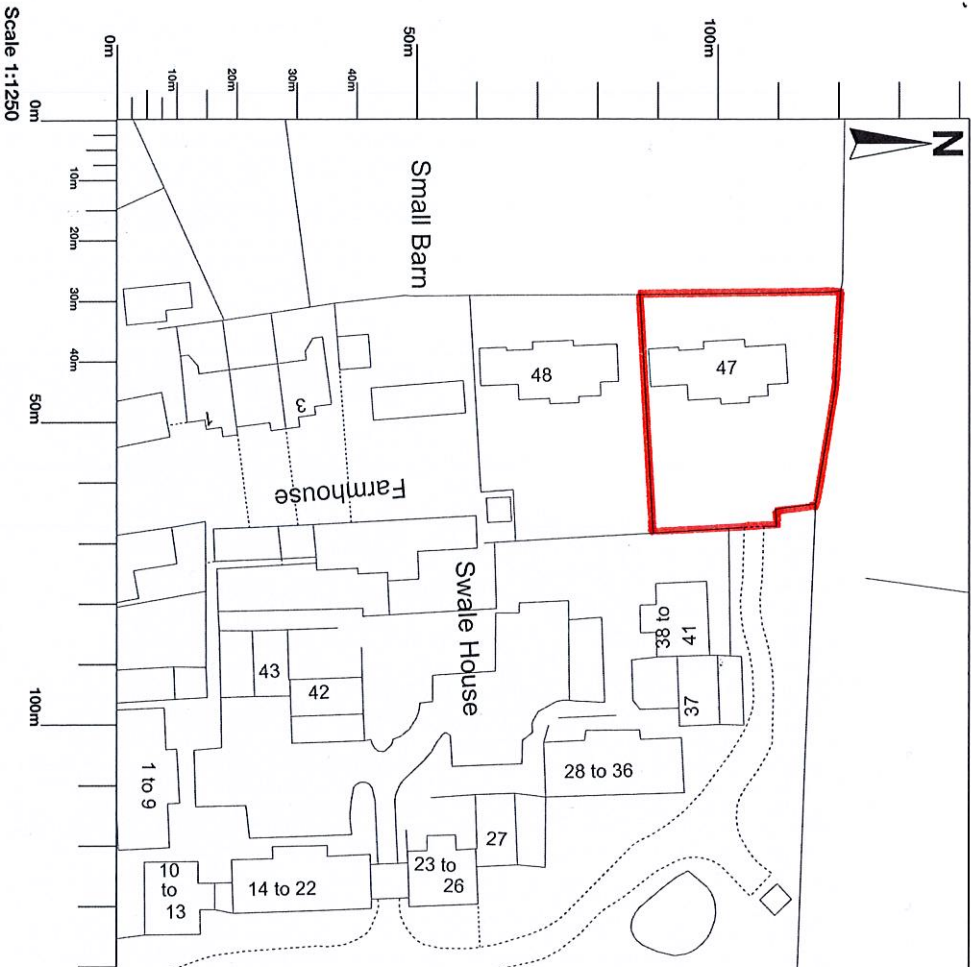

47 Palace Gate, Odiham, Hook, RG29 1JZ

Copied under
Ordnance Survey
Crown Copyright Licence
Account Number 100043148

Map area bounded by: 473805,151123 473947,151265. Produced on 26 January 2021 from the OS National Geographic Database. Reproduction in whole or part is prohibited without the prior permission of Ordnance Survey. © Crown copyright 2021. Supplied by UKPlanningMaps.com a licensed OS partner (100054135). Unique plan reference: p2culk/564246/764304