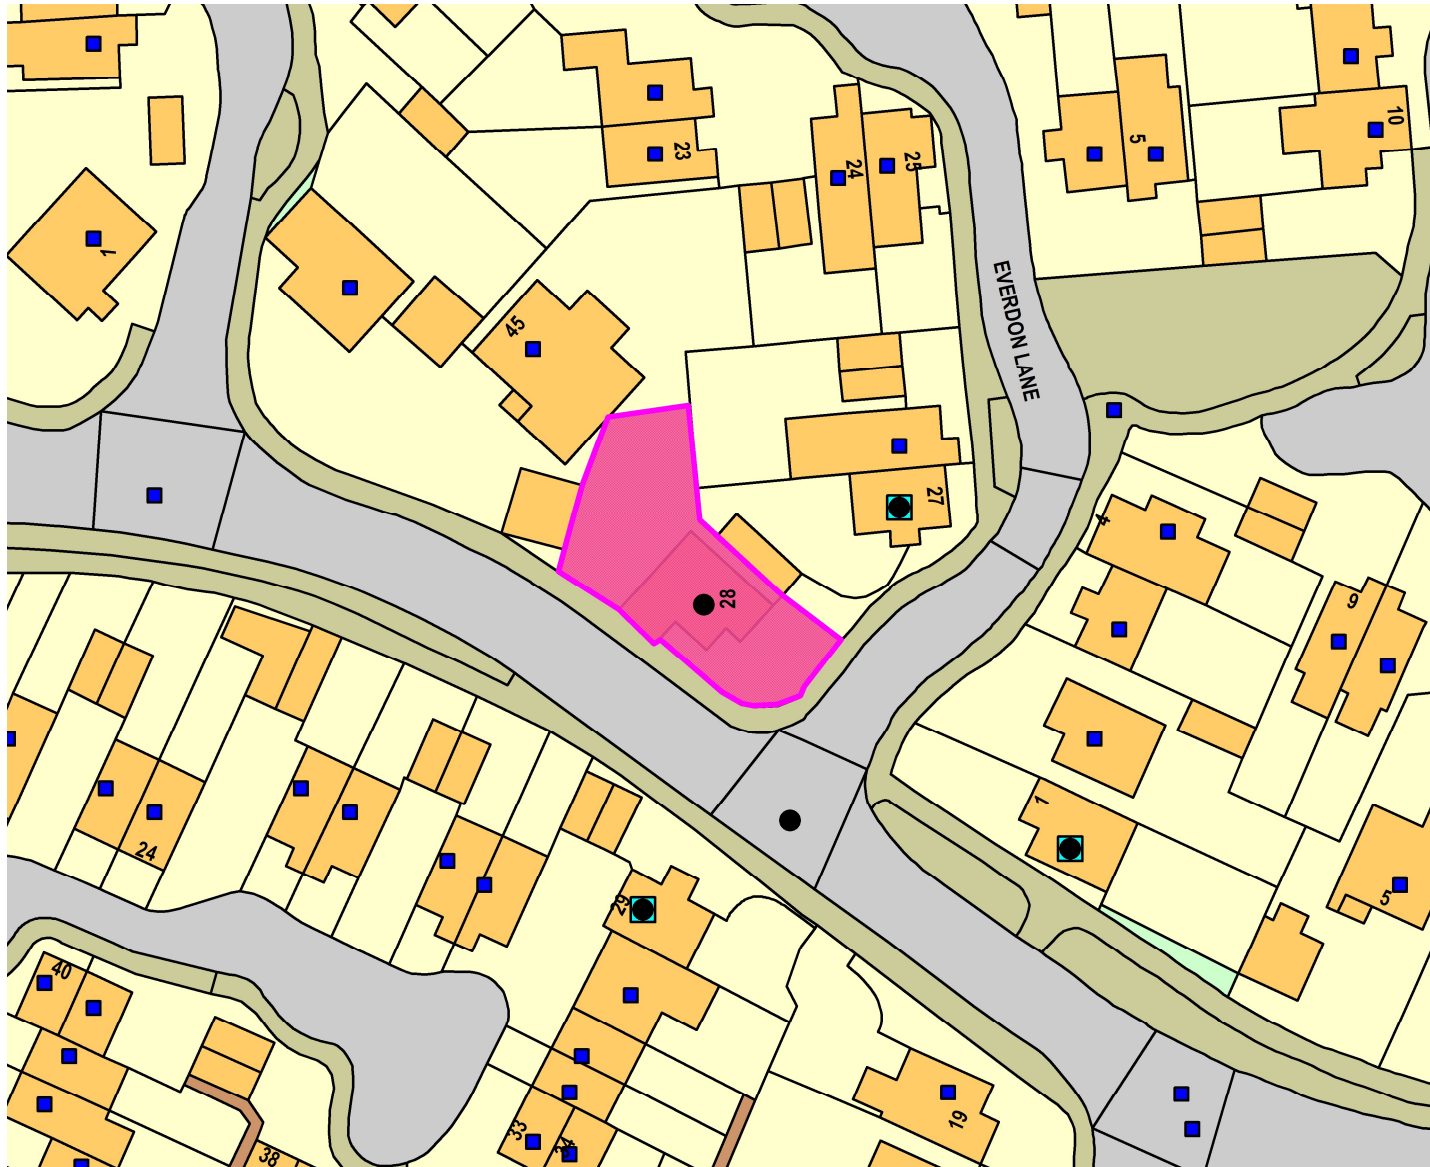

20/01239/HOU

28 Everdon Lane

Legend

1:620

Organisation	Portsmouth City Council
Department	Planning Service
Comments	Not Set
Date	06 January 2021
SLA Number	100019671

Reproduced from the Ordnance Survey map with the permission of the Controller of Her Majesty's Stationery Office © Crown Copyright 2000. Unauthorised reproduction infringes Crown Copyright and may lead to prosecution or civil proceedings.

Produced using ESRI (UK)'s MapExplorer 2.0 - <http://www.esriuk.com>