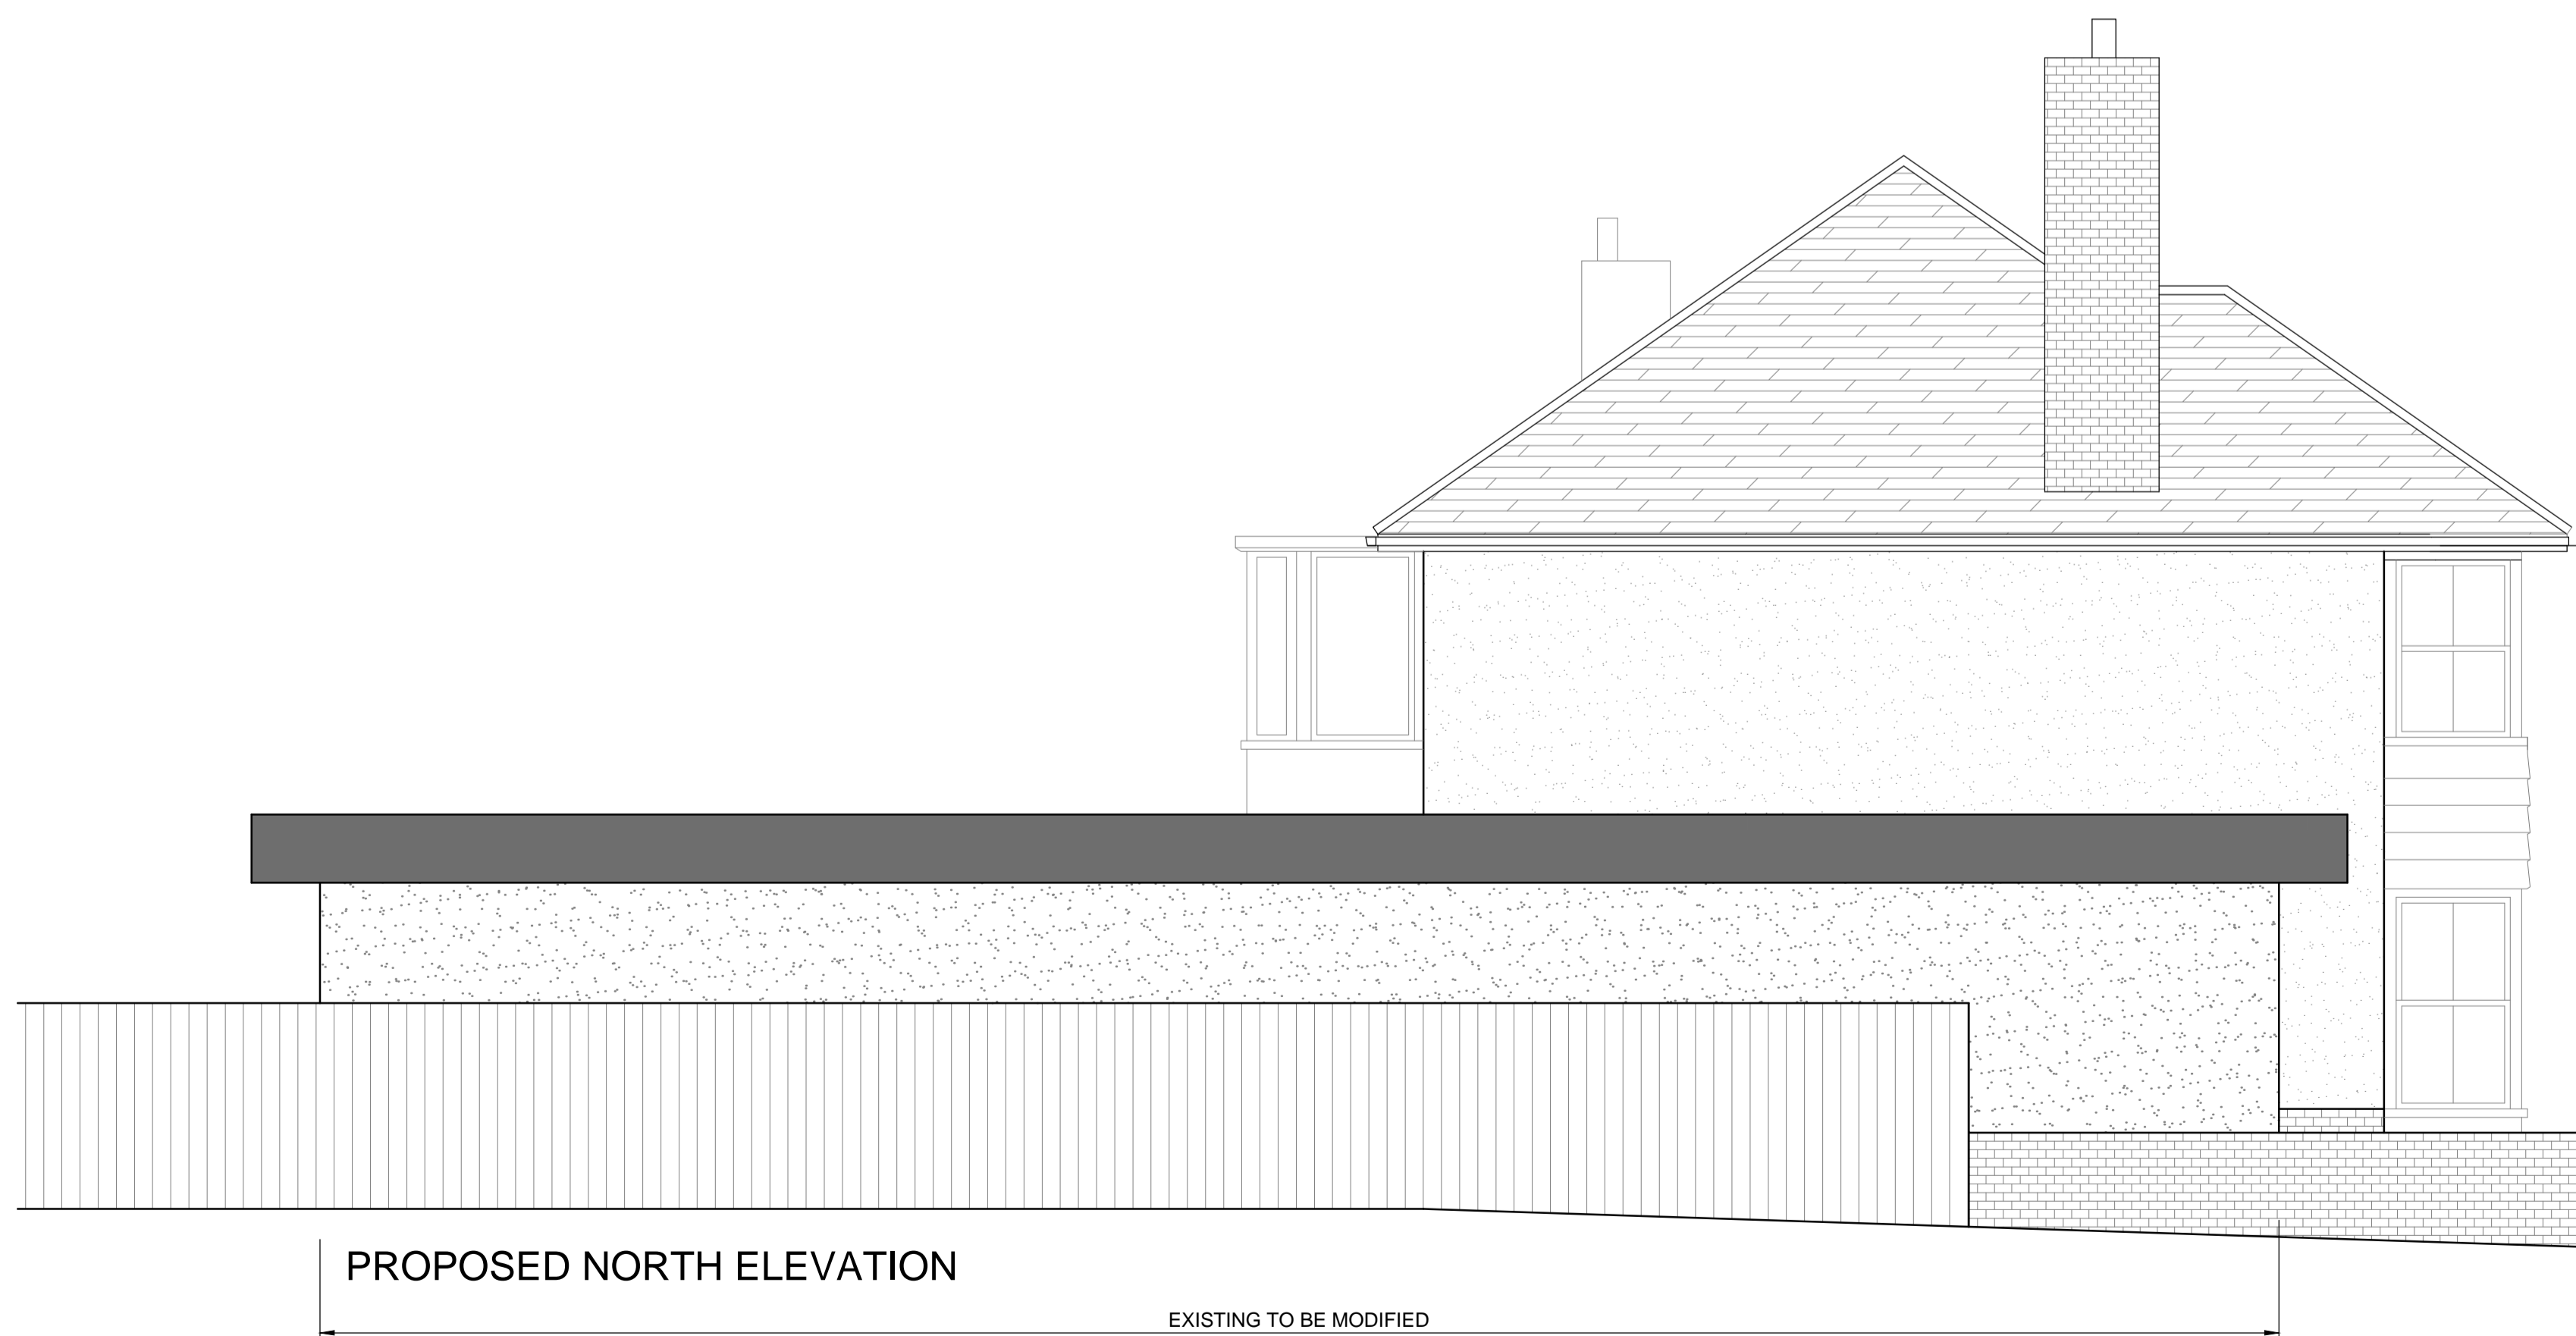

PROPOSED EAST ELEVATION

PROPOSED NORTH ELEVATION

	GARY ANDERSON 43 Brecon Avenue Portsmouth PO6 2AN Tel 07786610066 garyanderson929@hotmail.com
	Project Address: 40 CAMARTHEN AVENUE DRAYTON, PORTSMOUTH PO6 2AQ.
Project title: PROPOSED SINGLE STOREY REAR EXTENSION & MODIFICATIONS TO EXISTING SIDE / REAR EXTENSION	
Drawing Title: PROPOSED EAST & NORTH ELEVATIONS	
JOB No. CA40/20/11/007	SCALE 1:50 @A1
REV	