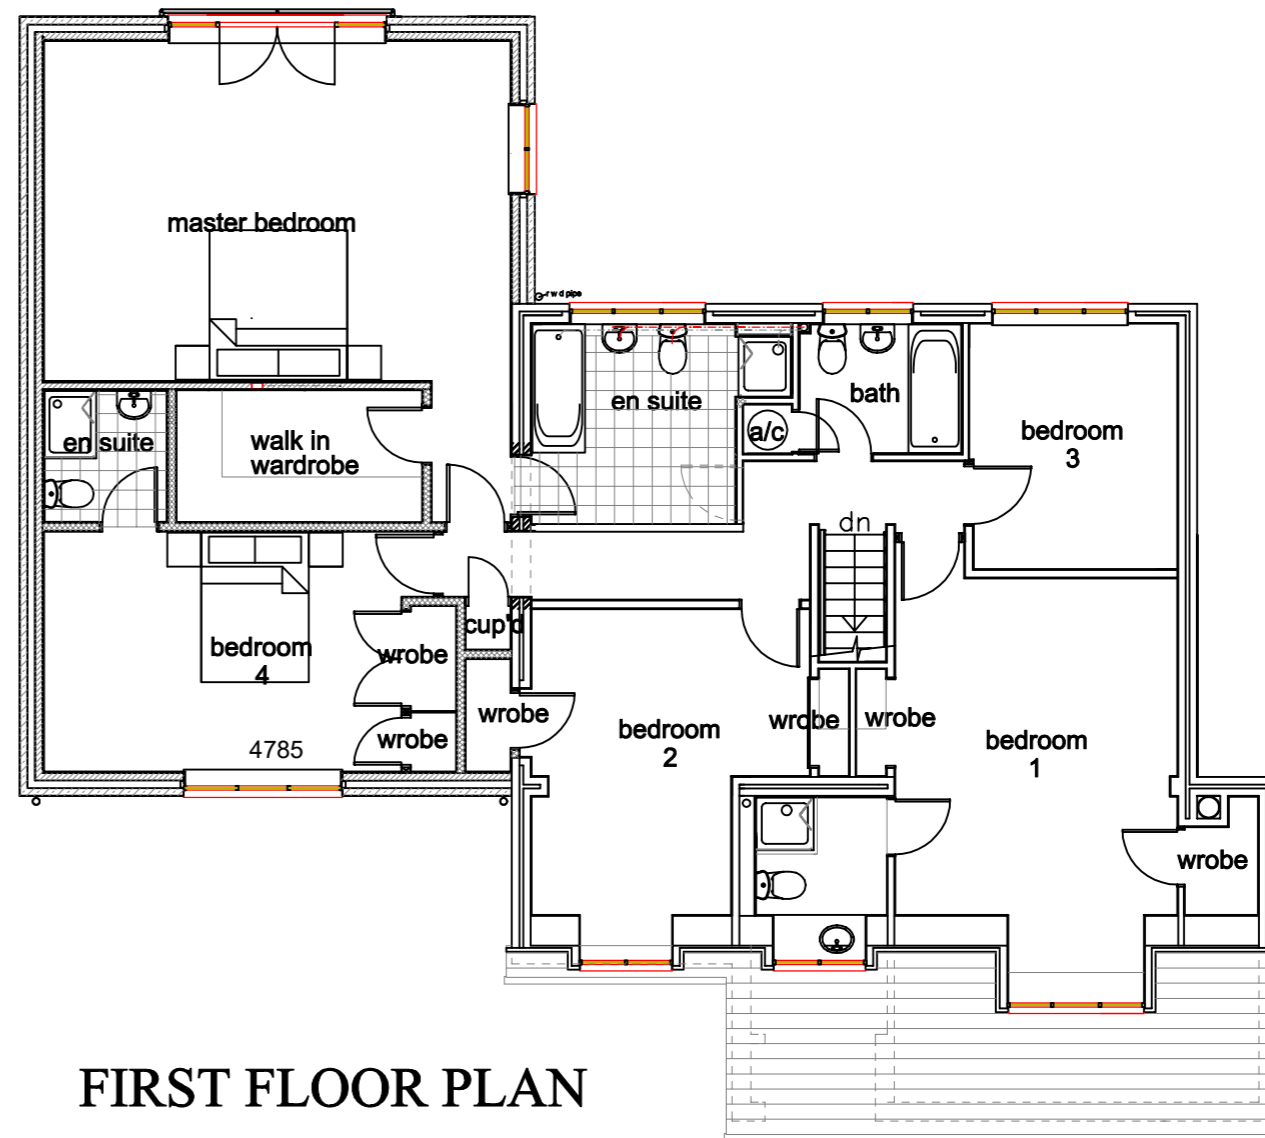

GROUND FLOOR PLAN

FIRST FLOOR PLAN

Job Title:  
Upperwood, 21 Bownham Mead  
Rodborough Common, Stroud,  
Gloucestershire, GL5 5DZ

Drawing Title:  
Proposed Ground and First  
Floor Plans

Date	Scale
7th January 2019	1 :50 @ A1 1 :100 @ A3

Drawing no: 117 / 03