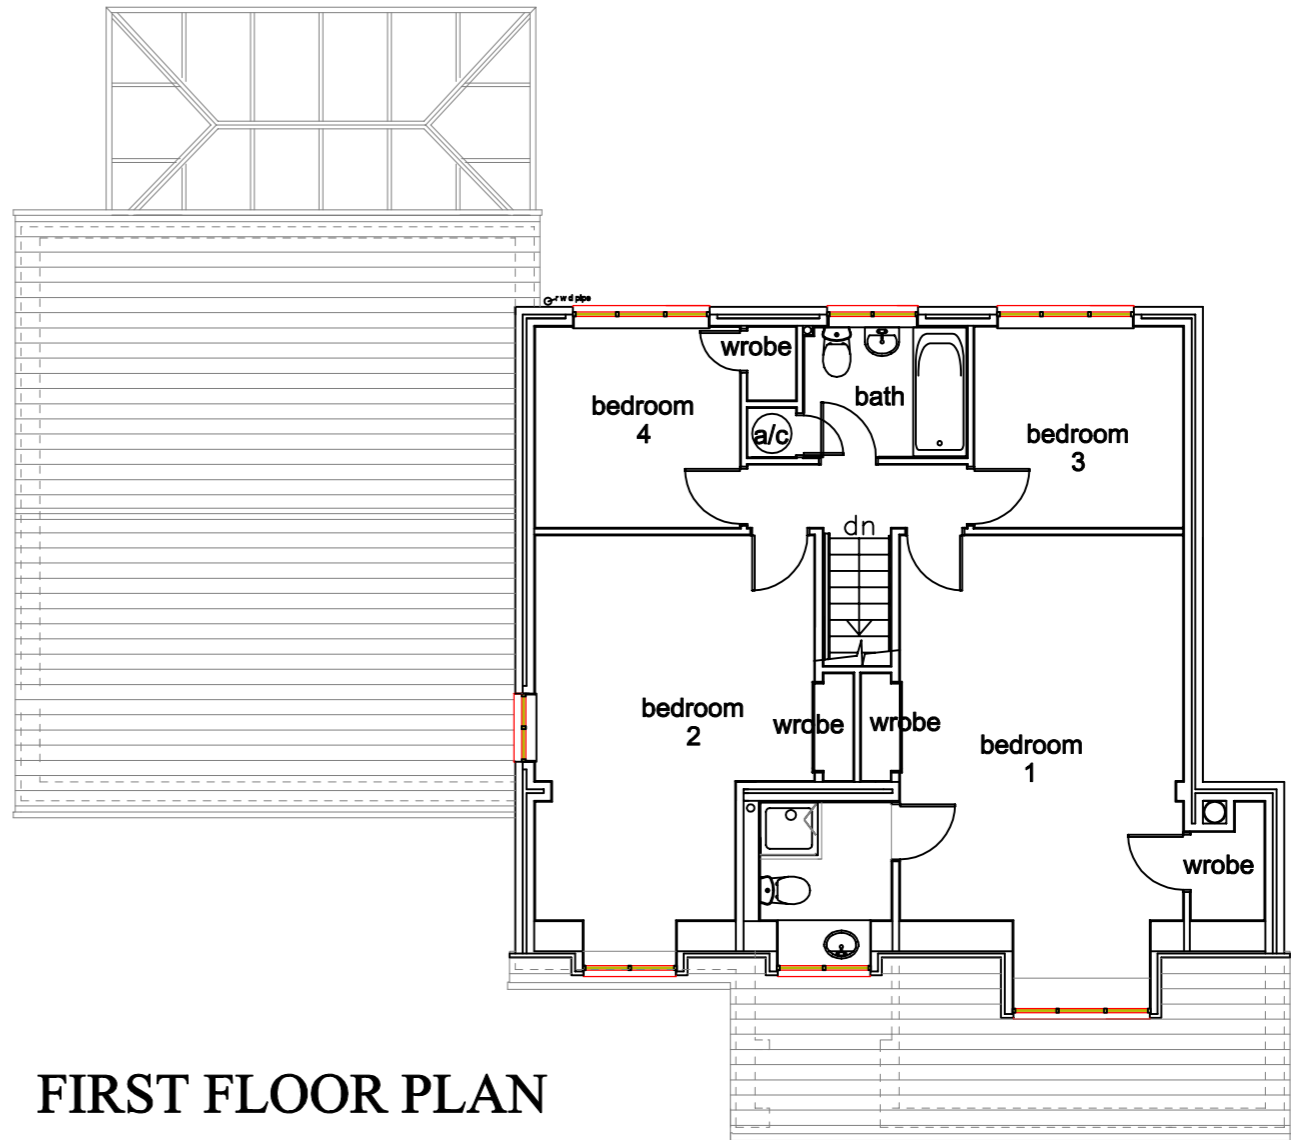

GROUND FLOOR PLAN

FIRST FLOOR PLAN

Job Title:
Upperwood, 21 Bownham Mead
Rodborough Common, Stroud,
Gloucestershire, GL5 5DZ

Drawing Title:
Existing Ground and First
Floor Plans

| Date | Scale |
|------------------|-------------------------|
| 7th January 2018 | 1:50 @ A1 1:100 @ A3 |