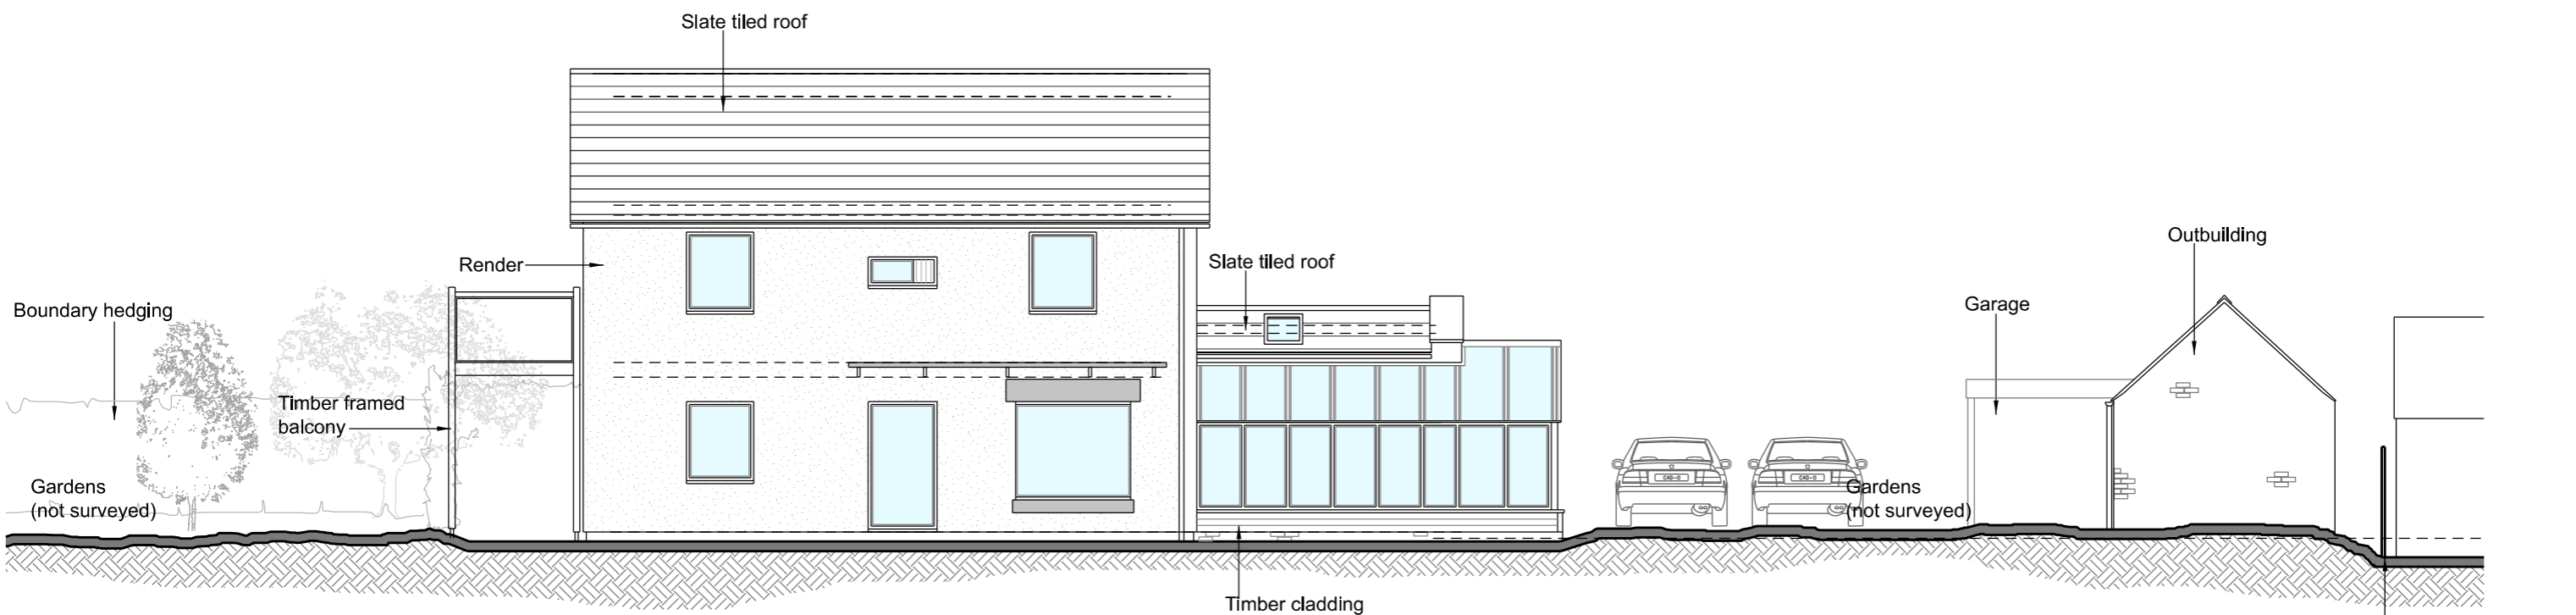

NORTH ELEVATION

SOUTH ELEVATION

Note: Responsibility is not accepted for errors made by others in scaling from this drawing. All dimensions to be confirmed on site.

SUNDIAL HOUSE DESIGNS			
16 Folly Lane, Stroud, Glos, GL5 1SD Tel: 07789 537629			
Drawing Title:	North and South Elevation - Proposed		
Project Name:	Springfield	Scale:	1-100@A3
Drawing No:	SHD-SF-PROP-13-O	Date:	Jan 2021
Revision:	-		