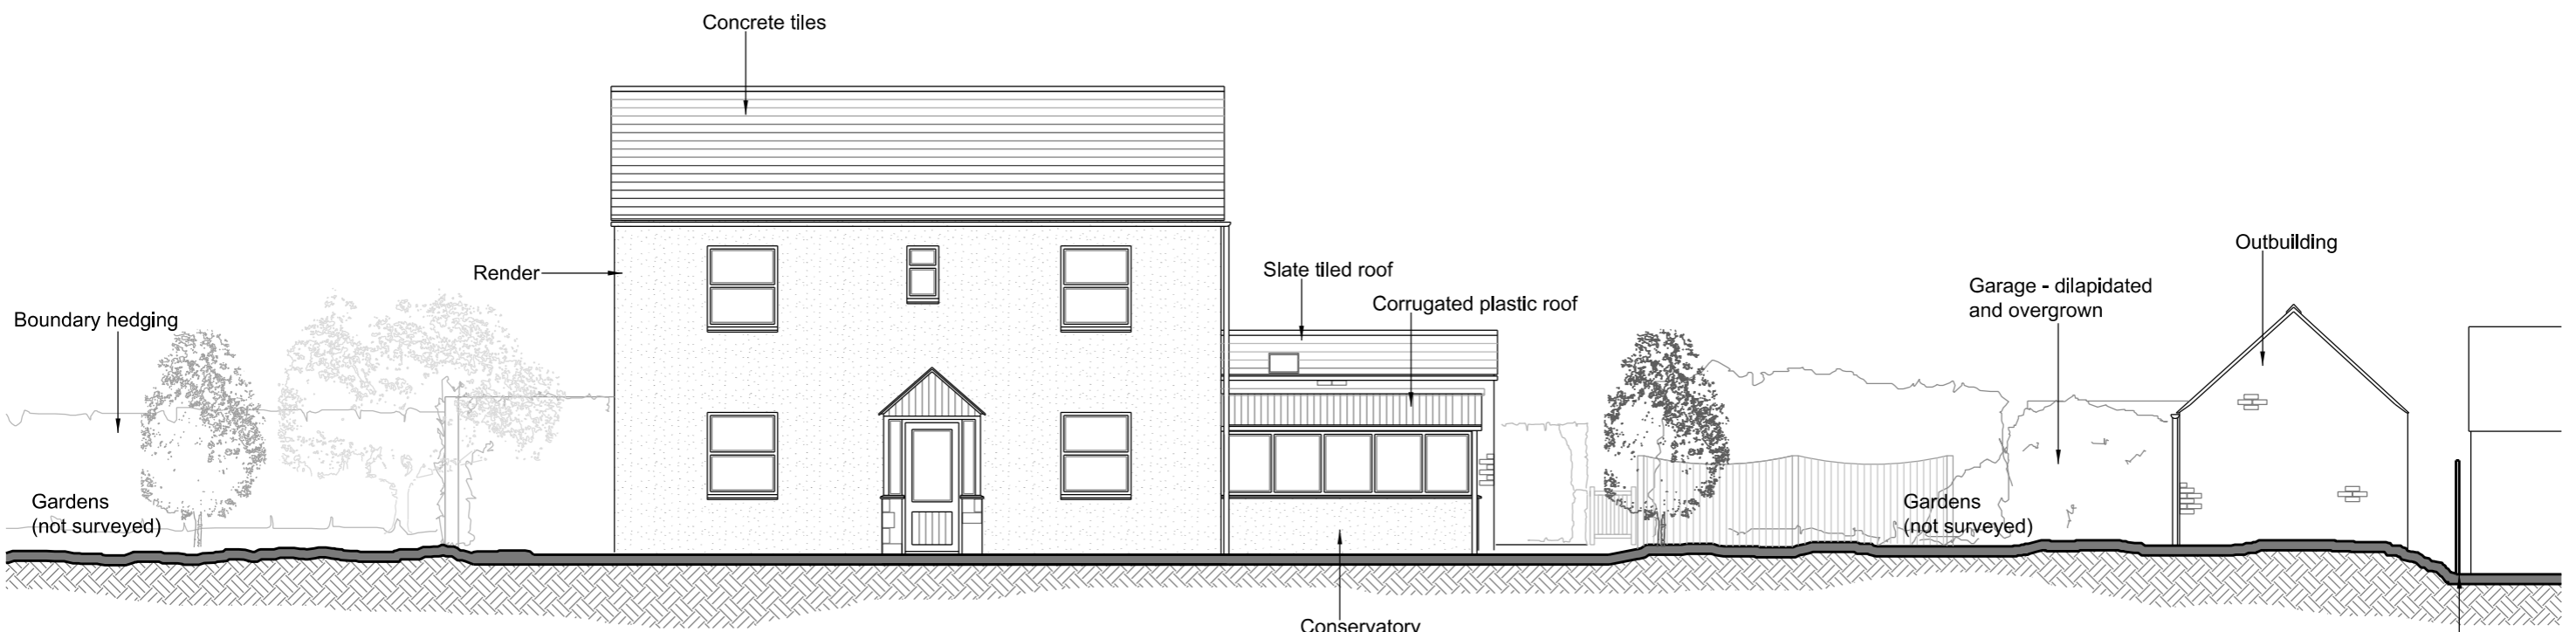

NORTH ELEVATION

SOUTH ELEVATION

Note: Responsibility is not accepted for errors made by others in scaling from this drawing. All dimensions to be confirmed on site.

SUNDIAL HOUSE DESIGNS			
16 Folly Lane, Stroud, Glos, GL5 1SD Tel: 07789 537629			
Drawing Title:	North and South Elevation - Existing		
Project Name:	Springfield	Scale:	1-100@A3
Drawing No:	SHD-SF-SUR-06-O	Date:	Oct 2020
Revision:	-		