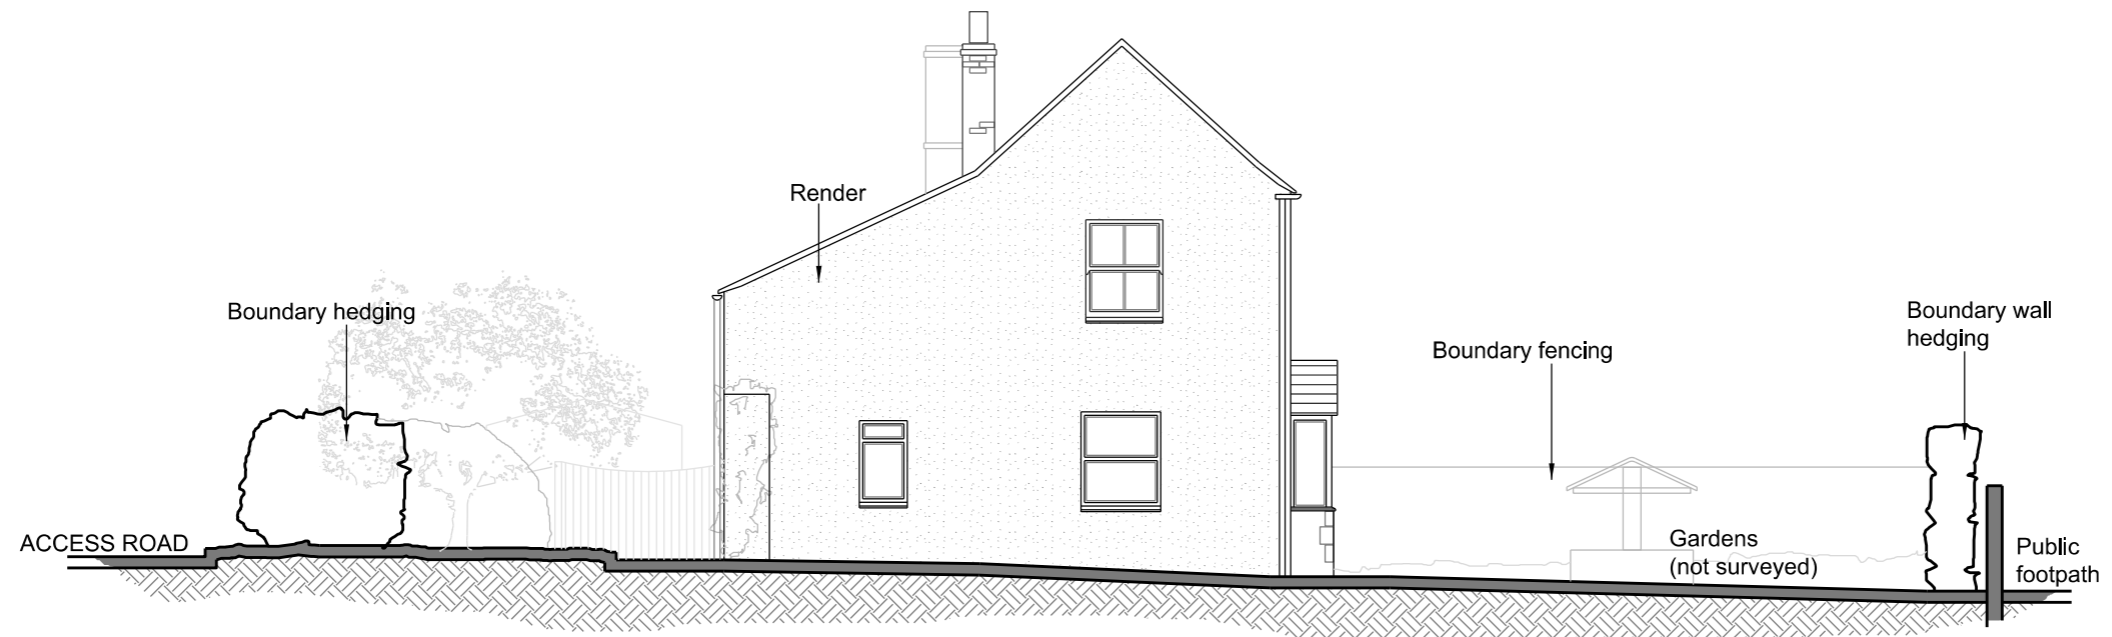

EAST ELEVATION

WEST ELEVATION

Note: Responsibility is not accepted for errors made by others in scaling from this drawing.  
All dimensions to be confirmed on site.

<b>SUNDIAL HOUSE DESIGNS</b>			
16 Folly Lane, Stroud, Glos, GL5 1SD Tel: 07789 537629			
Drawing Title:	East and West Elevation - Existing		
Project Name:	Springfield	Scale:	1-100@A3
Drawing No:	SHD-SF-SUR-07-O	Date:	Oct 2020
Revision:	-		