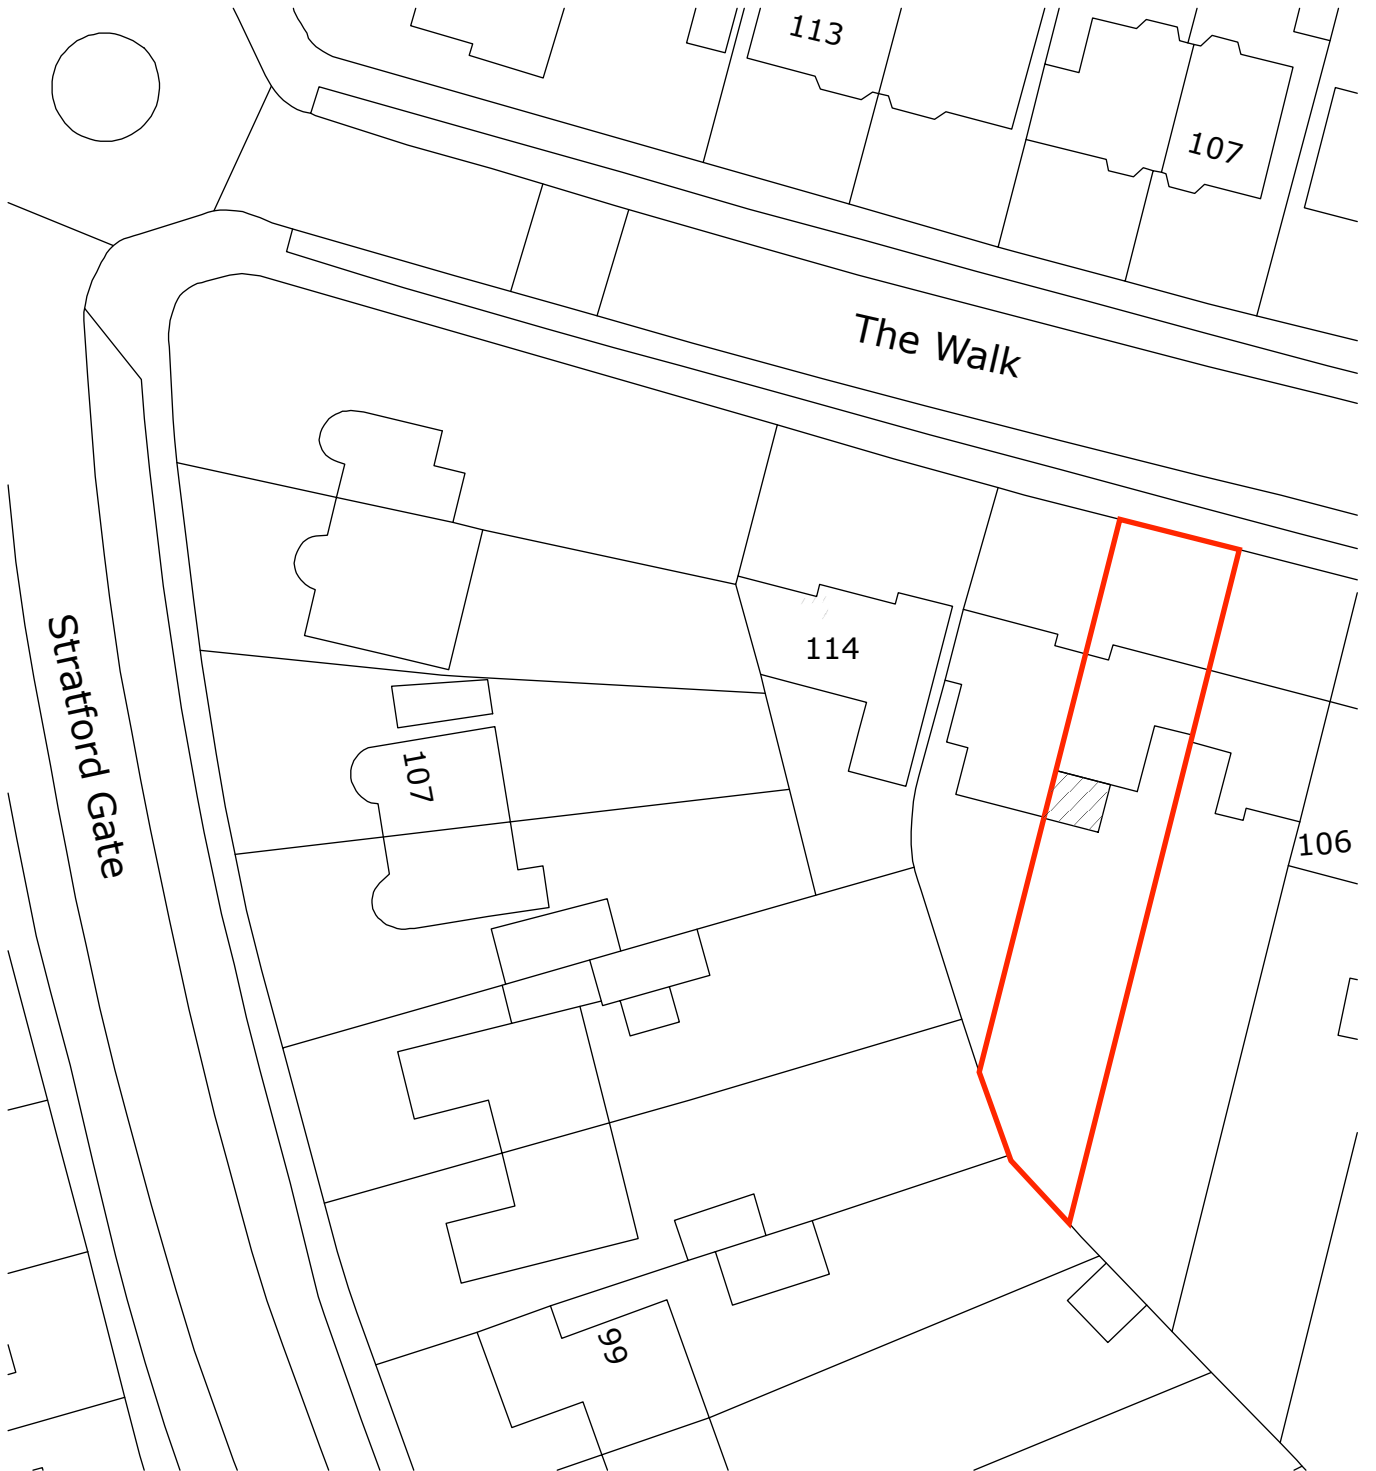

N

Site Plan

Scale 1:500

10.00 m

100.00 m

CP-SH-1B

New Orangery at 110 The Walk, Potters Bar, Herts, EN6 1QF.