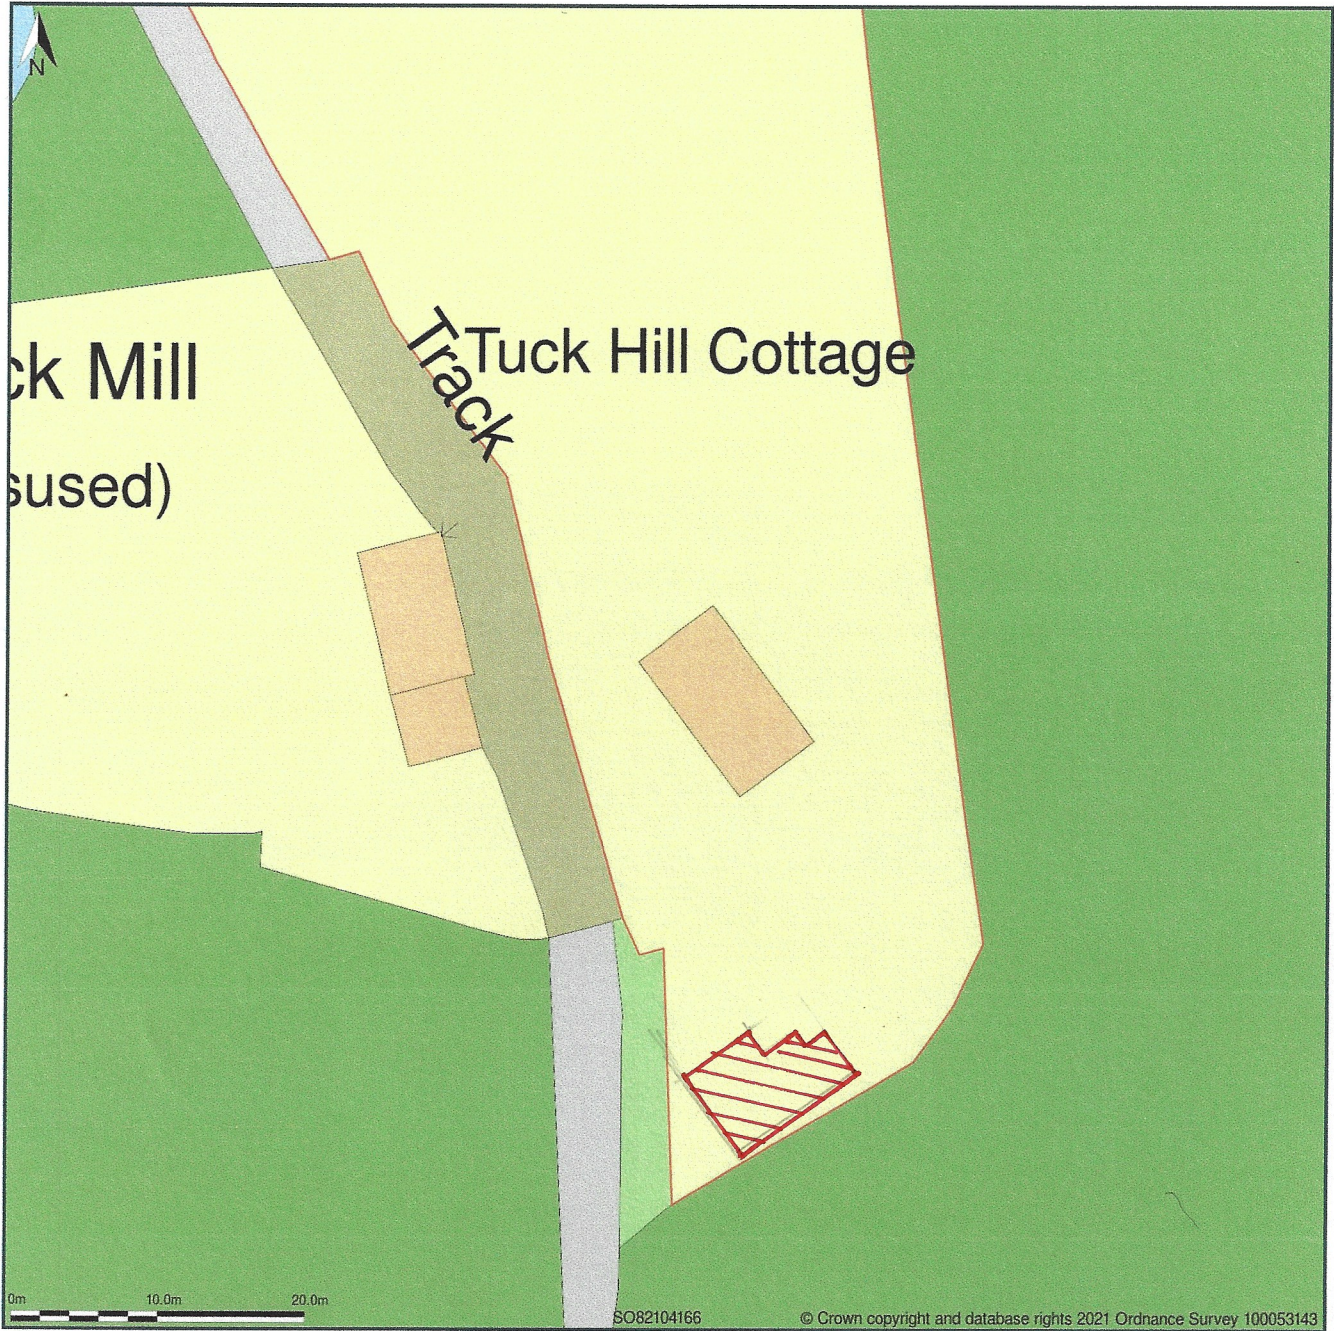

BLOCK PLAN 1:500

Tuck Mill Cottage, Brotheridge Green, Hanley Castle, Worcestershire, WR8 0BB

Block Plan shows area bounded by: 382062.05, 241618.96 382152.05, 241708.96 (at a scale of 1:500), OSGridRef: SO82104166. The representation of a road, track or path is no evidence of a right of way. The representation of features as lines is no evidence of a property boundary.

Produced on 1st Feb 2021 from the Ordnance Survey National Geographic Database and incorporating surveyed revision available at this date. Reproduction in whole or part is prohibited without the prior permission of Ordnance Survey. © Crown copyright 2021. Supplied by www.buyaplan.co.uk a licensed Ordnance Survey partner (100053143). Unique plan reference: #00595521-7E6BEA