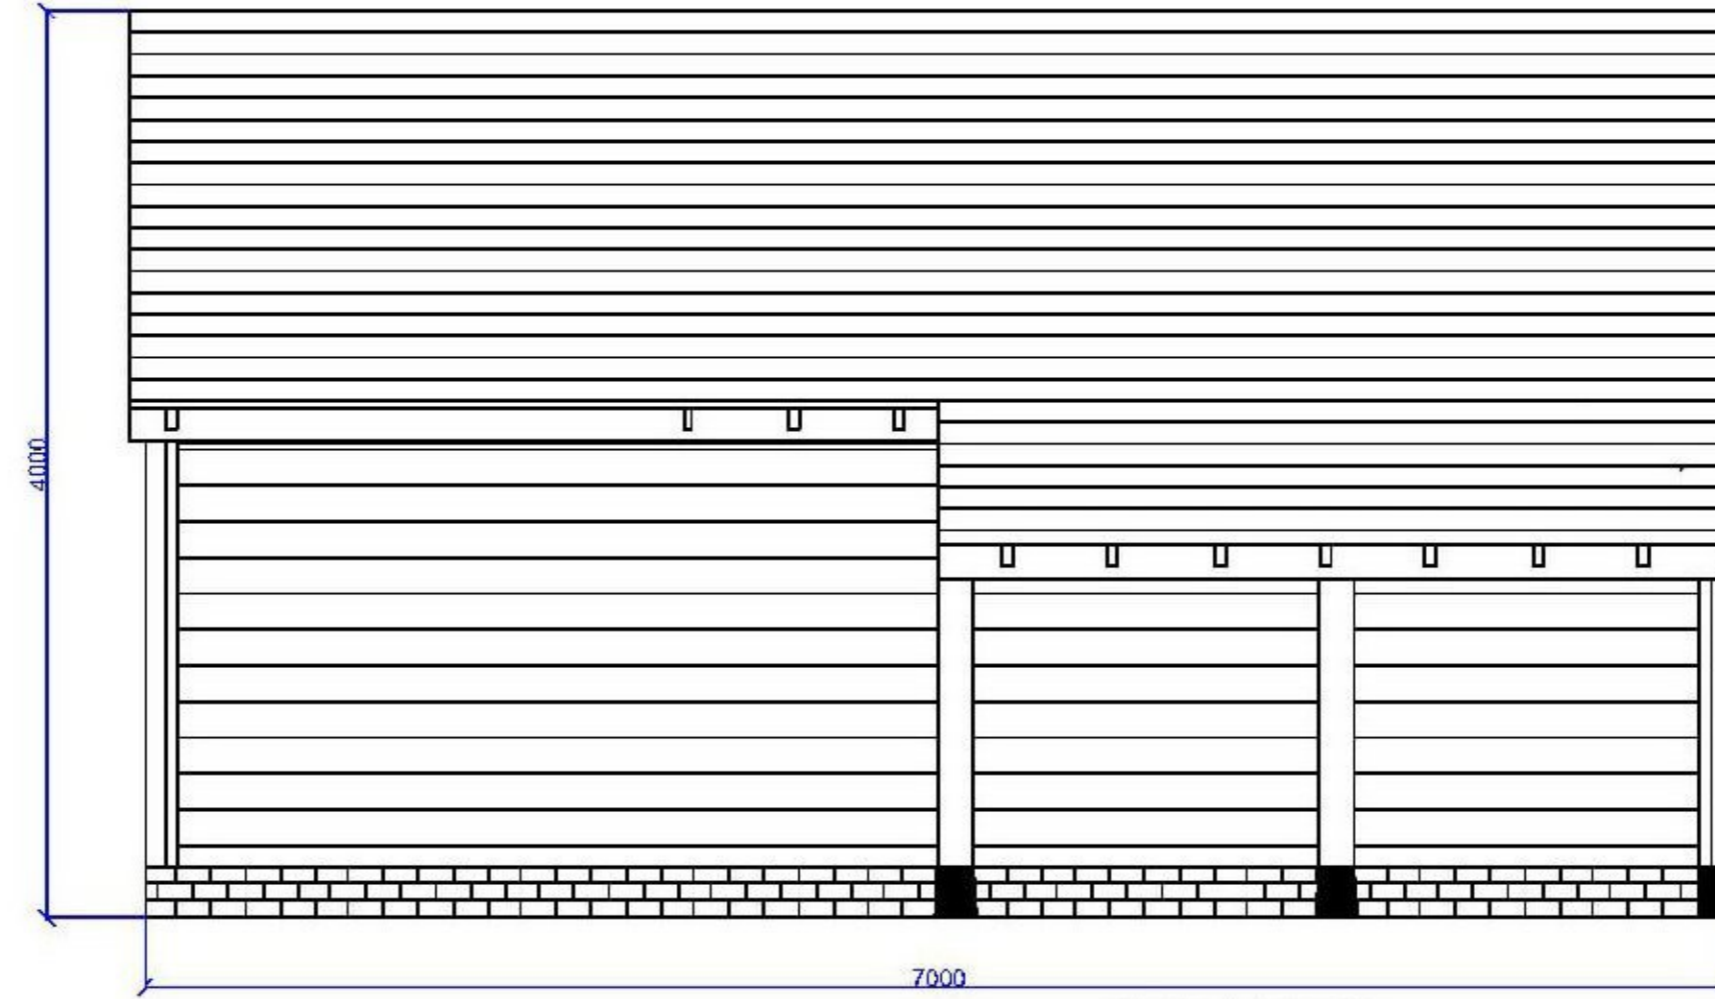

FRONT VIEW

SIDE VIEW

PLAN VIEW

Project: SINGLE GARAGE

Location: GLEBOCS

Drawing Title: GENERAL ARRANGEMENT

Scale: 1:50

Date: 28/07/21

Drawn By: S

Drawing No: 8001/001