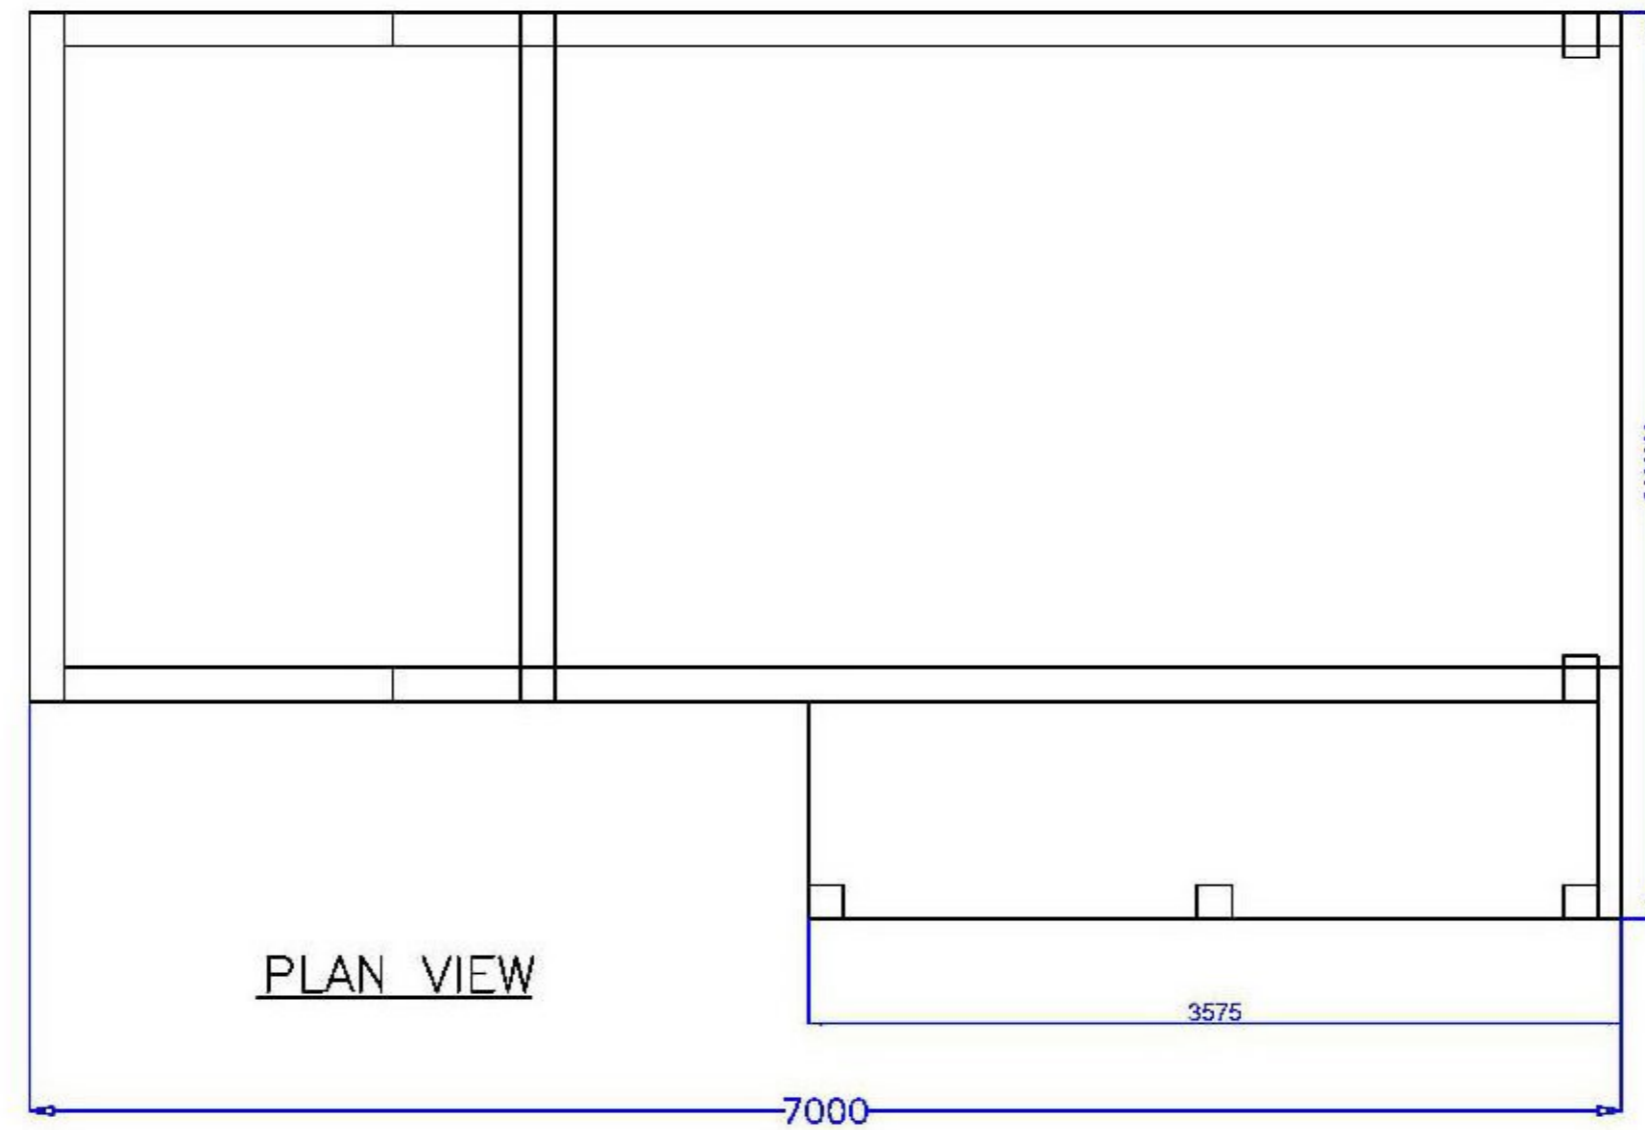

FRONT VIEW

SIDE VIEW

PLAN VIEW

Project: SINGLE GARAGE

Location: GLEBOCS

Drawing Title: GENERAL ARRANGEMENT

Scale: 1:50

Date: 28/07/21

Drawn By: S

Drawing No: 8001/001