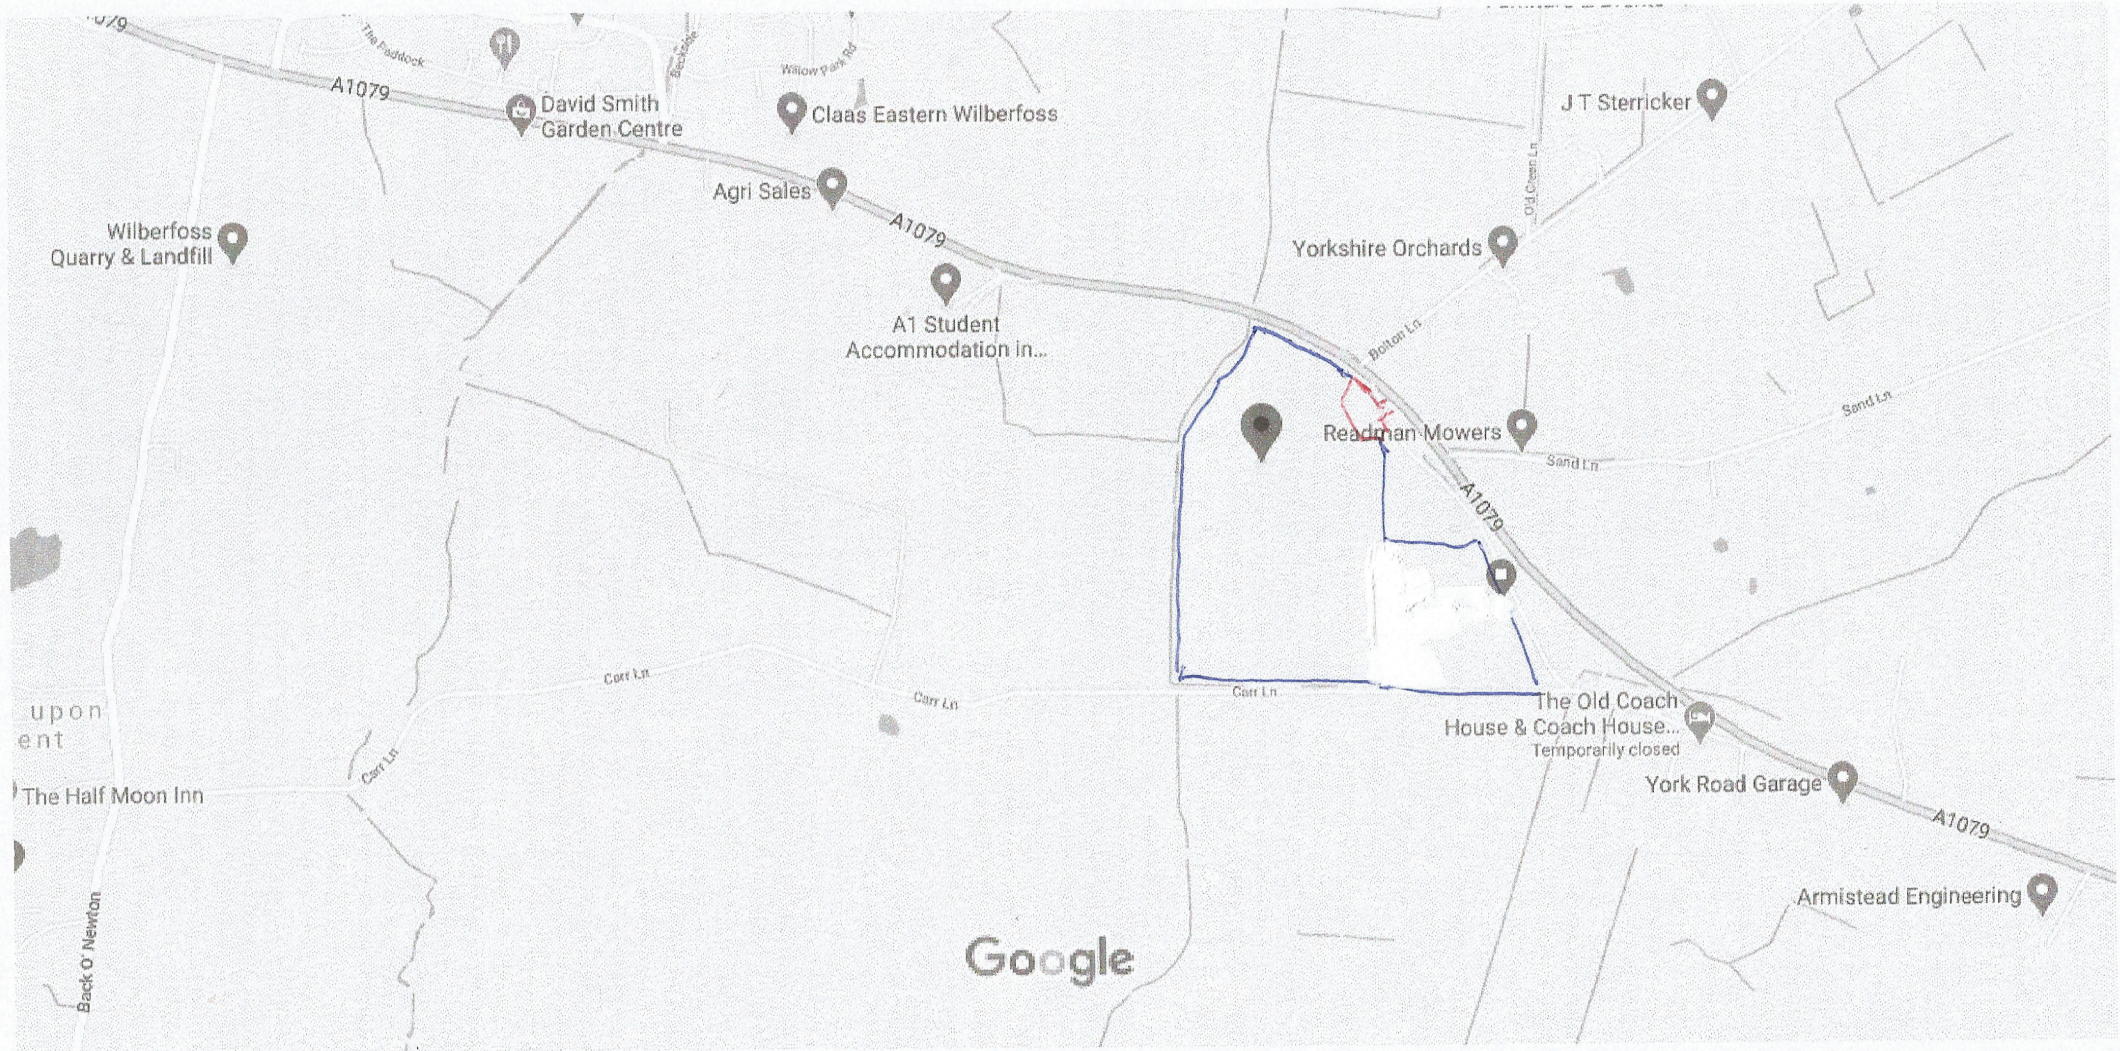

Location Plan - Reference only - not to scale

# Google Maps YO41 5PD

Map data ©2021 200 m 