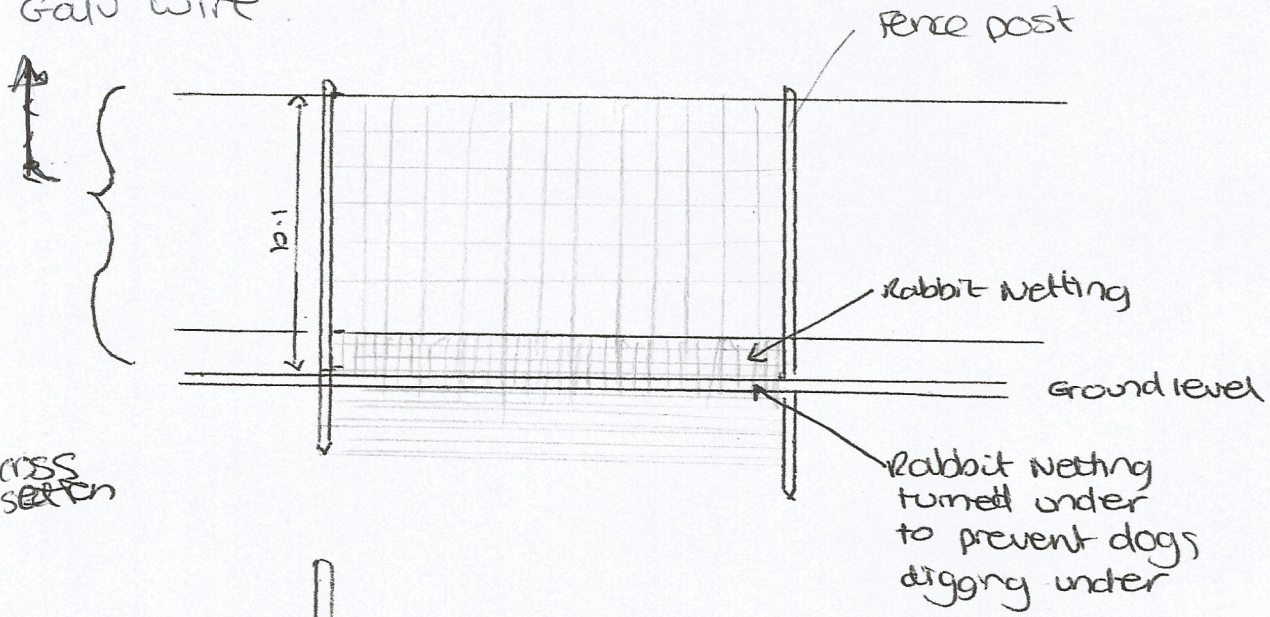

Fence spec & Detailing

2.50mm Thick Galv wire

Cross section

Rabbit net 0.25m turned under

1:50

Sketch of Gate