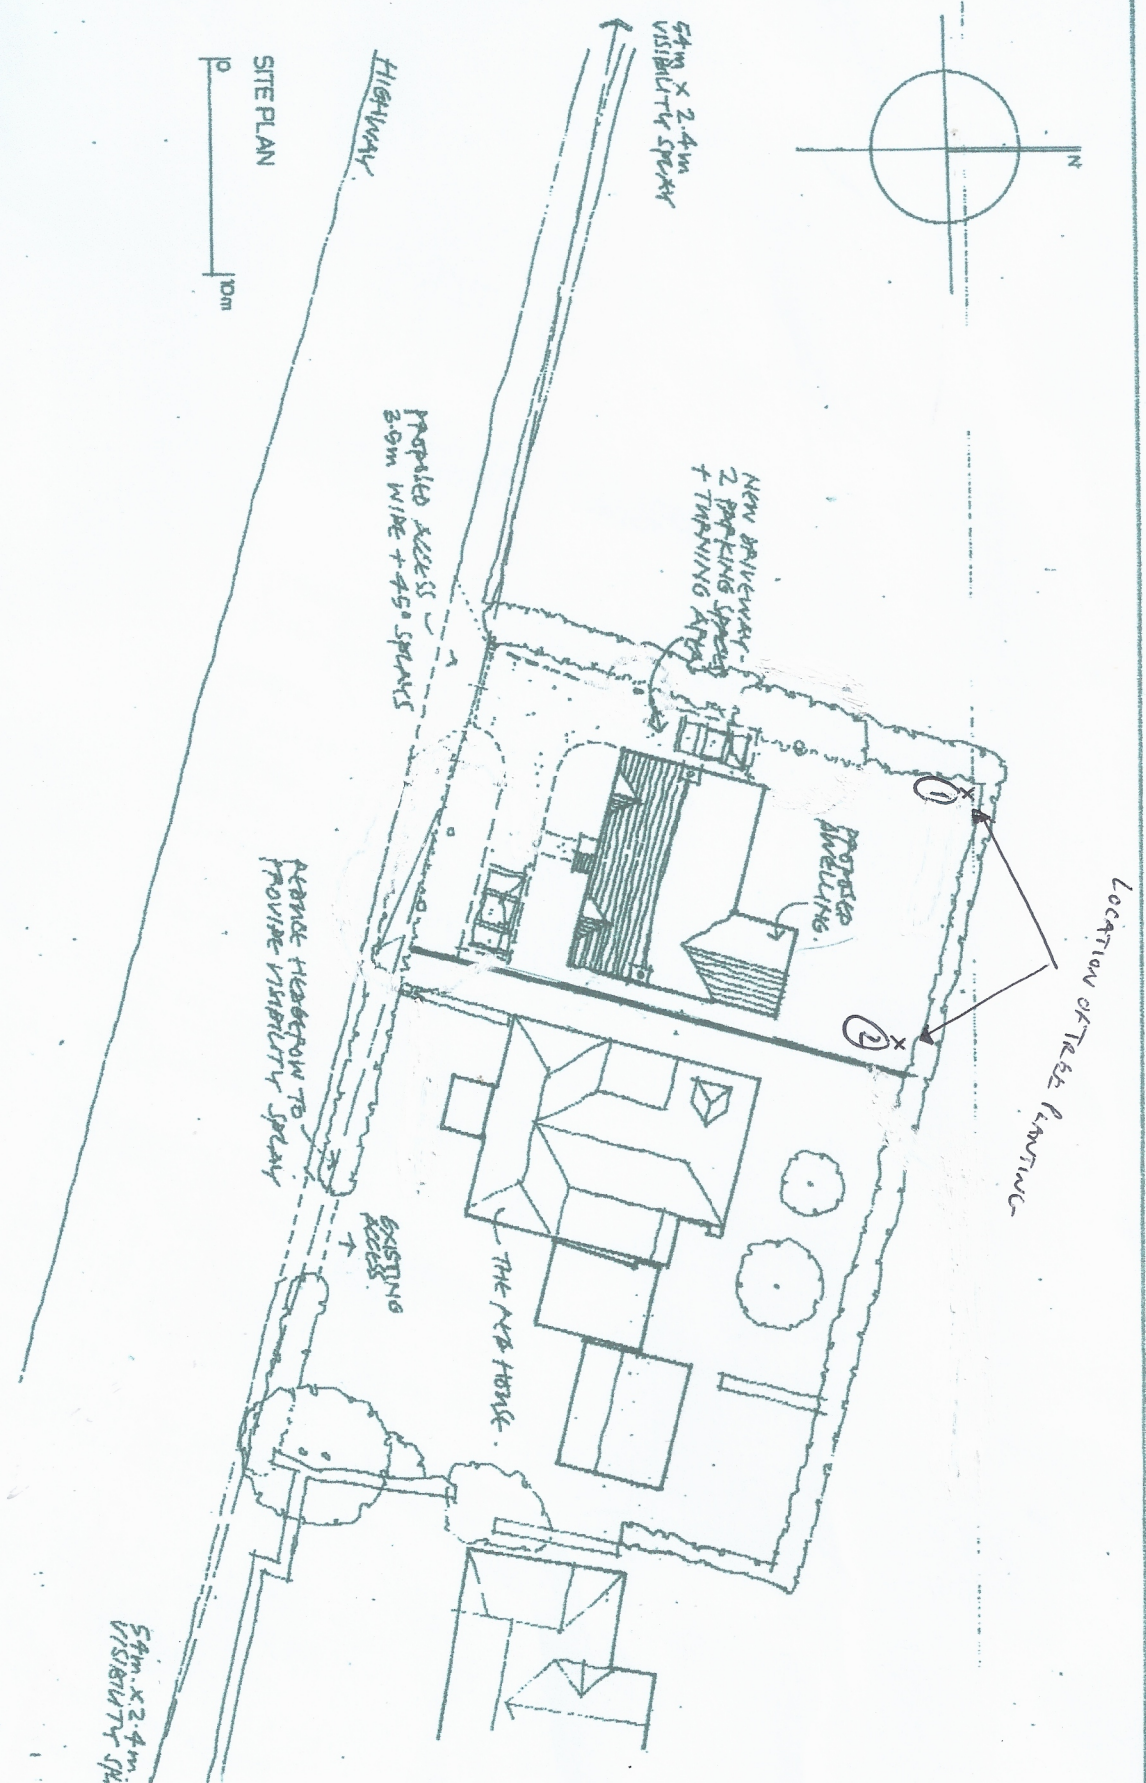

① - PLYM CHARTERER: EVANS & HEWITT 5M. ② GOLDEN GLOW APPLICOT: EVANS & HEWITT 4M.  
 : SUBMITAL SPREAD 3M : SUBMITAL SPREAD 4M.

THE RED HOUSE, LONG NEWTON  
 PROPOSED DWELLING

SCALE 1:200/A3  
 DRG No  
 DATE