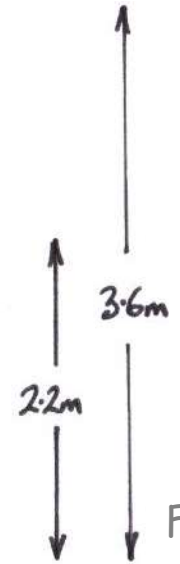

Raleigh Garage/Carport

Front (North) Elevation

Rear (South) Elevation

SCALE 1:50