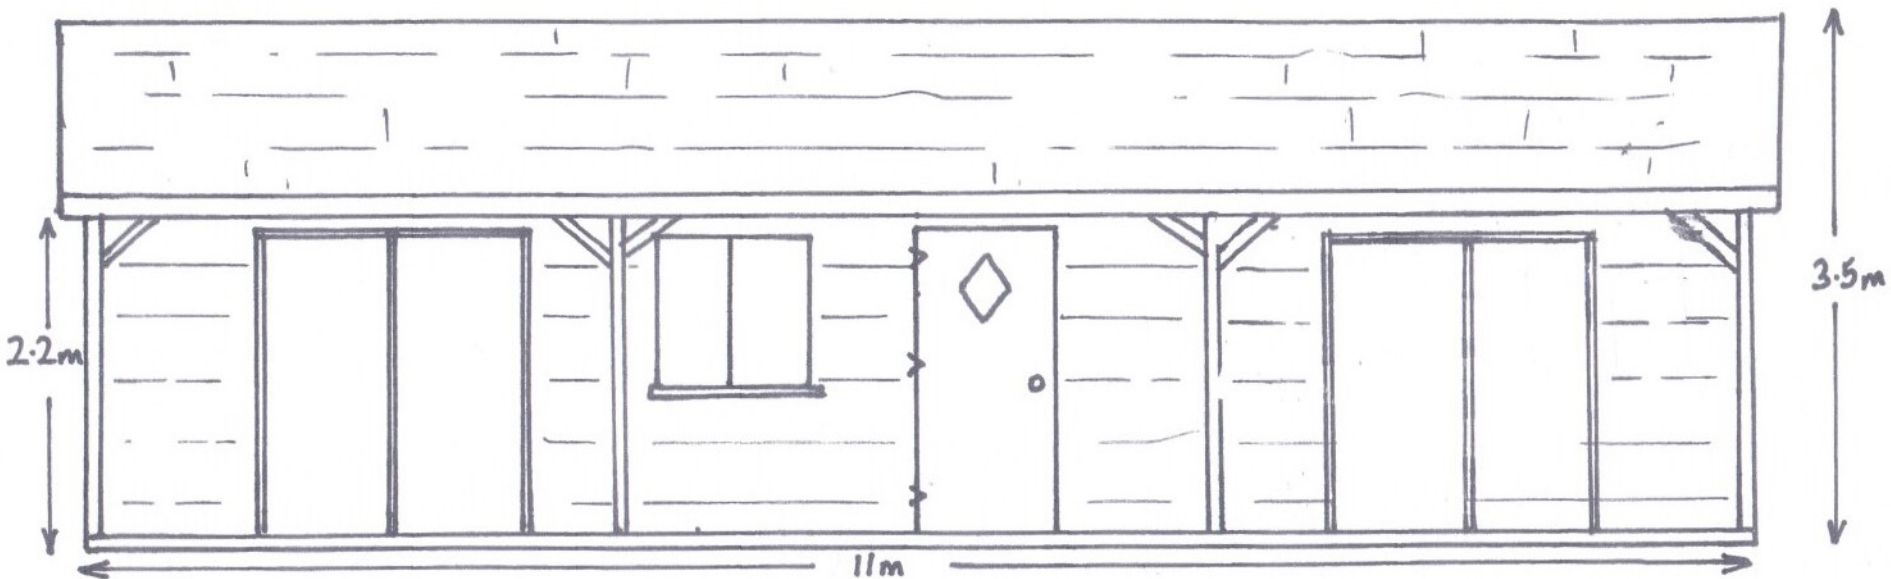

MR & MRS THOMAS

PROPOSED CABIN
RALEIGH LODGE
EAST PUTFORD
EX22 7UG

PAGE 1

Front (North) Elevation

SCALE 1:50