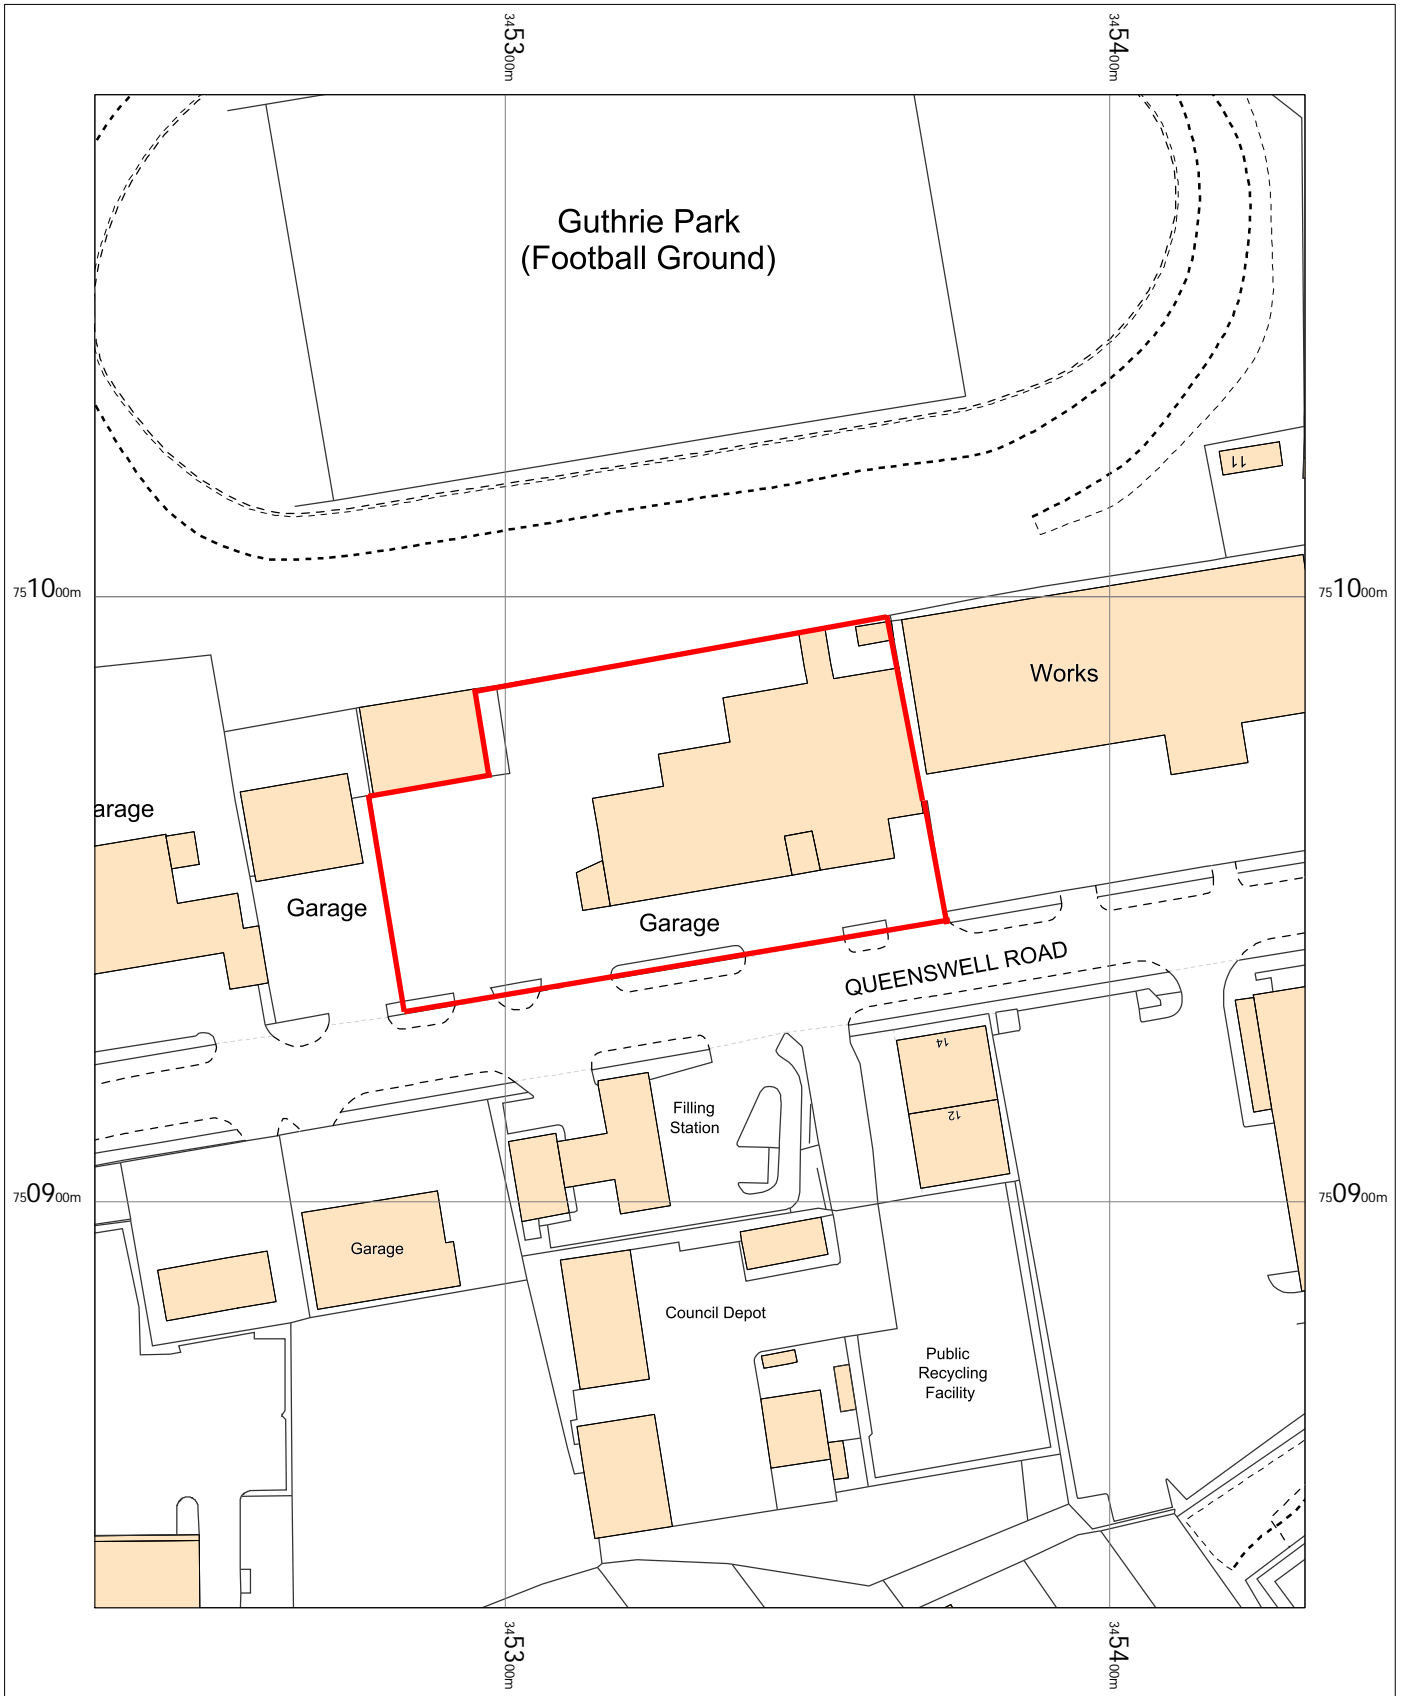

140076 Kia Fiskens of Forfar

OS MasterMap 1250/2500/10000 scale
Wednesday, January 27, 2021, ID: CM-00934042
www.centremapslive.co.uk

1:1250 scale print at A4, Centre: 345332 E, 750958 N

©Crown Copyright Ordnance Survey. Licence no. 100019980