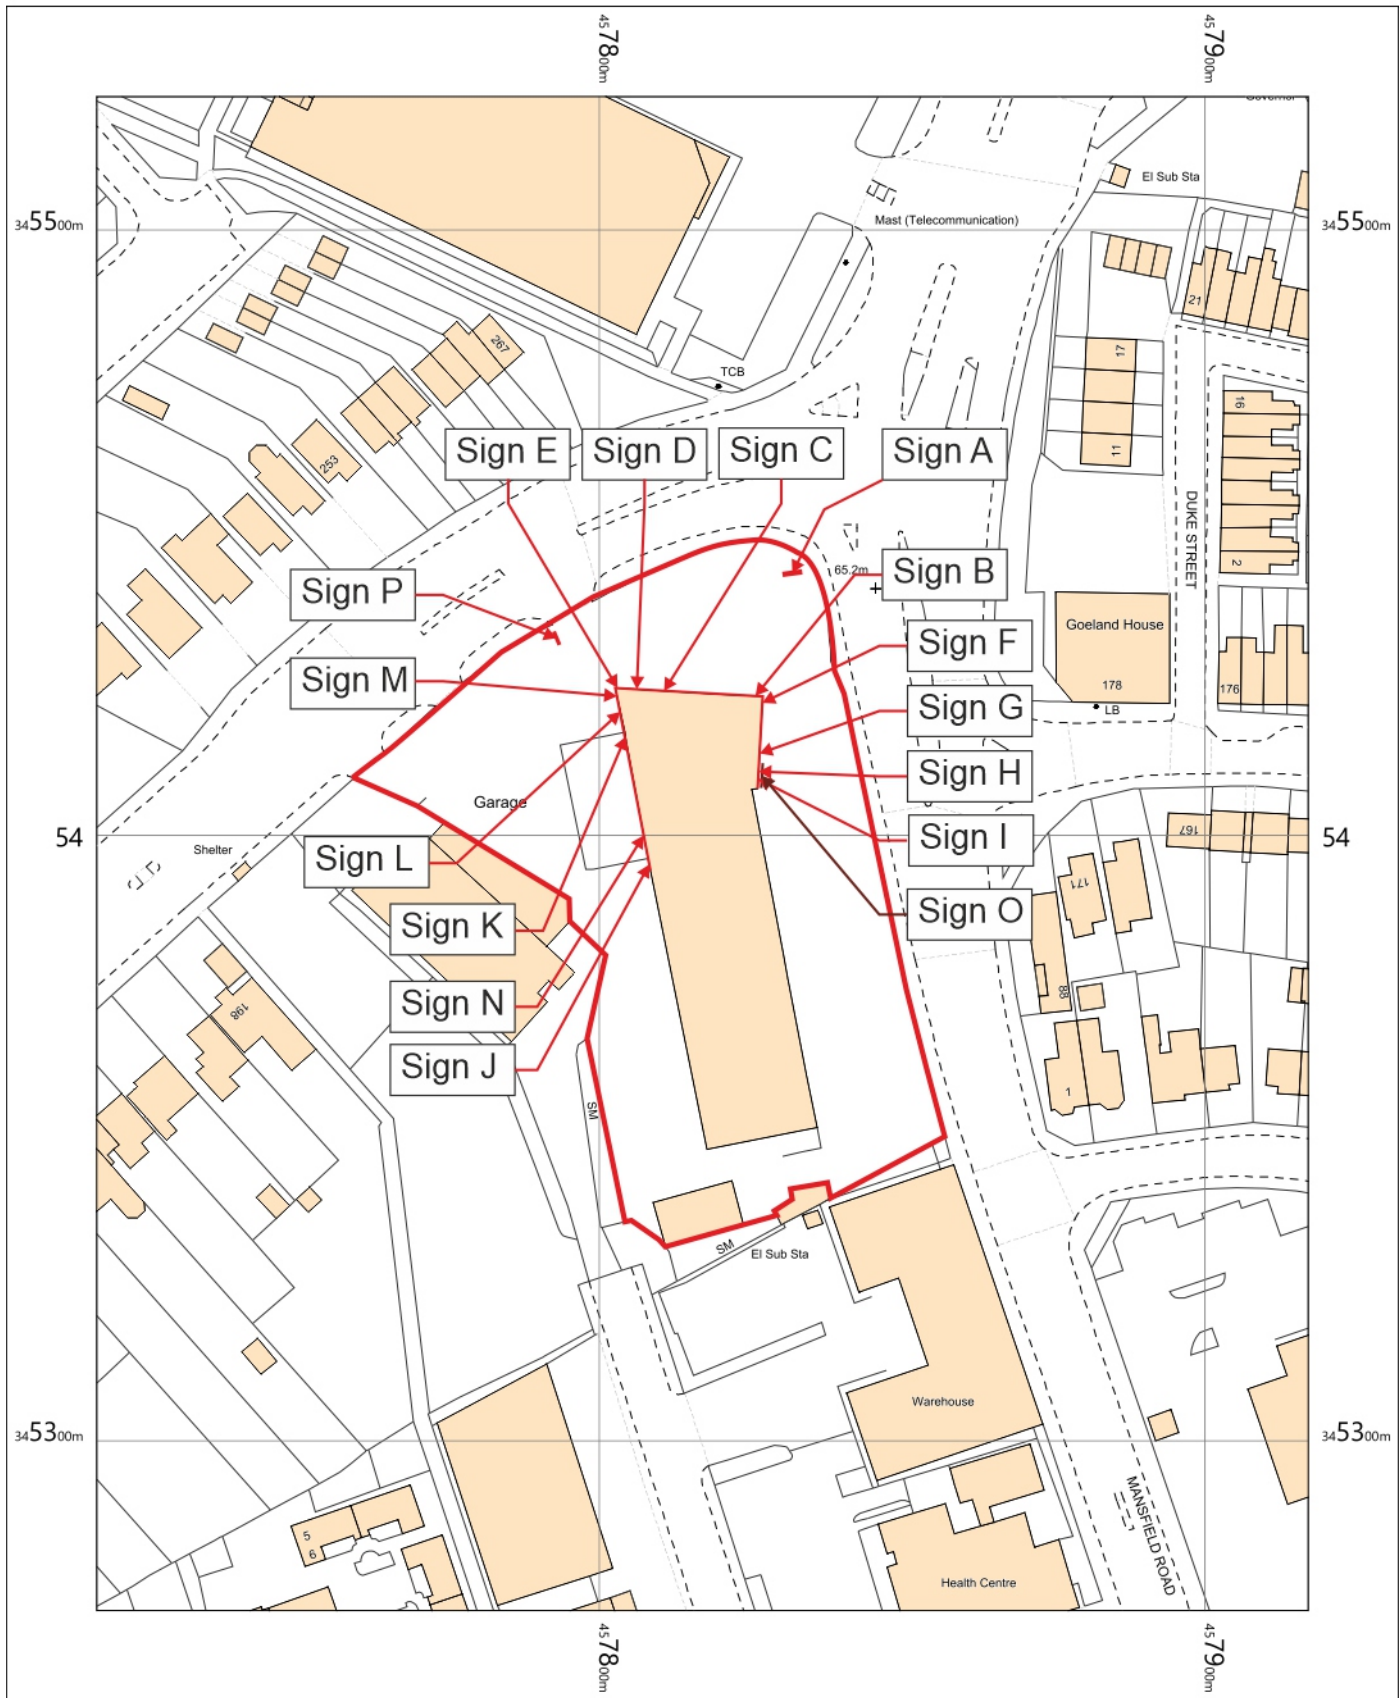

141085 Vertu Kia - Nottingham

Kia Motors (UK) Ltd
Vertu
199 Mansfield Rd
Arnold
Nottingham
NG5 6GZ

OS MasterMap 1250/2500/10000 scale
Monday, January 25, 2021, ID: CM-00933370
www.centremapslive.co.uk

1:1250 scale print at A4, Centre: 457817 E, 345397 N

©Crown Copyright Ordnance Survey. Licence no. 100019980

SIGN SPECIALISTS
sign-specialists.co.uk

141085 Vertu Kia - Nottingham

Kia Motors (UK) Ltd
 Vertu
 199 Mansfield Rd
 Arnold
 Nottingham
 NG5 6GZ

OS MasterMap 1250/2500/10000 scale
 Monday, January 25, 2021, ID: CM-00933370
www.centremapslive.co.uk

1:1250 scale print at A4, Centre: 457817 E, 345397 N

©Crown Copyright Ordnance Survey. Licence no. 100019980

SIGN SPECIALISTS
sign-specialists.co.uk