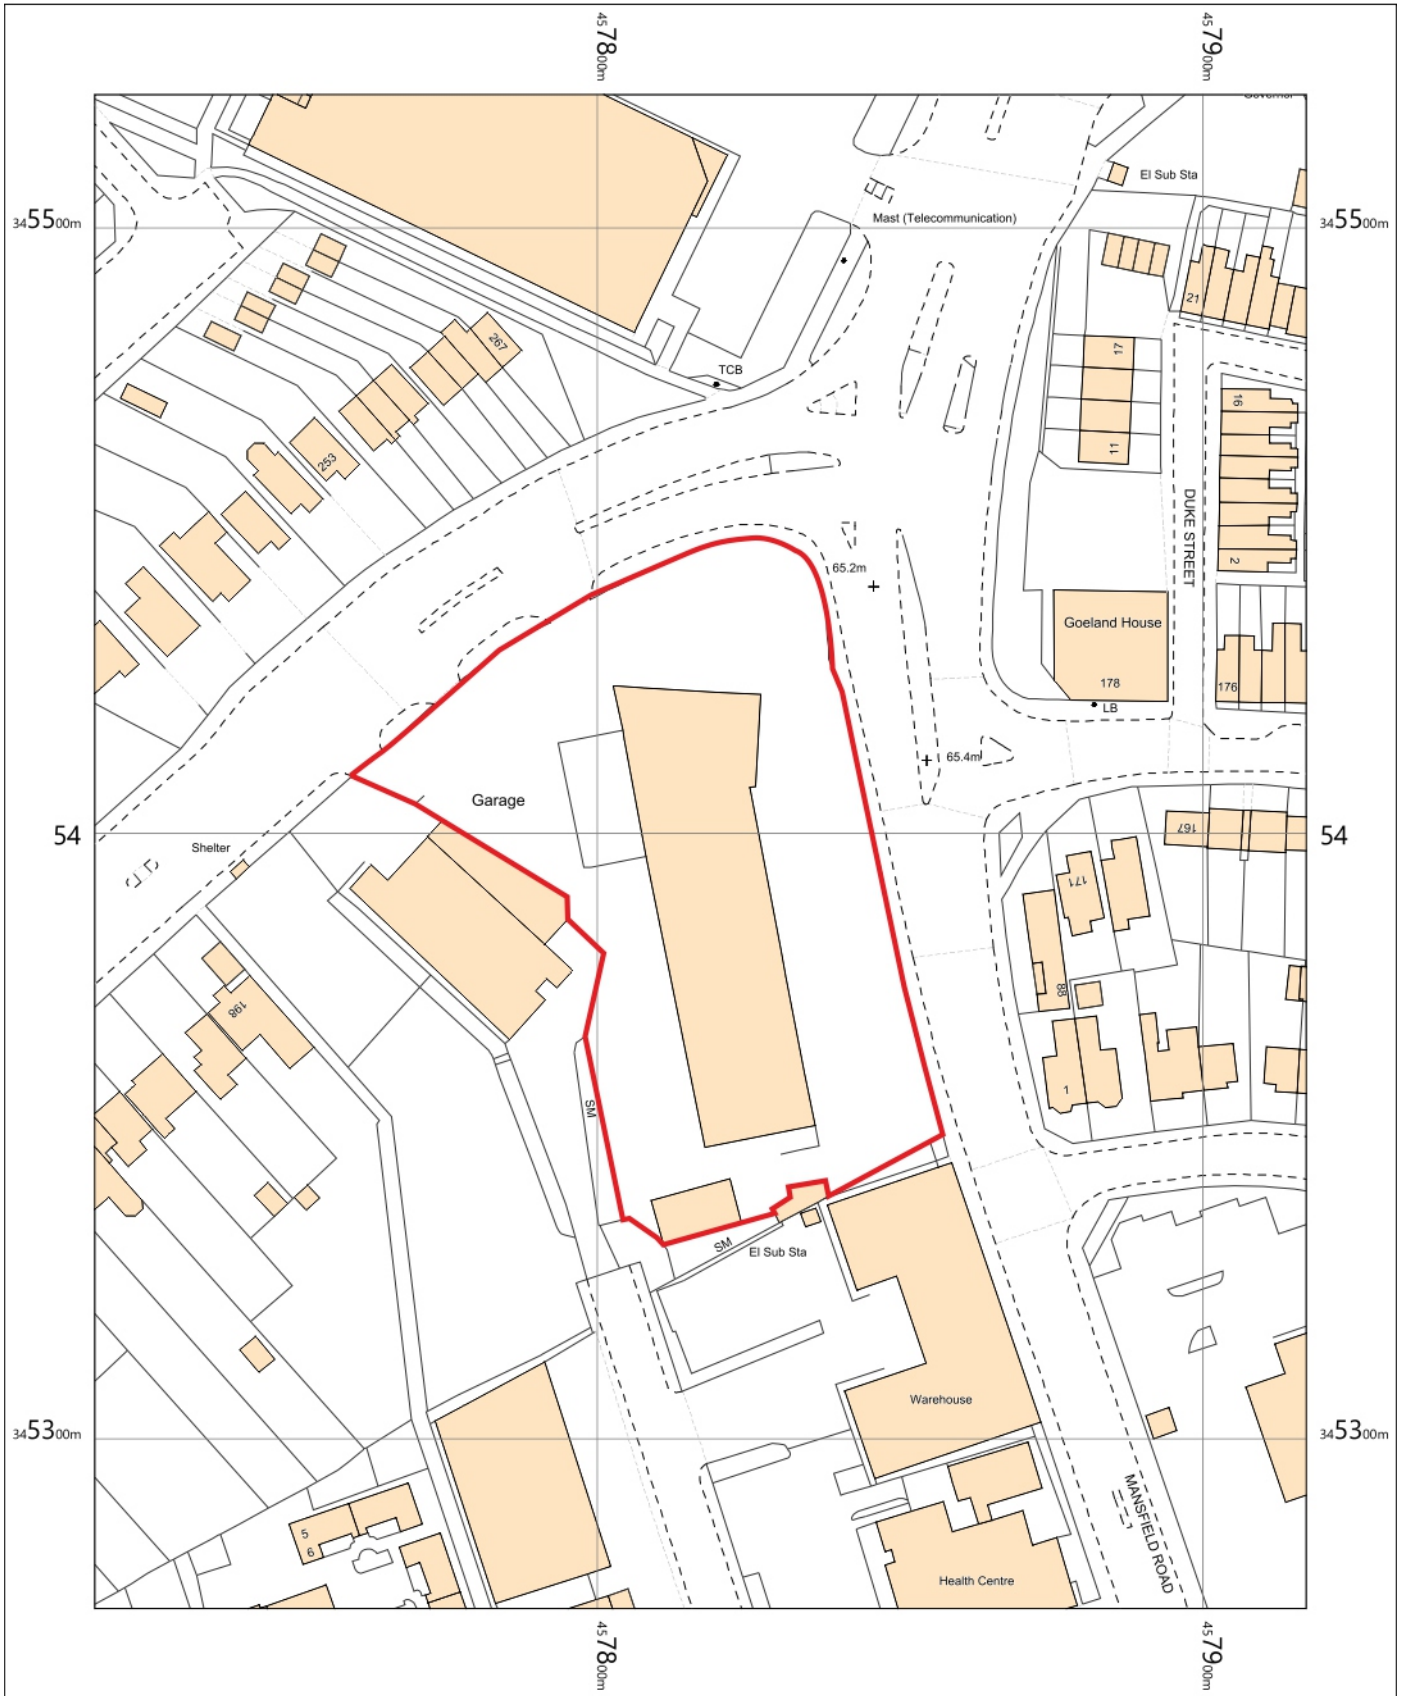

141085 Vertu Kia - Nottingham

Kia Motors (UK) Ltd
Vertu
199 Mansfield Rd
Arnold
Nottingham
NG5 6GZ

OS MasterMap 1250/2500/10000 scale
Monday, January 25, 2021, ID: CM-00933370
www.centremapslive.co.uk

1:1250 scale print at A4, Centre: 457817 E, 345397 N

©Crown Copyright Ordnance Survey. Licence no. 100019980

SIGN SPECIALISTS
sign-specialists.co.uk

141085 Vertu Kia - Nottingham

Kia Motors (UK) Ltd
 Vertu
 199 Mansfield Rd
 Arnold
 Nottingham
 NG5 6GZ

OS MasterMap 1250/2500/10000 scale
 Monday, January 25, 2021, ID: CM-00933370
www.centremapslive.co.uk

1:1250 scale print at A4, Centre: 457817 E, 345397 N

©Crown Copyright Ordnance Survey. Licence no. 100019980

SIGN SPECIALISTS
sign-specialists.co.uk