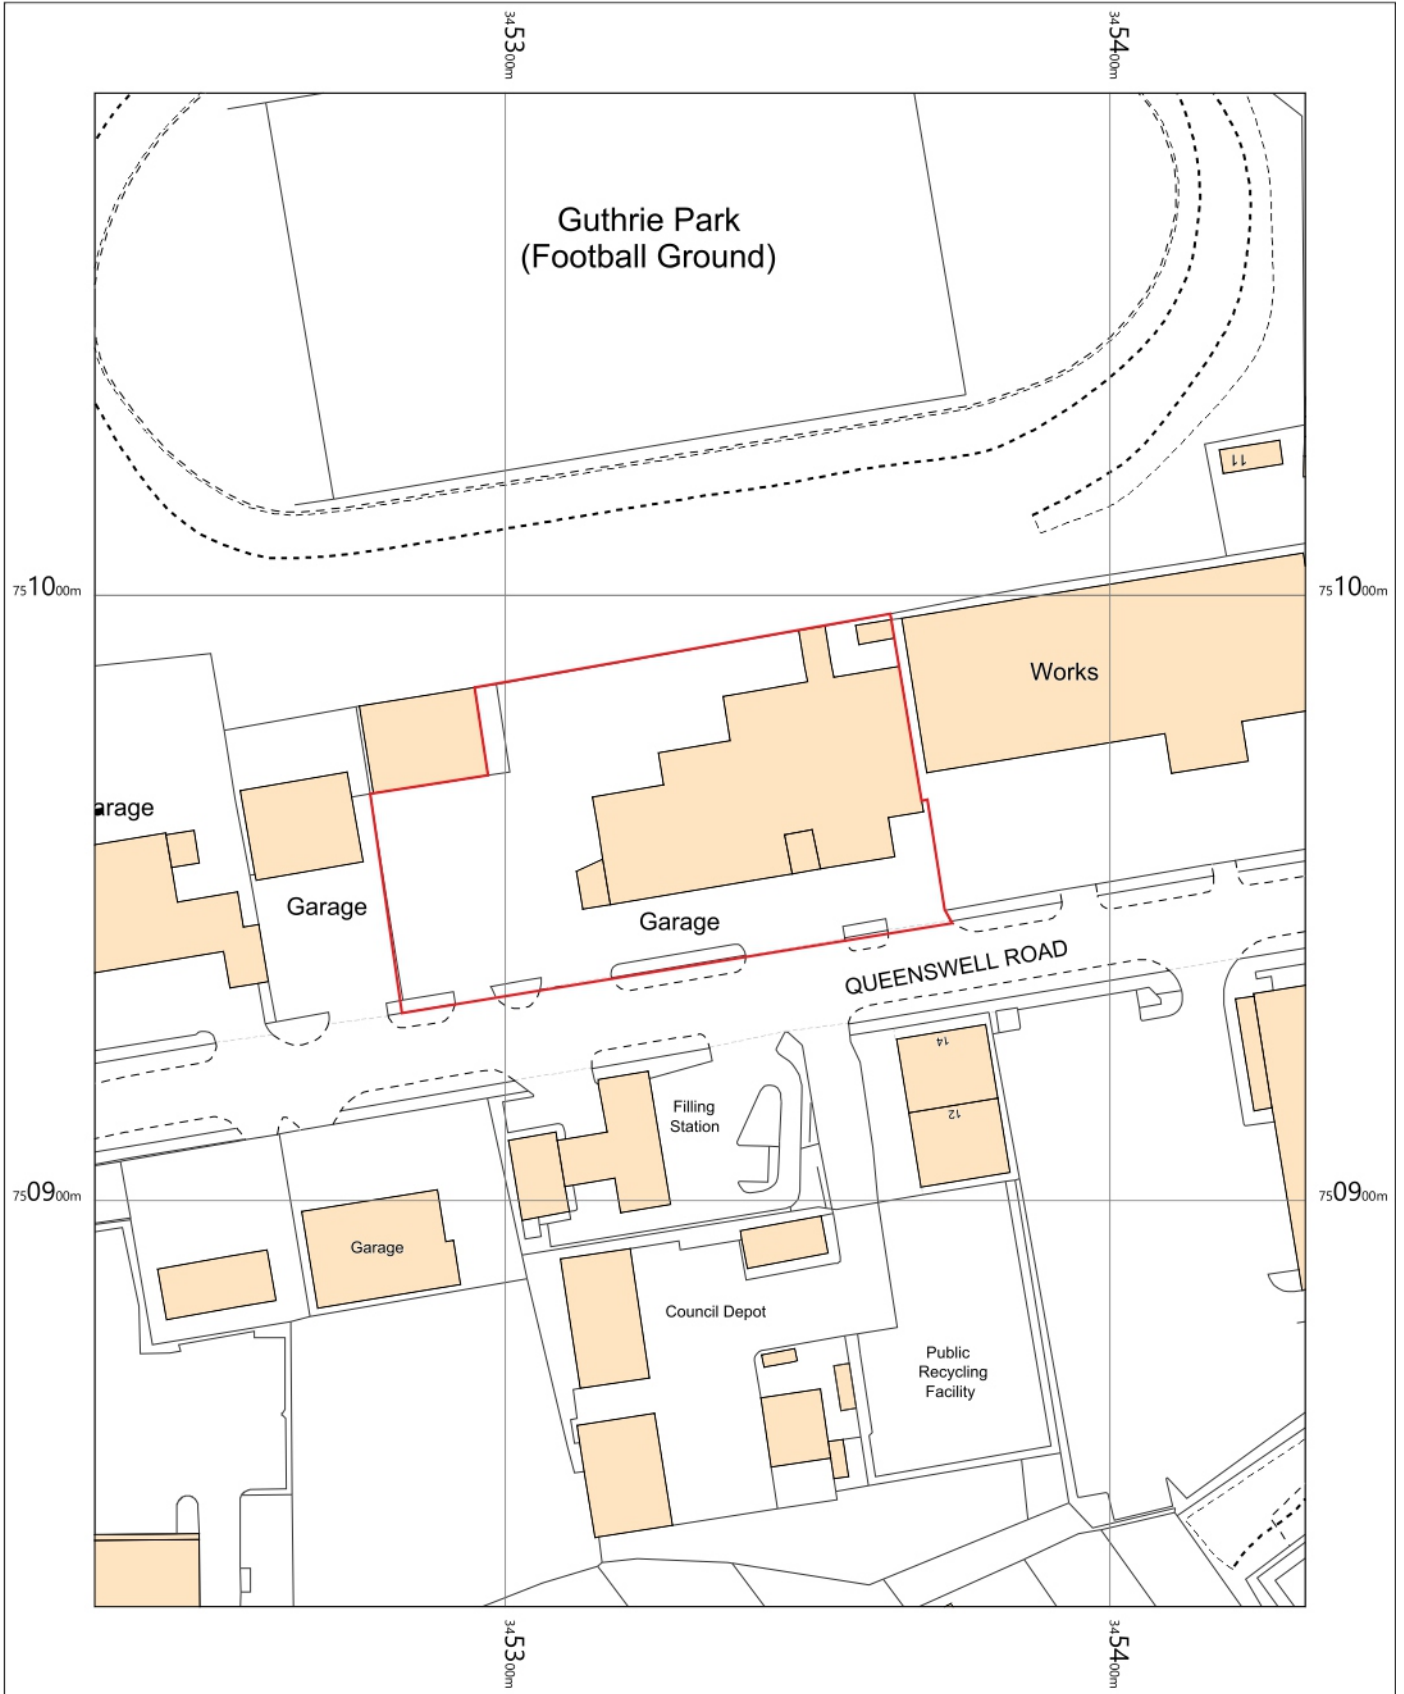

140076 Kia Fiskens of Forfar

Kia Motors (UK) Ltd
Fisken
Queenswell Rd
Forfar
DD8 3HZ

OS MasterMap 1250/2500/10000 scale
Wednesday, January 27, 2021, ID: CM-00934042
www.centremapslive.co.uk

1:1250 scale print at A4, Centre: 345332 E, 750958 N

©Crown Copyright Ordnance Survey. Licence no. 100019980

SIGN SPECIALISTS
sign-specialists.co.uk