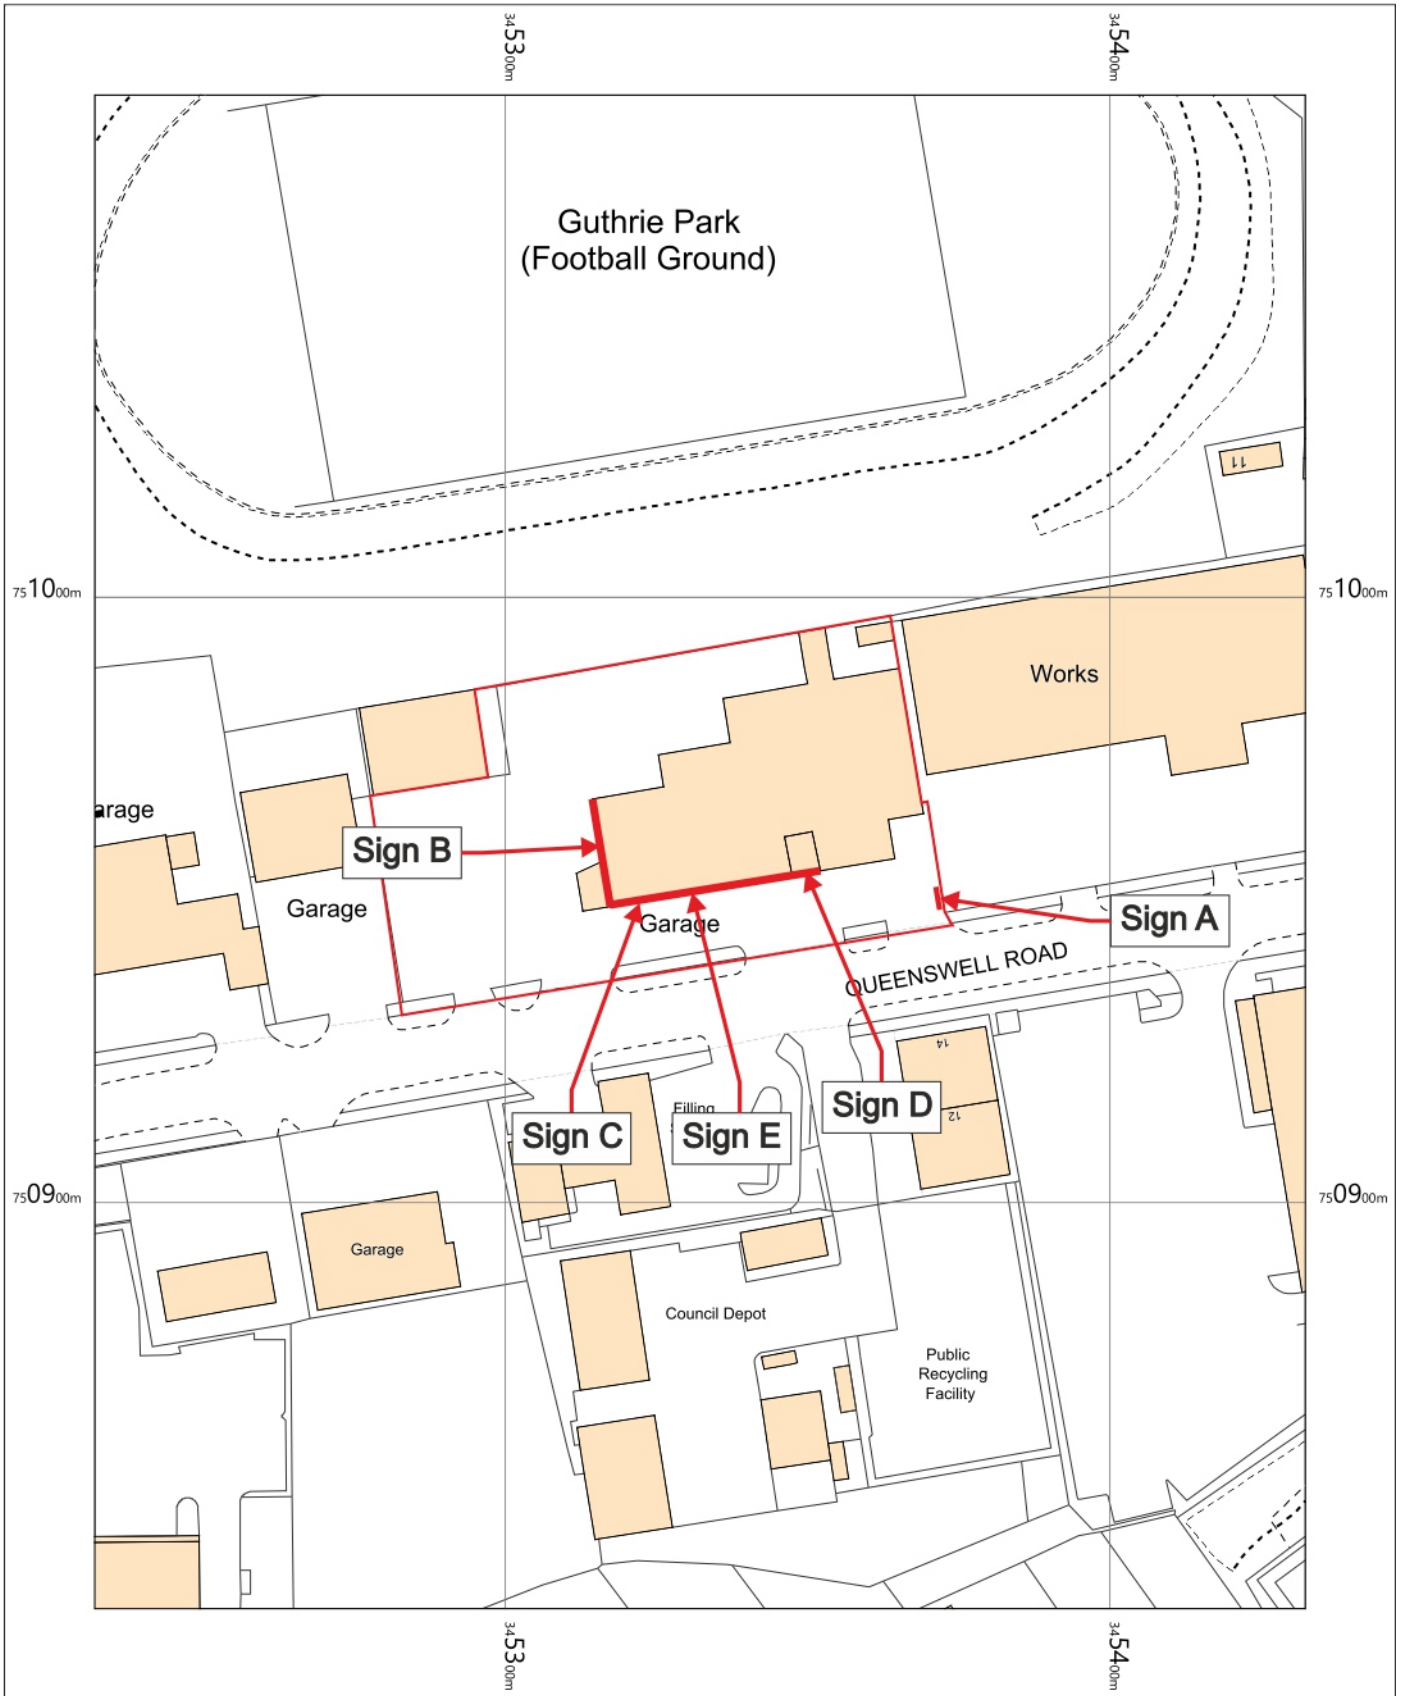

1:1250 scale print at A4, Centre: 345332 E, 750958 N

©Crown Copyright Ordnance Survey. Licence no. 100019980

**SIGN SPECIALISTS**  
[sign-specialists.co.uk](http://sign-specialists.co.uk)

140076 Kia Fiskens of Forfar

Kia Motors (UK) Ltd  
Fisken  
Queenswell Rd  
Forfar  
DD8 3HZ

OS MasterMap 1250/2500/10000 scale  
Wednesday, January 27, 2021, ID: CM-00934042  
www.centremapslive.co.uk  
1:1250 scale print at A4, Centre: 345332 E, 750958 N  
©Crown Copyright Ordnance Survey. Licence no. 100019980