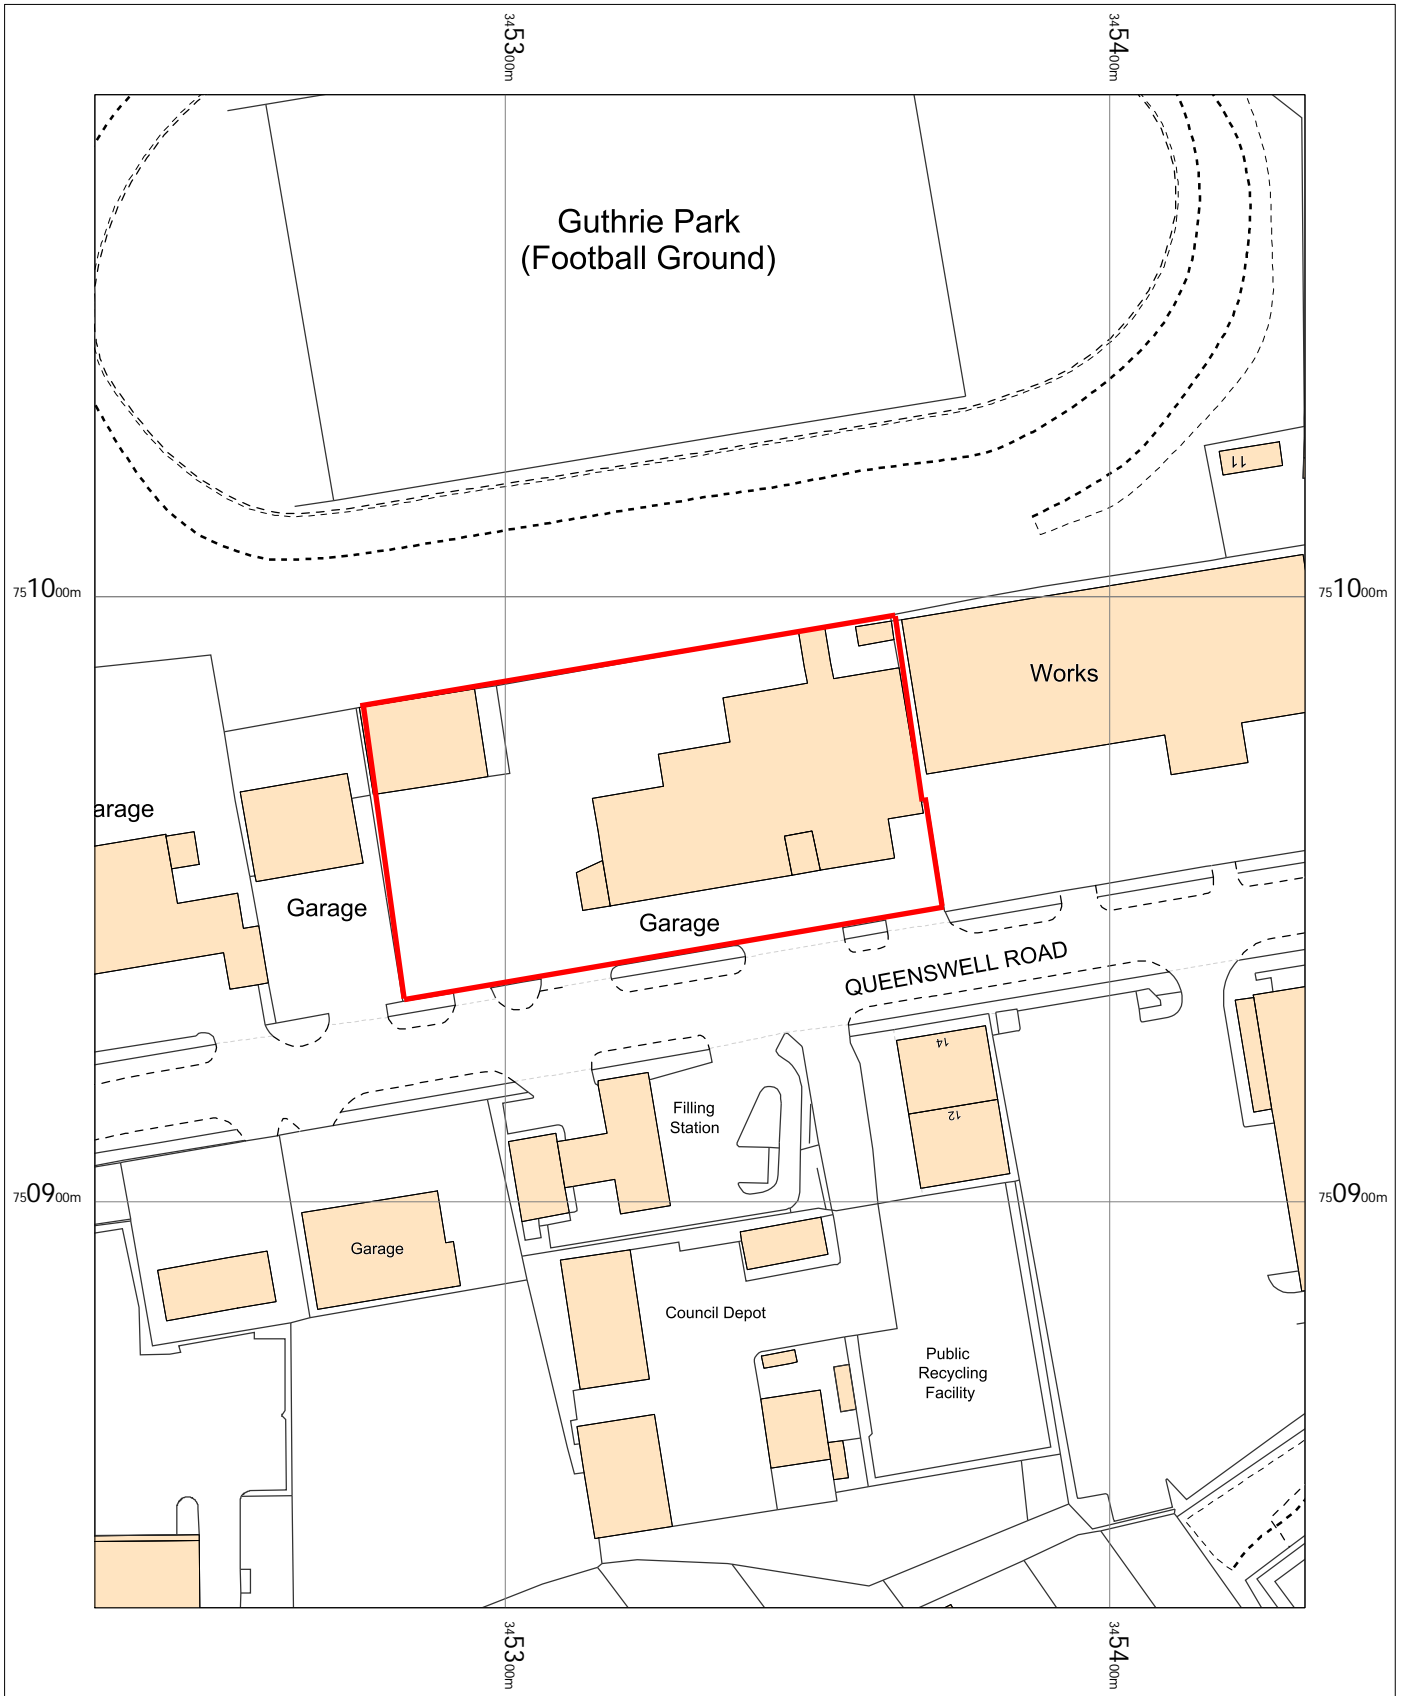

140076 Kia Fiskens of Forfar

OS MasterMap 1250/2500/10000 scale
Wednesday, January 27, 2021, ID: CM-00934042
www.centremapslive.co.uk

1:1250 scale print at A4, Centre: 345332 E, 750958 N

©Crown Copyright Ordnance Survey. Licence no. 100019980