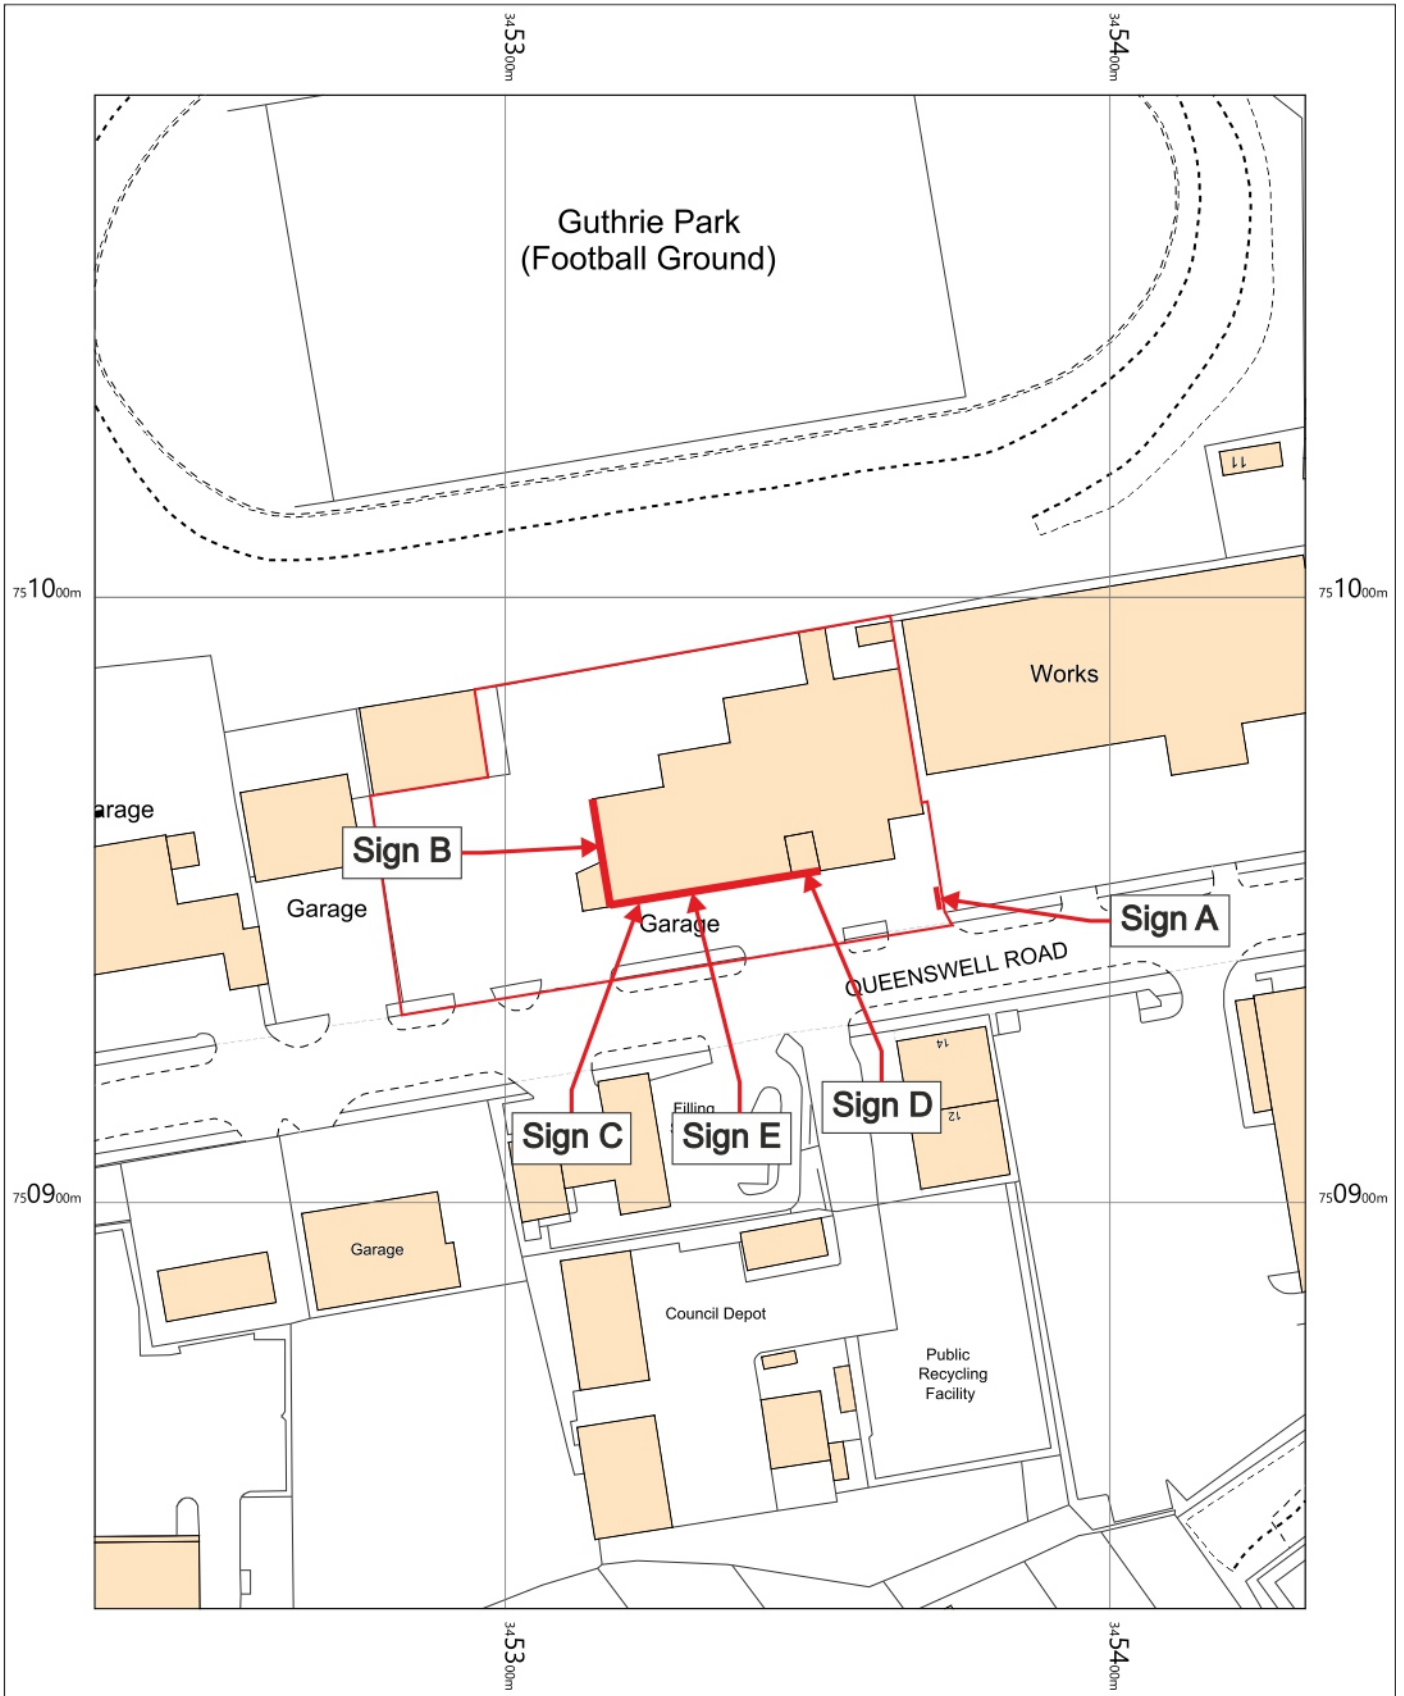

140076 Kia Fiskens of Forfar

Kia Motors (UK) Ltd
Fisken
Queenswell Rd
Forfar
DD8 3HZ

OS MasterMap 1250/2500/10000 scale
Wednesday, January 27, 2021, ID: CM-00934042
www.centremapslive.co.uk

1:1250 scale print at A4, Centre: 345332 E, 750958 N

©Crown Copyright Ordnance Survey. Licence no. 100019980

SIGN SPECIALISTS
sign-specialists.co.uk

140076 Kia Fiskens of Forfar

Kia Motors (UK) Ltd
Fisken
Queenswell Rd
Forfar
DD8 3HZ

OS MasterMap 1250/2500/10000 scale
Wednesday, January 27, 2021, ID: CM-00934042
www.centremapslive.co.uk
1:1250 scale print at A4, Centre: 345332 E, 750958 N
©Crown Copyright Ordnance Survey. Licence no. 100019980