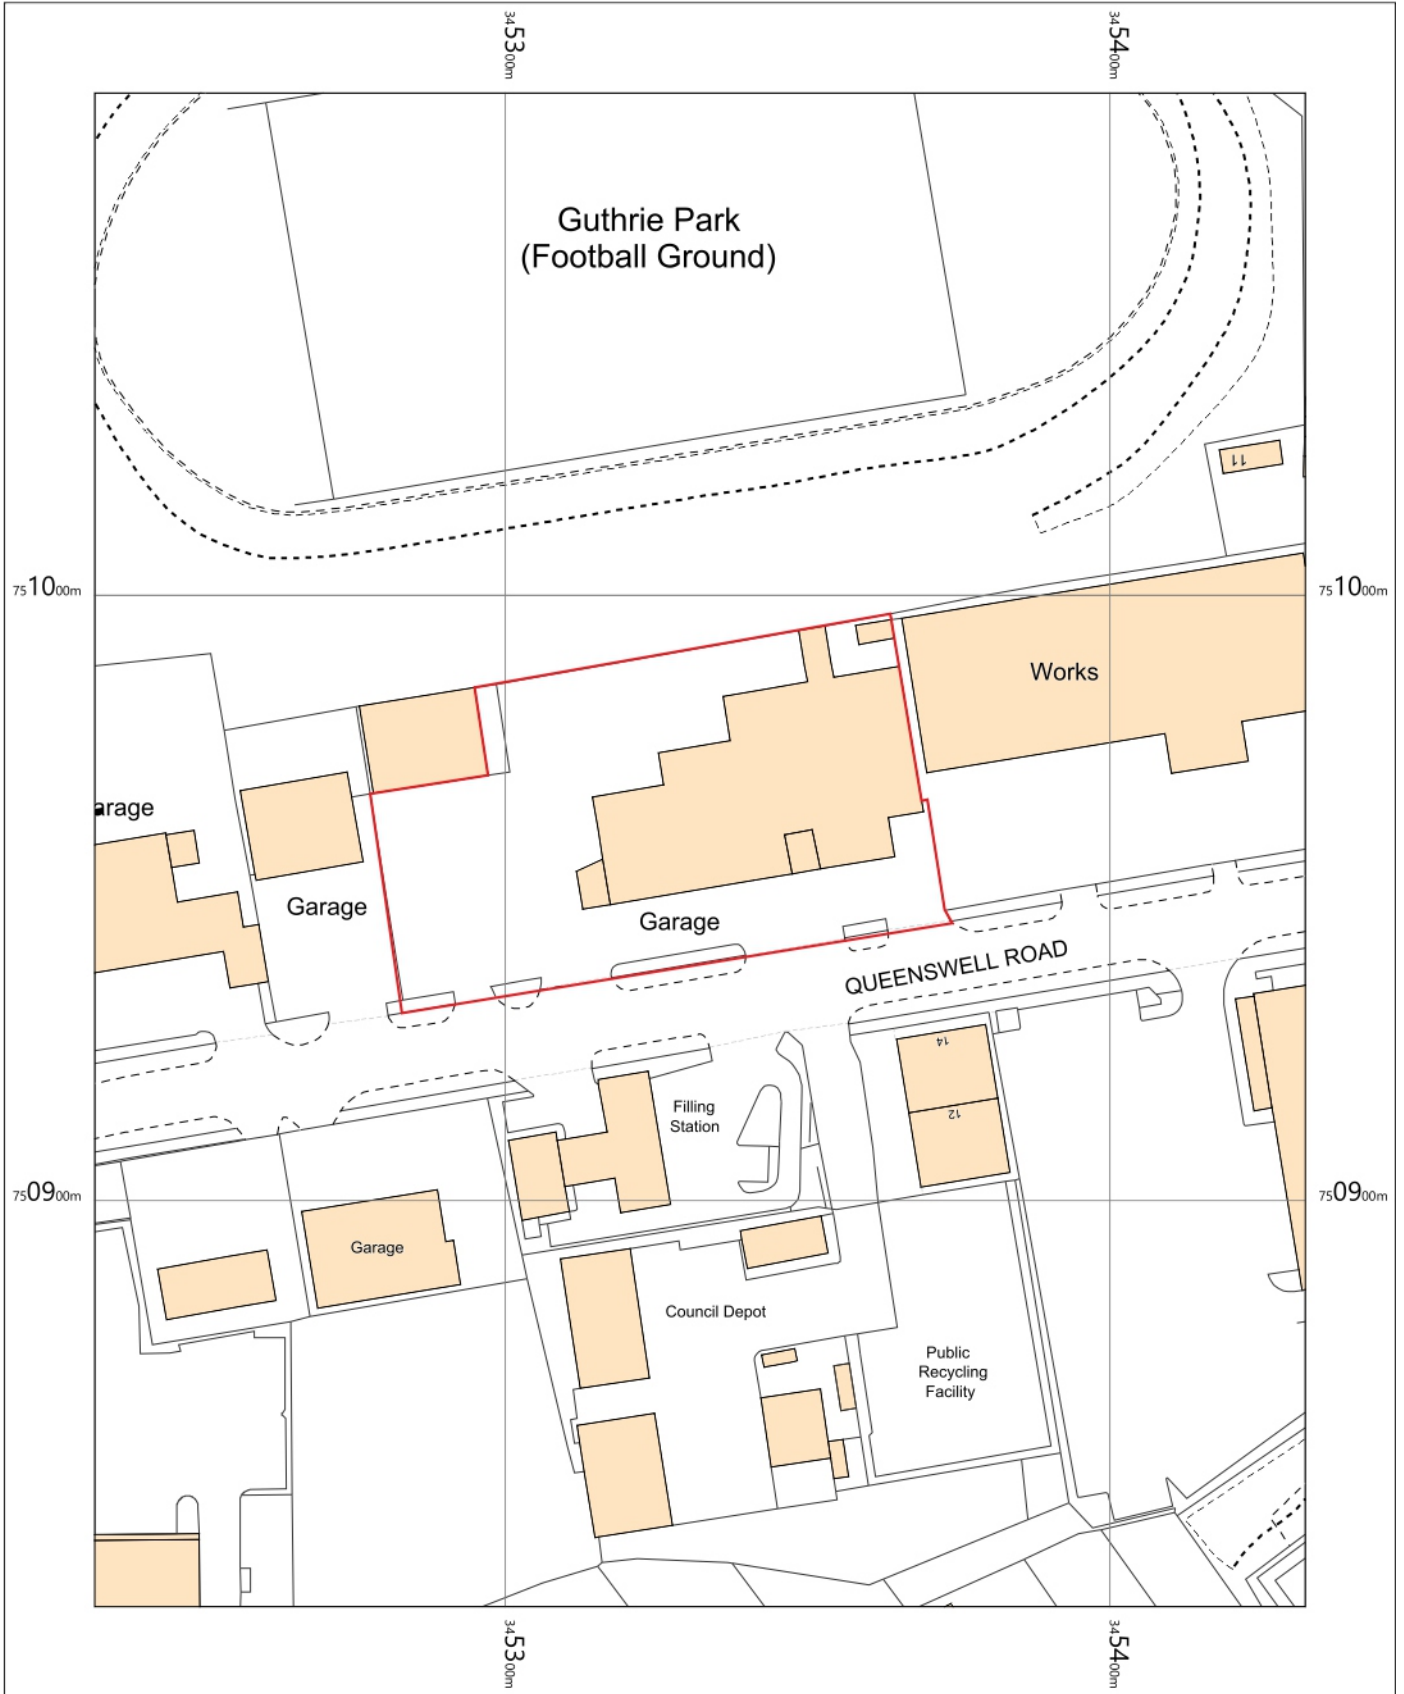

140076 Kia Fiskens of Forfar

Kia Motors (UK) Ltd
Fisken
Queenswell Rd
Forfar
DD8 3HZ

OS MasterMap 1250/2500/10000 scale
Wednesday, January 27, 2021, ID: CM-00934042
www.centremapslive.co.uk

1:1250 scale print at A4, Centre: 345332 E, 750958 N

©Crown Copyright Ordnance Survey. Licence no. 100019980

SIGN SPECIALISTS
sign-specialists.co.uk

140076 Kia Fiskens of Forfar

Kia Motors (UK) Ltd
Fisken
Queenswell Rd
Forfar
DD8 3HZ

OS MasterMap 1250/2500/10000 scale
Wednesday, January 27, 2021, ID: CM-00934042
www.centremapslive.co.uk
1:1250 scale print at A4, Centre: 345332 E, 750958 N
©Crown Copyright Ordnance Survey. Licence no. 100019980