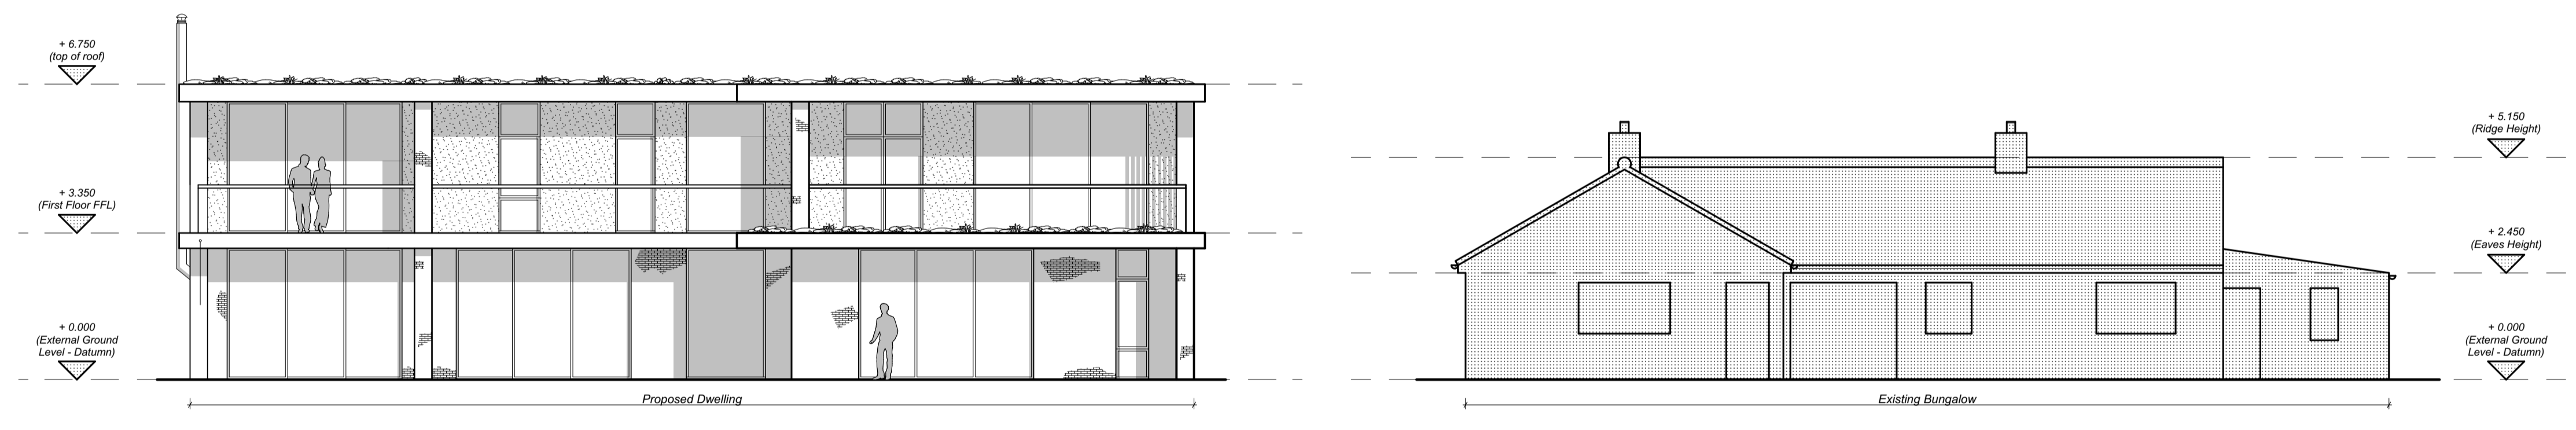

North Elevation

1:100

West Elevation

1:100

South Elevation

1:100

East Elevation

1:100

Drawing Status:  
 PLANNING

Drawn by: SL Date: 15/12/20

Checked by: Date:

Drawing Scale:  
 1:100 @ A1

Layout ID: 092-20/P/52 Status: Revision: