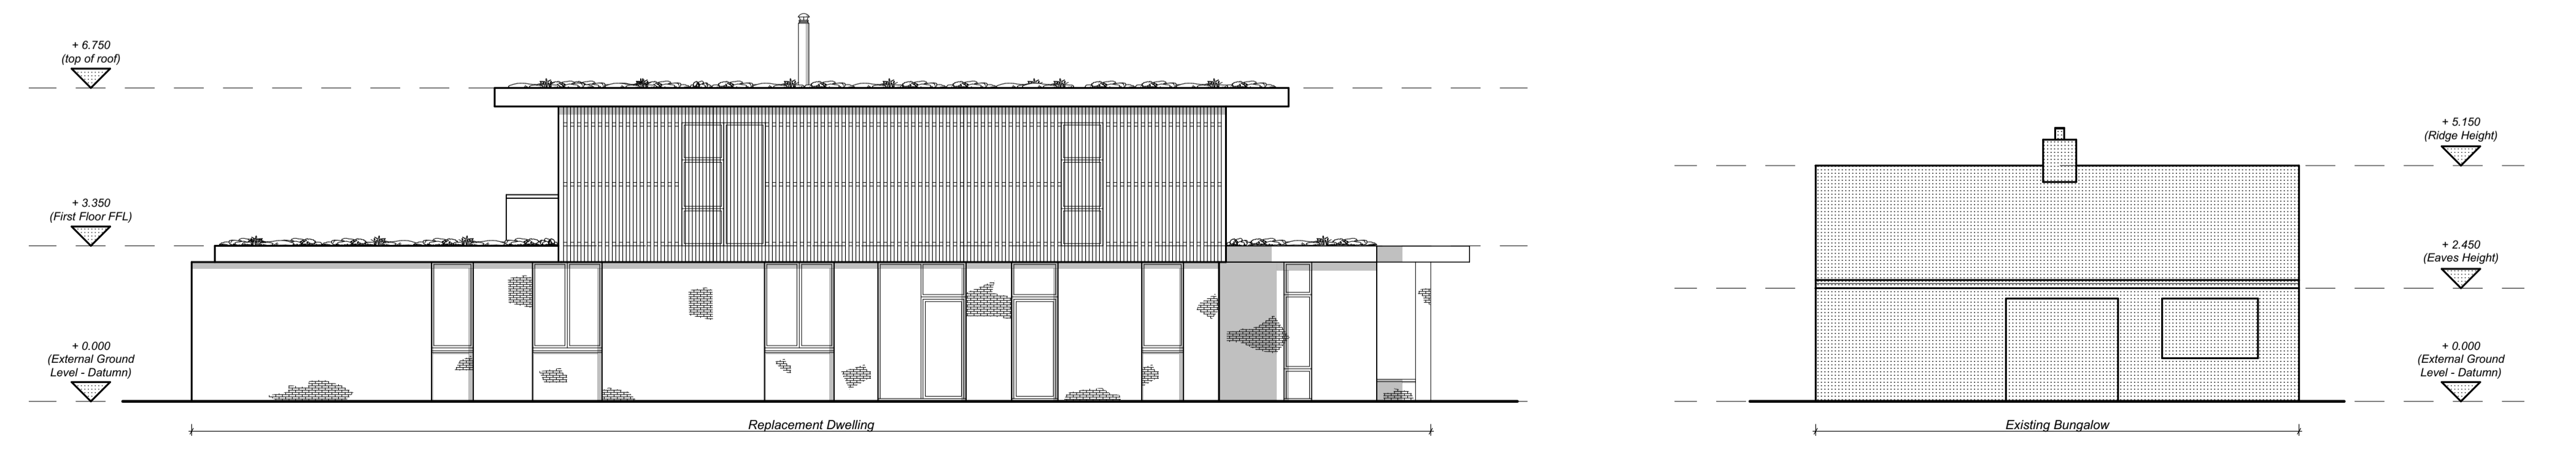

North Elevation

1:100

West Elevation

1:100

South Elevation

1:100

East Elevation

1:100

Drawing Status:  
 PLANNING

Drawn by: SL Date: 15/12/20

Checked by: Date:

Drawing Scale:  
 1:100 @ A1

Layout ID: 092-20/P/52 Status: Revision: