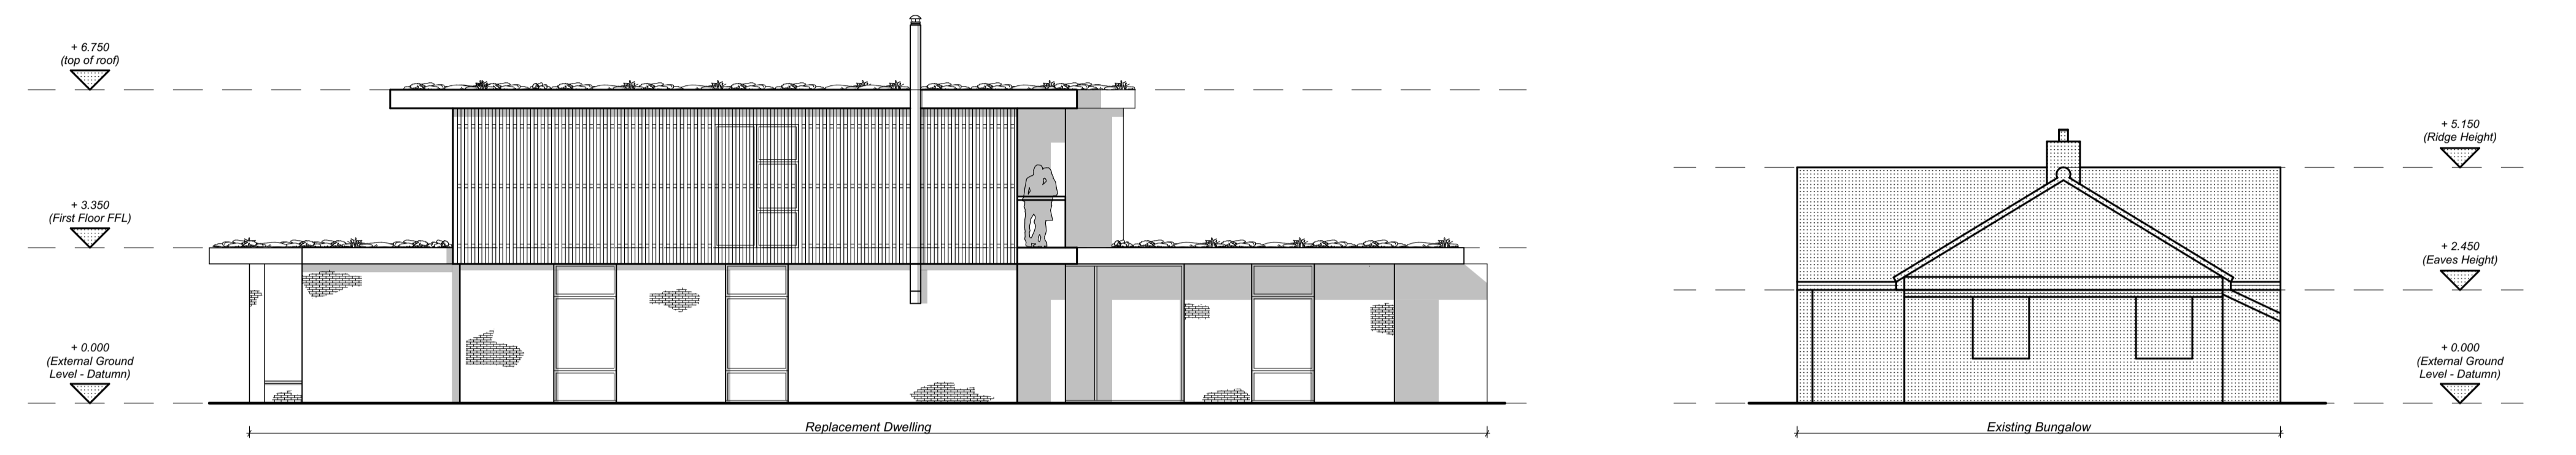

North Elevation

1:100

West Elevation

1:100

South Elevation

1:100

East Elevation

1:100

Drawing Status:  
 PLANNING

Drawn by: SL Date: 15/12/20

Checked by: Date:

Drawing Scale:  
 1:100 @ A1

Layout ID: 092-20/P/52 Status: Revision: