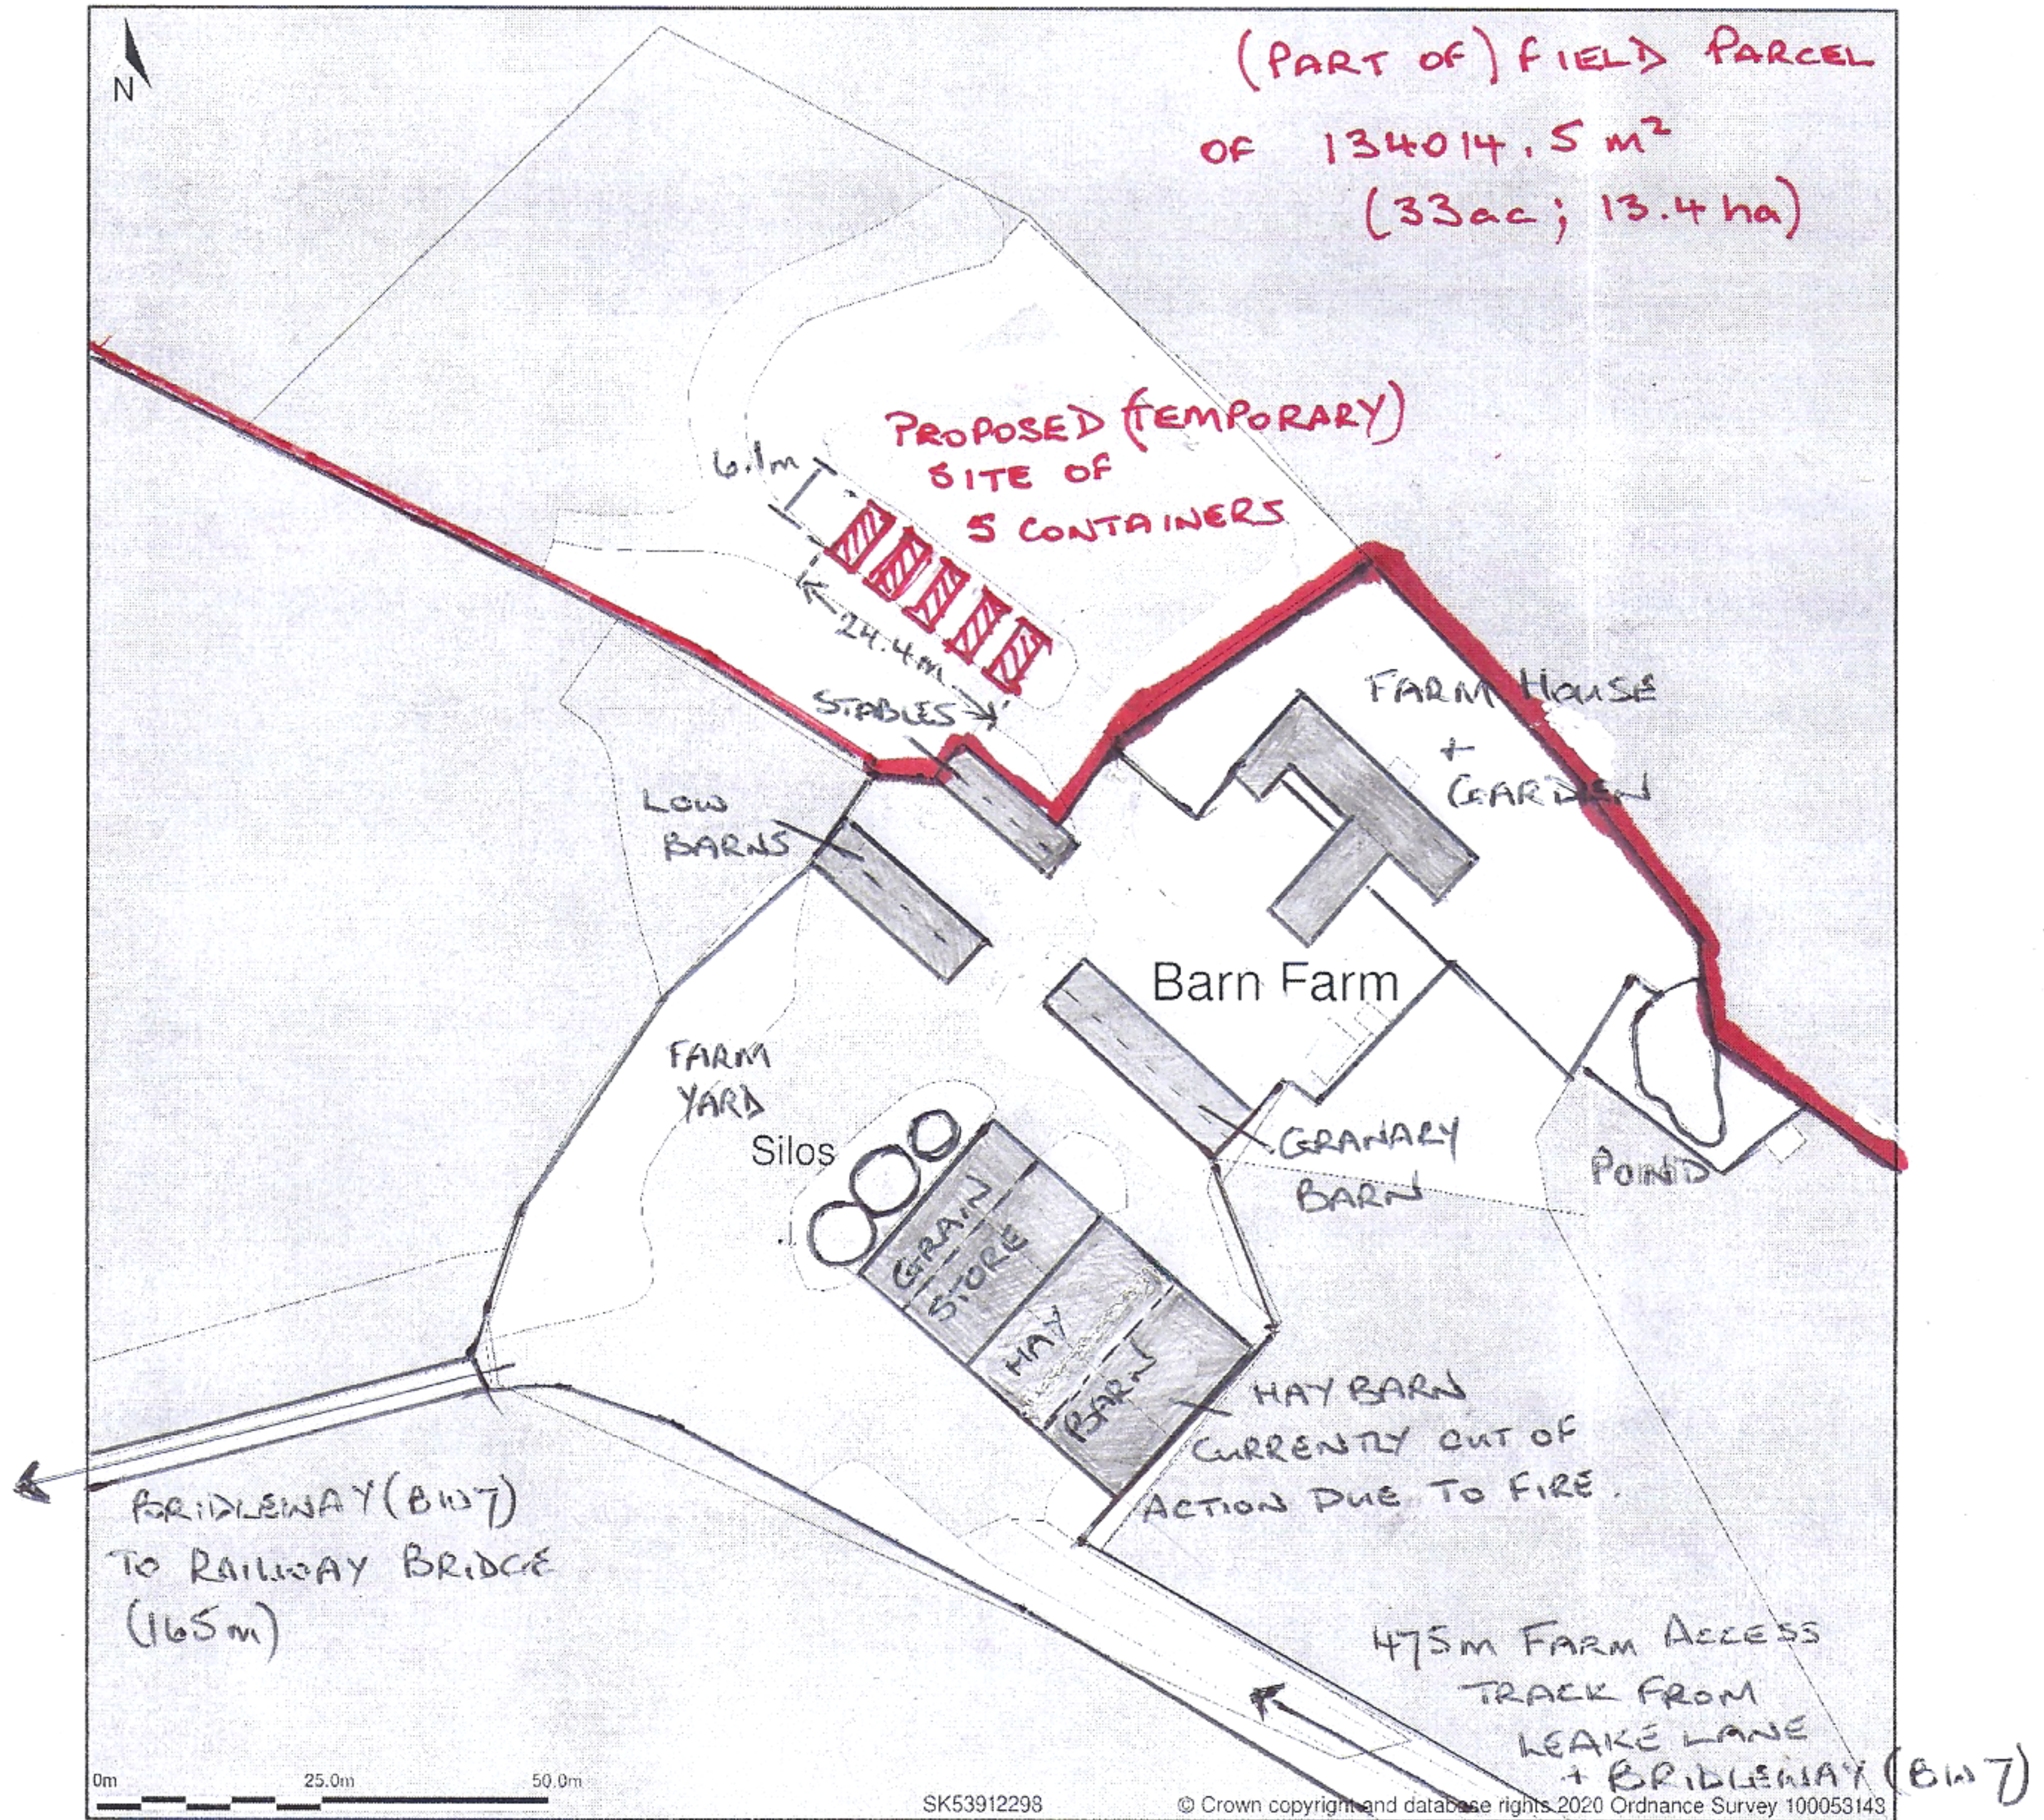

SCALE 1:1250

Barn Farm, Leake Lane, Stanford On Soar, Nottinghamshire, LE12 5QL

PROPOSED TEMPORARY SITING OF 5 CONTAINERS FOR FARM STORAGE

Site Plan shows area bounded by: 453813.28, 322882.42 454013.28, 323082.42 (at a scale of 1:1250), OSGridRef: SK53912298. The representation of a road, track or path is no evidence of a right of way. The representation of features as lines is no evidence of a property boundary.

Produced on 16th Dec 2020 from the Ordnance Survey National Geographic Database and incorporating surveyed revision available at this date. Reproduction in whole or part is prohibited without the prior permission of Ordnance Survey. © Crown copyright 2020. Supplied by www.buyaplan.co.uk a licensed Ordnance Survey partner (100053143). Unique plan reference: #00584382-935E43