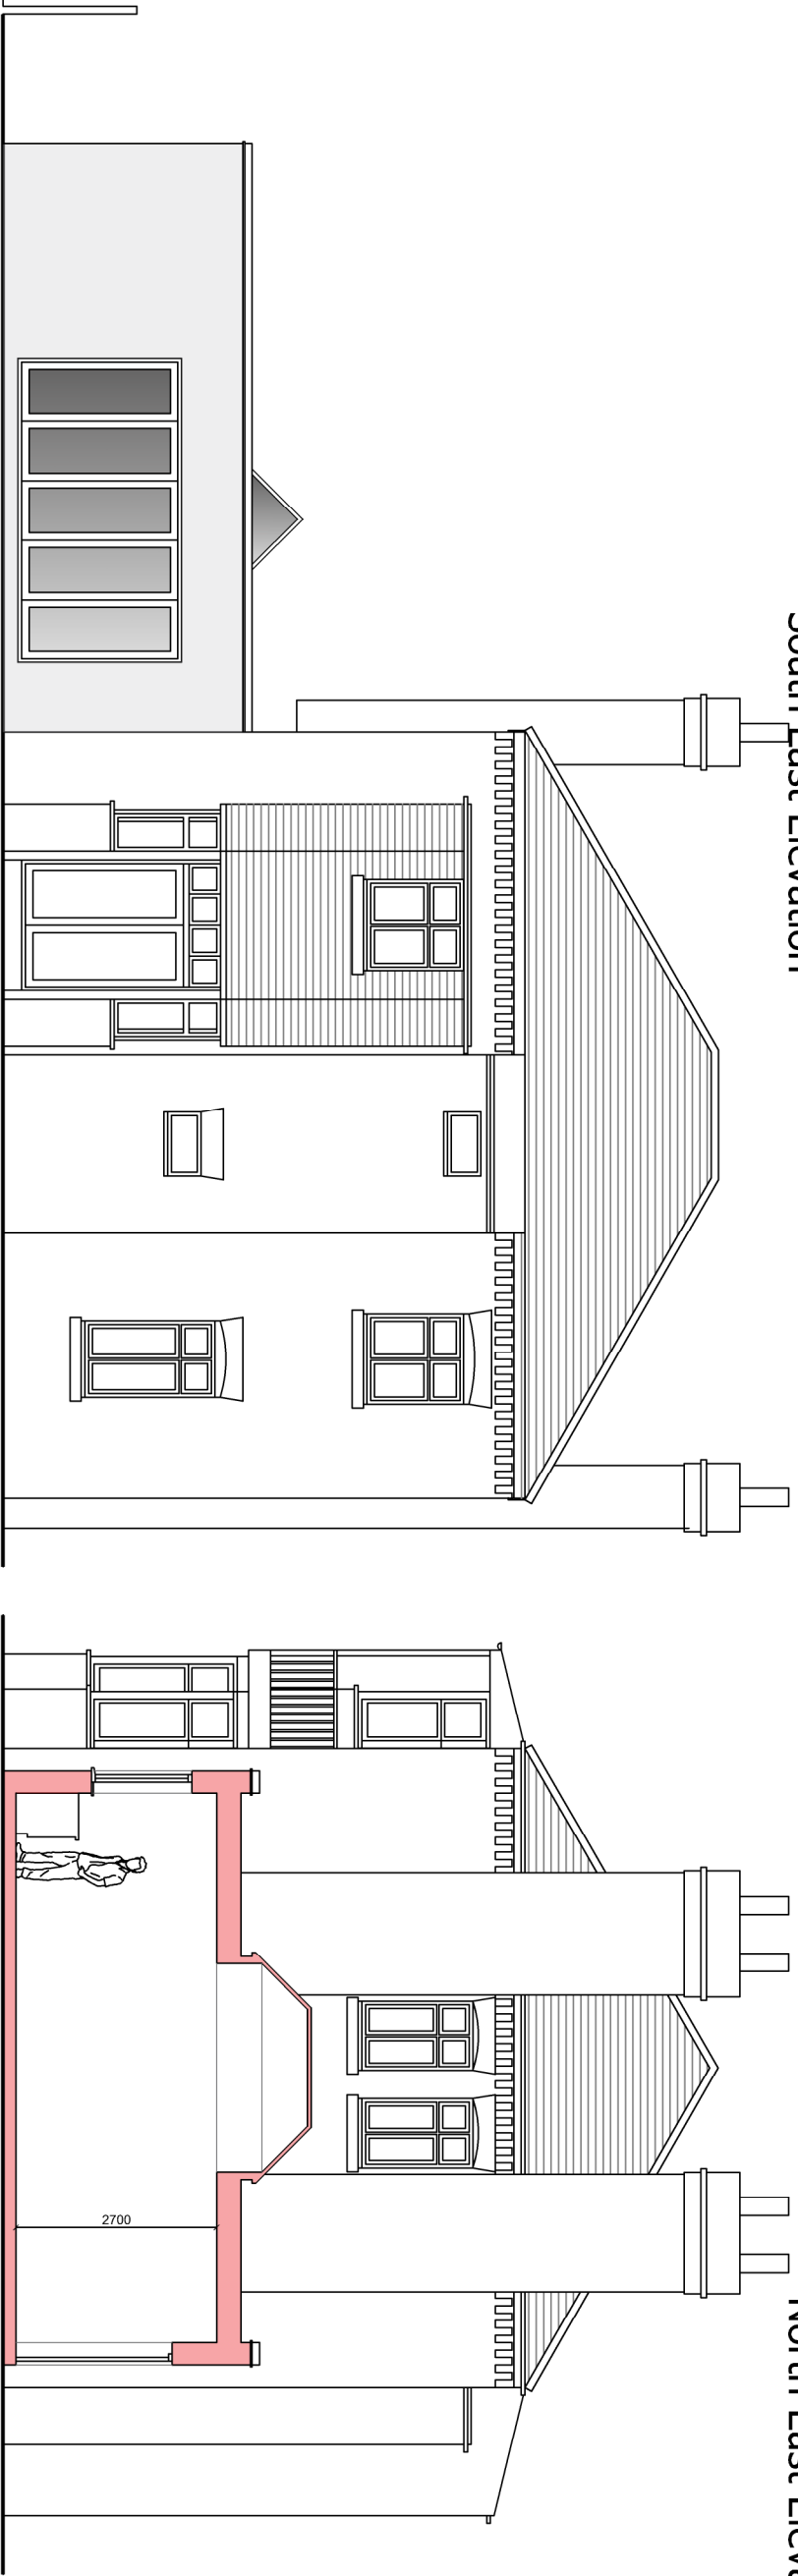

South East Elevation

North East Elevation

North East Elevation

North West Elevation