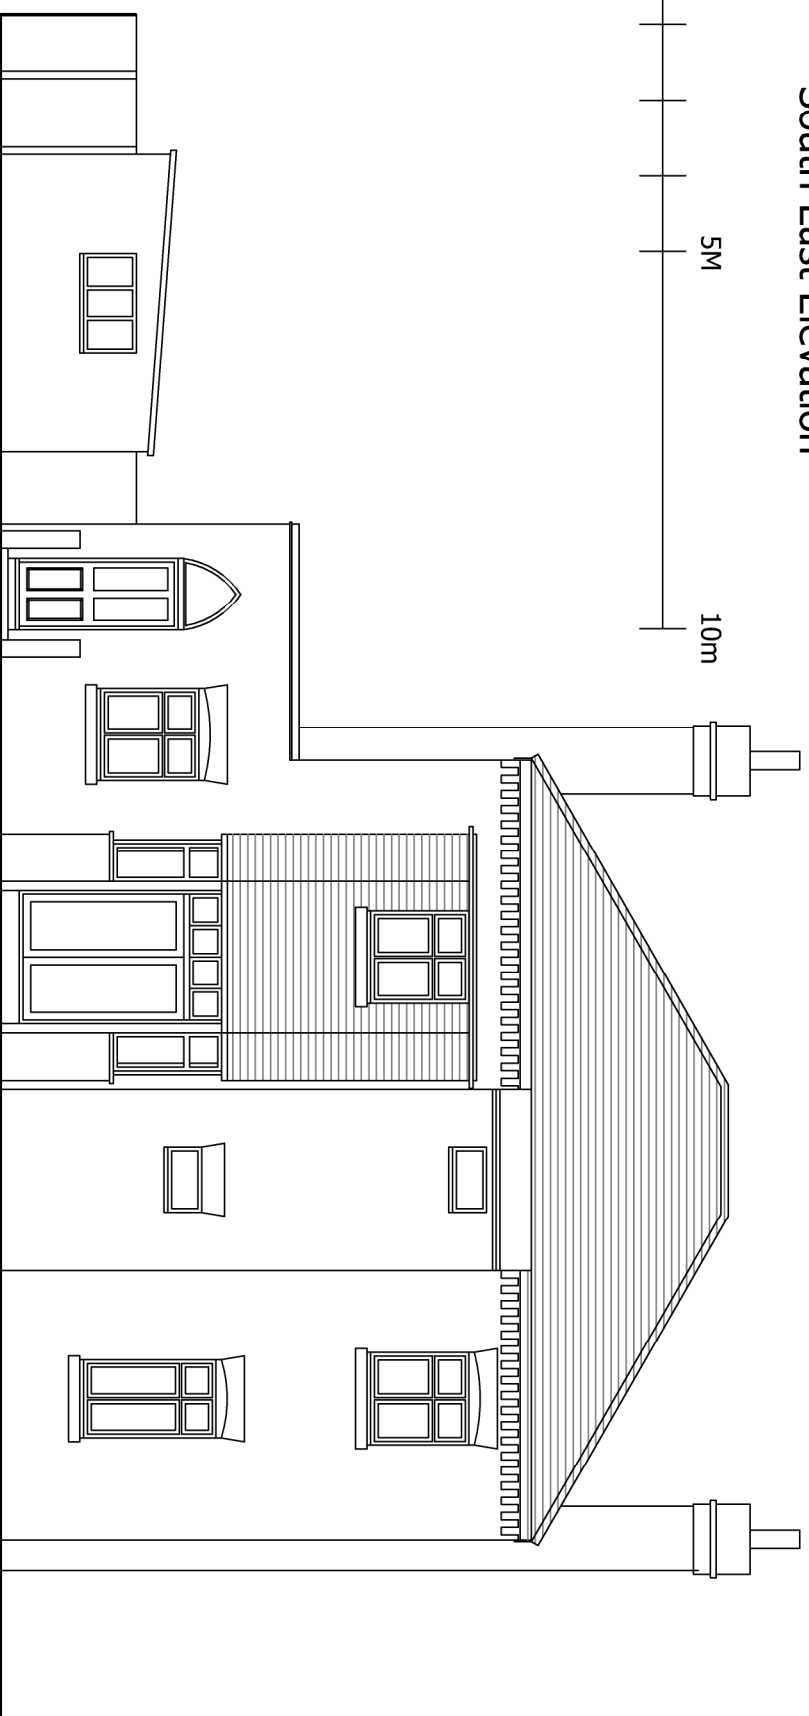

South East Elevation

North East Elevation

North West Elevation

CLIENT
265 Telegraph Road
Deal
Kent

PROJECT
Kitchen extension to side of dwelling
and detached garage

DRAWING
Existing Elevations

SCALE	DRAWN BY	DATE
1:100@A3	MW	22.01.21
DRAWING No.		REV

210122-E-002