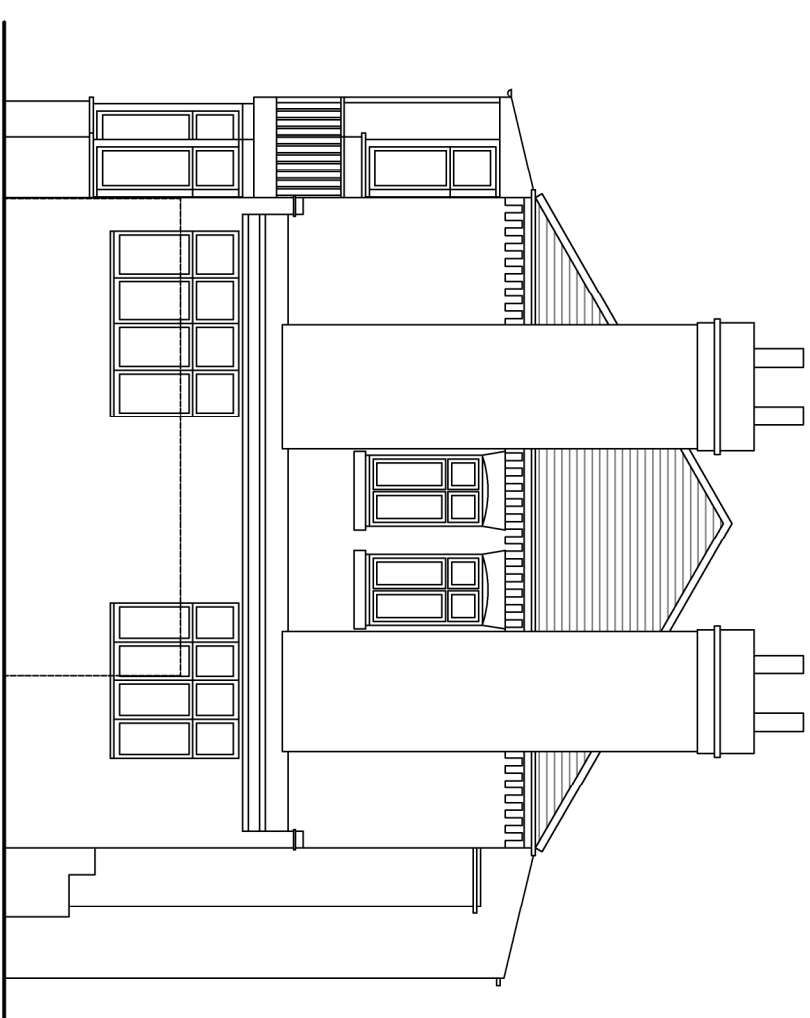

CLIENT
265 Telegraph Road
Deal
Kent

PROJECT
Kitchen extension to side of dwelling
and detached garage

DRAWING
Existing Elevations

SCALE	DRAWN BY	DATE
1:100@A3	MW	22.01.21
DRAWING No.		REV

210122-E-002