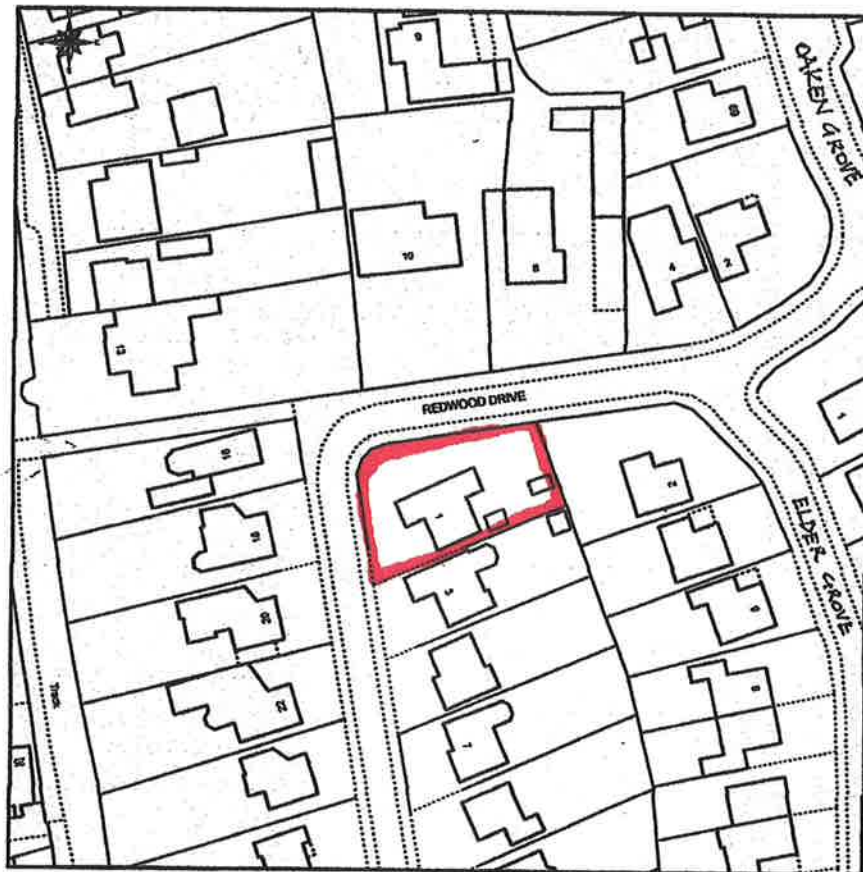

1 Redwood Drive YO32 3GF

0m 10m 20m 30m 40m 50m 60m 70m

Scale: 1:1250, paper size: A4

R2416

This Plan includes the following Licensed Data: OS MasterMap Colour PDF Location Plan by the Ordnance Survey National Geographic Database and incorporating surveyed revision available at the date of production. Reproduction in whole or in part is prohibited without the prior permission of Ordnance Survey. The representation of a road, track or path is no evidence of a right of way. The representation of features, as lines is no evidence of a property boundary. © Crown copyright and database rights, 2020. Ordnance Survey 0100031673

Proposed timber boarded boundary fence at
"Little Trees" 1 Redwood Drive, Haxby, York

Site location plan

Scale 1:1250

January 2021

emapsite[™]
plans

Prepared by: Paul Elm. 10-12-2020