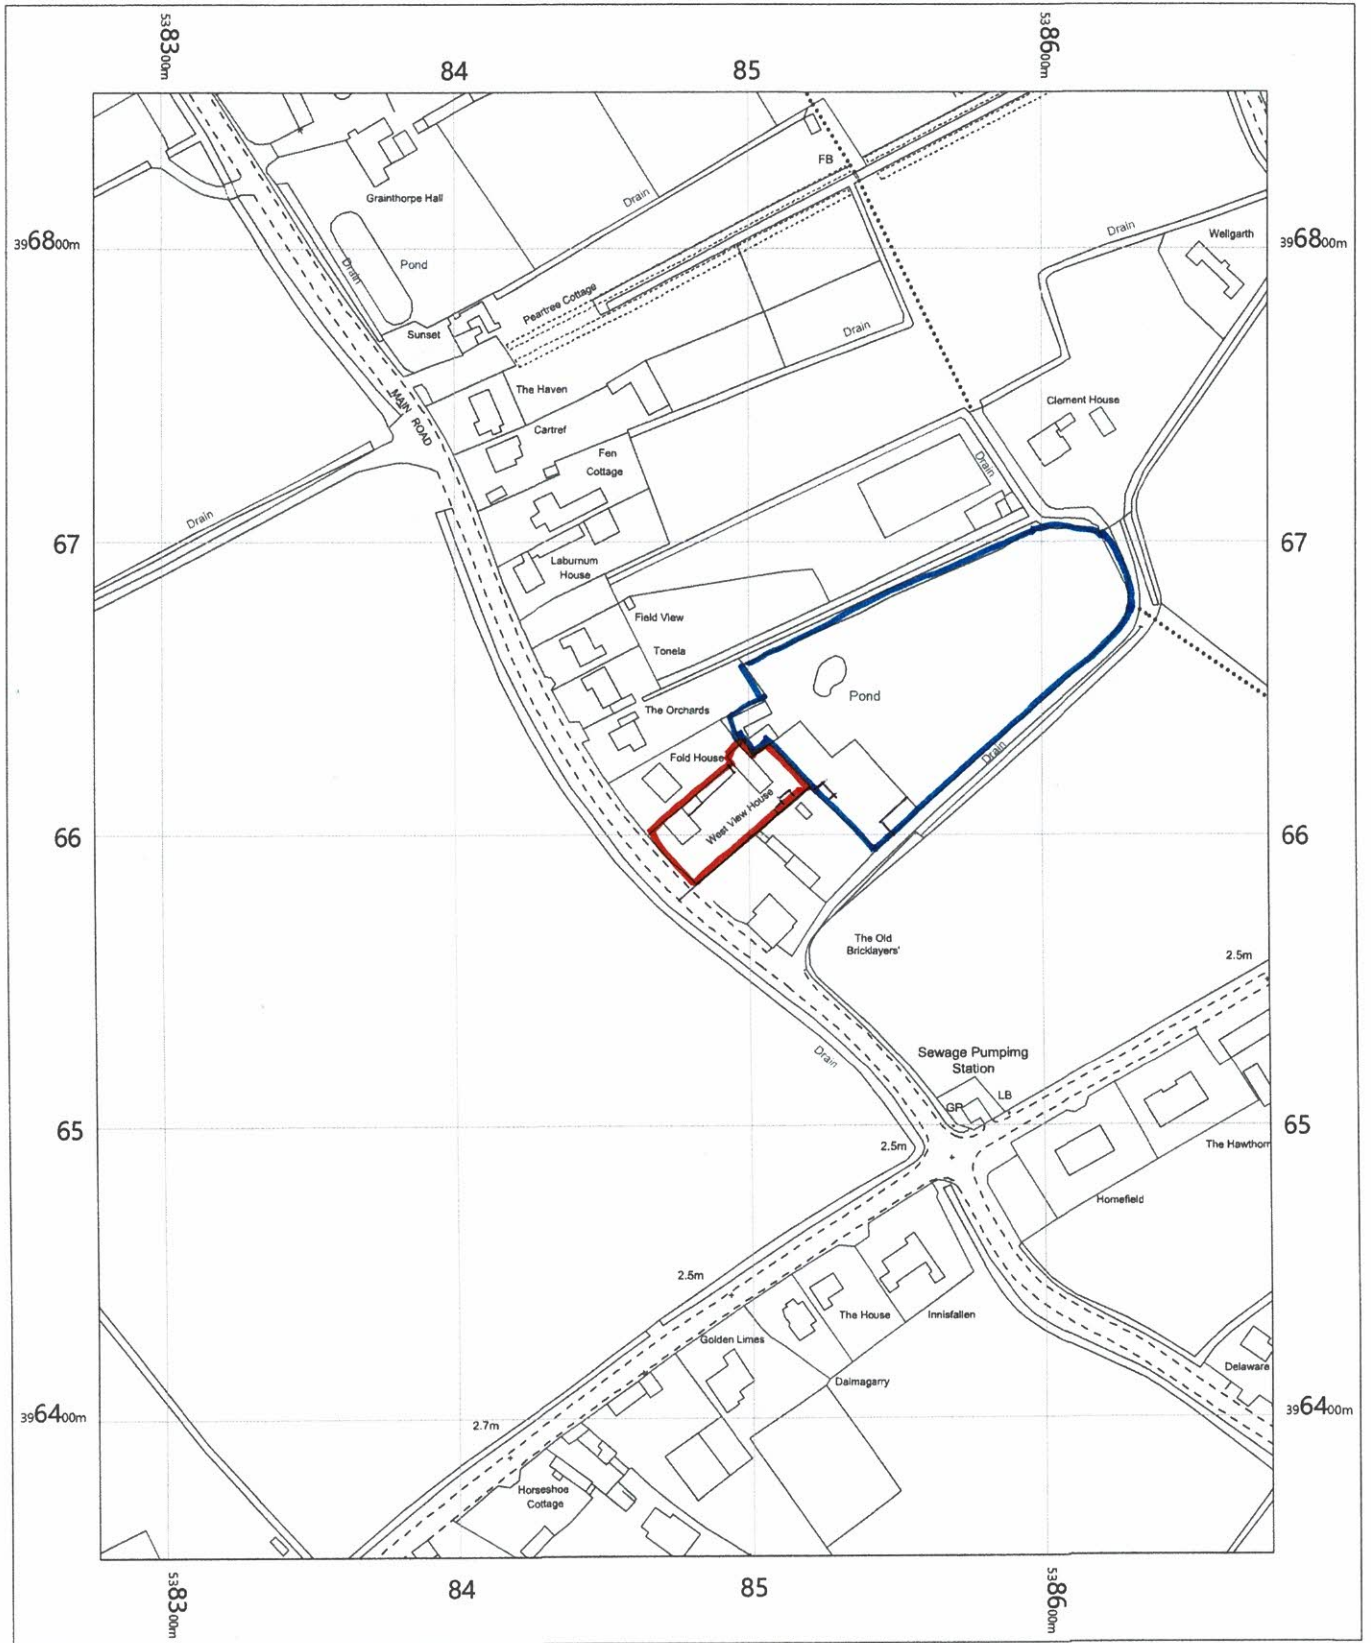

Main View House

LOCARAS PLAN (1)
MB 001-05

WEST VIEW HOUSE
MAIN ROAD
GRAINTHORPE
LINCOLNSHIRE
LN 11 7JS

OS MasterMap 1250/2500/10000 scale
Wednesday, September 25, 2019, ID: JEW-00829919
maps.johnwright.com

1:2500 scale print at A4, Centre: 538477 E, 396603 N

©Crown Copyright Ordnance Survey. Licence no. 100025568