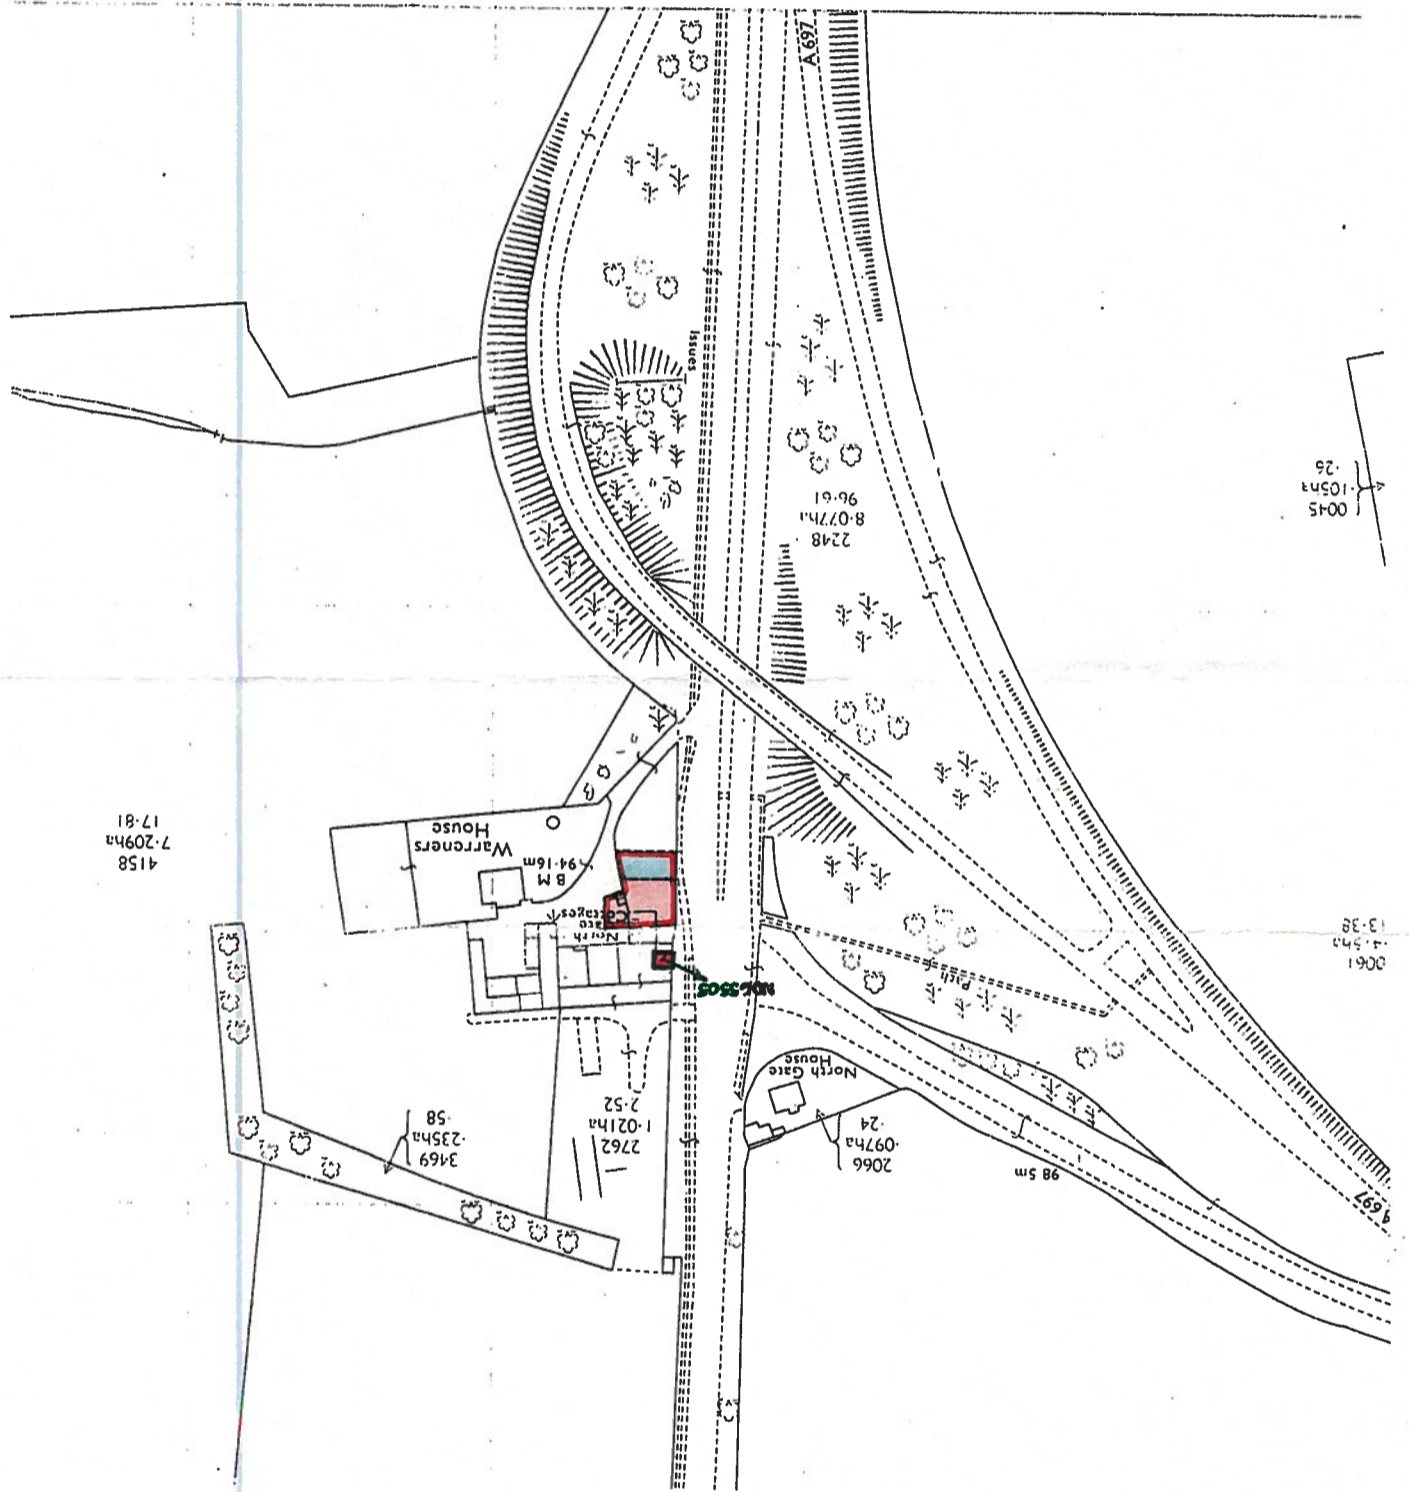

The boundaries shown by dotted lines have been plotted from the plans on the deeds. The title plan may be updated from later survey information.

H.M. LAND REGISTRY		ORDNANCE SURVEY	
		PLAN REFERENCE	
TITLE NUMBER		NZ 1888	Scale 1:2500
ND47017		DISTRICT	CASTLE MORPETH
		COUNTY	NORTHUMBERLAND
		© Crown copyright	