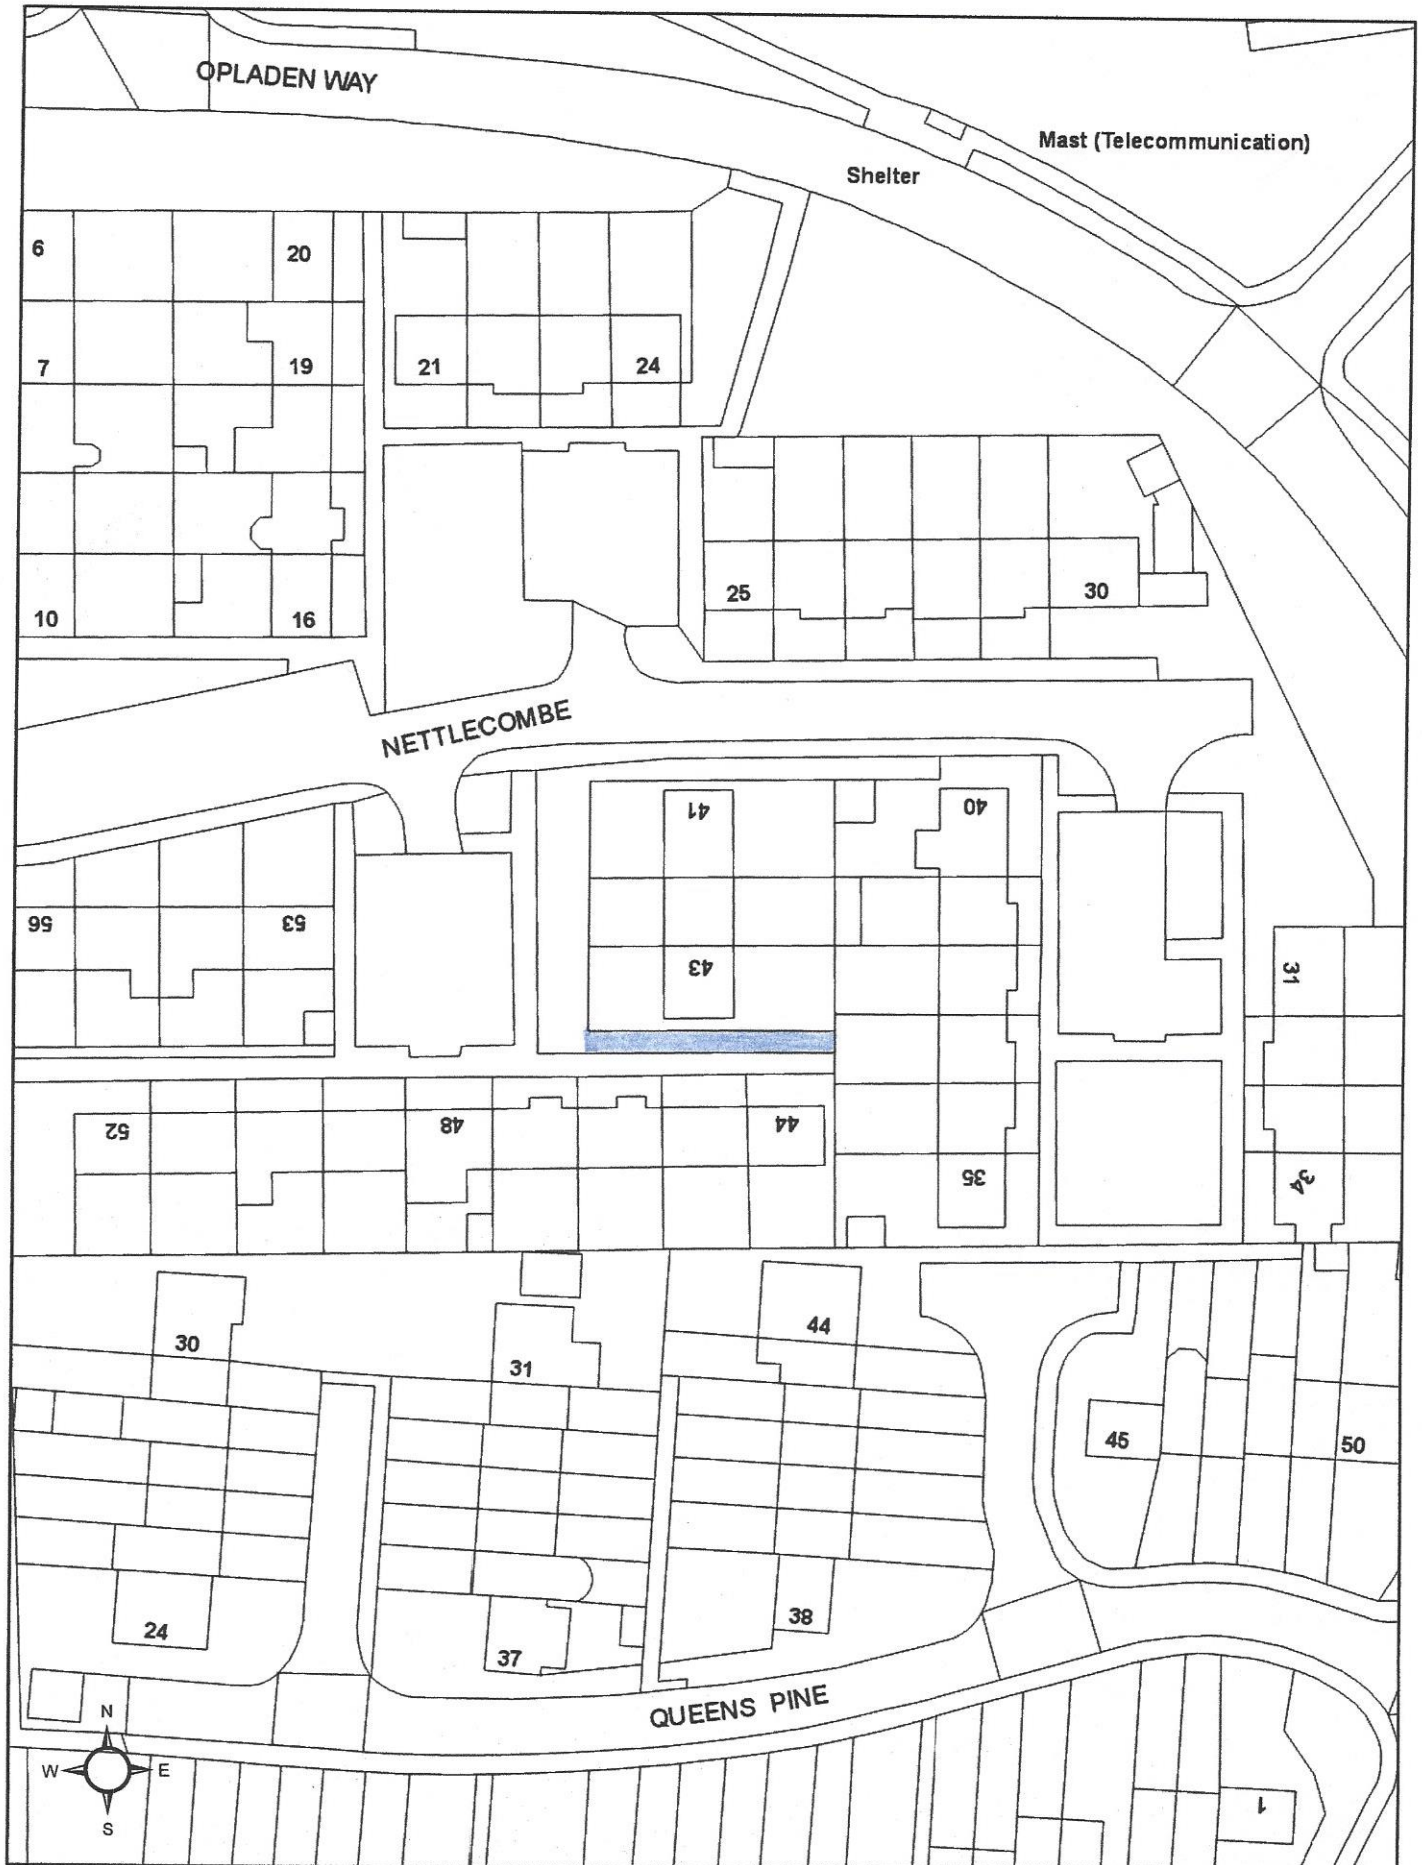

RECEIVED

04/01/2021
21/00007/FUL

Nettlecombe

silva

Please find attached an image of the area in question. This image is provided solely for the purpose of answering your query / aiding your work and should not be unnecessarily shared or duplicated. The image contains Ordnance Survey data, © Crown copyright (2017) OS (100030994).

Scale 1:750