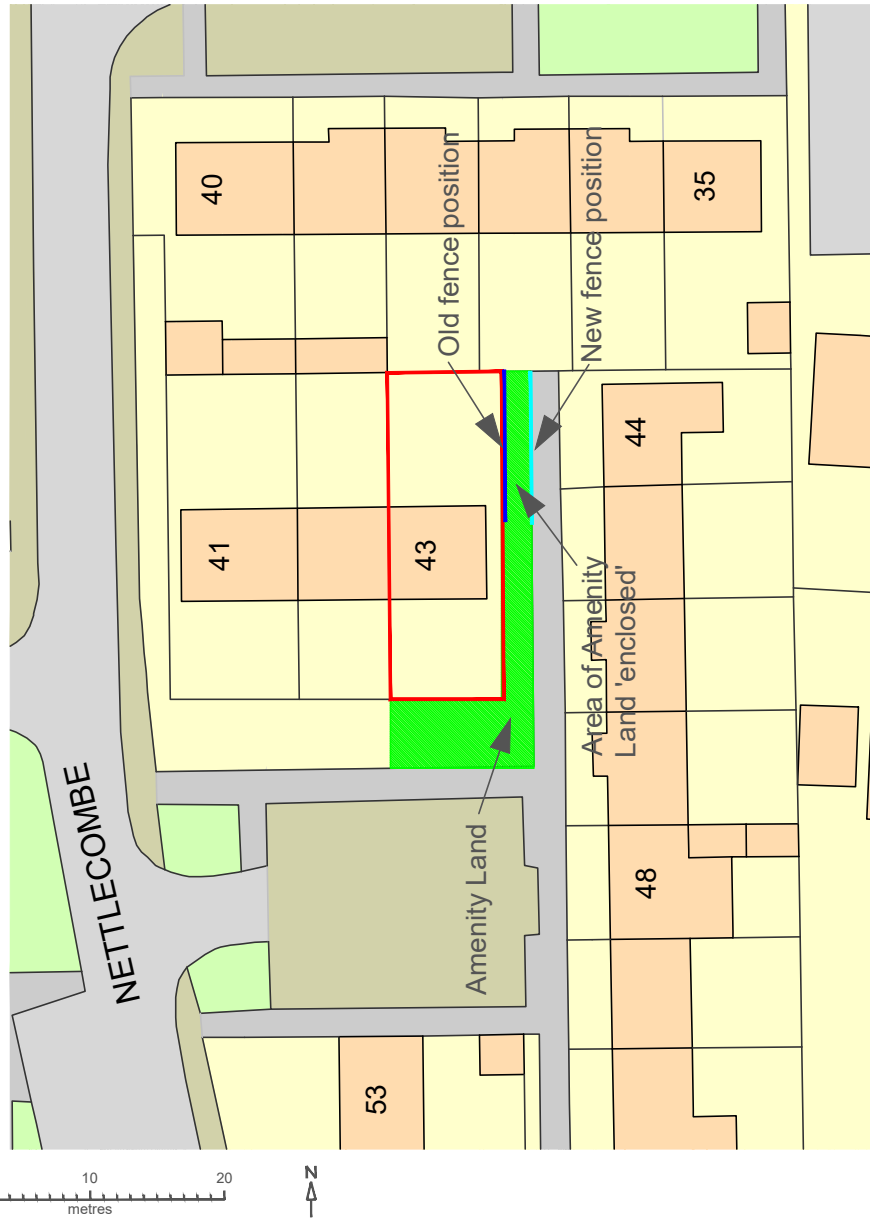

RECEIVED

21/00007/FUL
04.02.2021

© Crown copyright 2020 Ordnance Survey 100053143

Cadastral data is subject to Crown copyright and is reproduced with permission of HM Land Registry.

Job Title	43 Nettlecombe
Drawing Title	EN/20/00266/UCOU

Drawn <i>SB</i>	Checked <i>AS</i>	Approved
Scale at A4 1:500	Date 28/01/21	Revised

Drawing Status For Approval

Drawing No. 002

Rev
