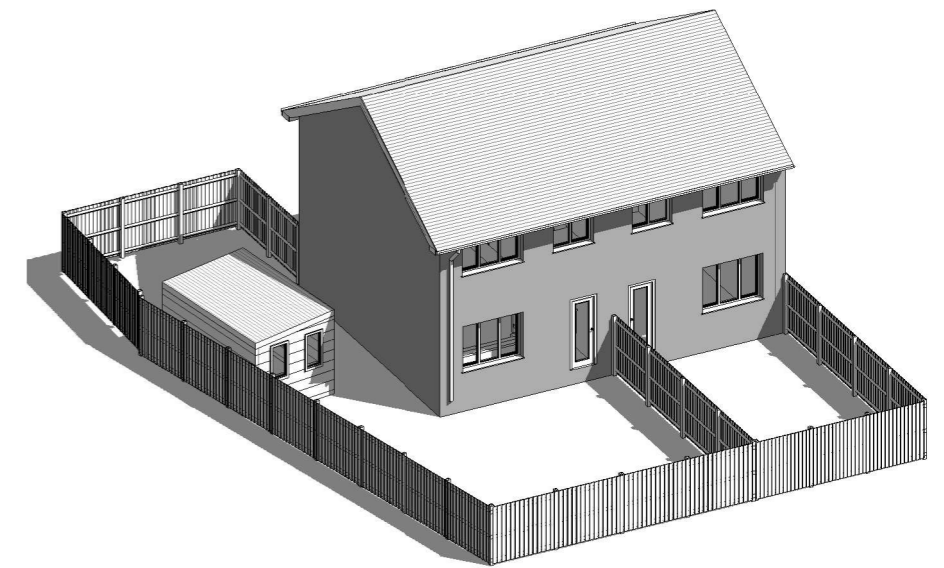

**Location Plan**  
1 : 1250

**Site Plan**  
1 : 200

**3D View 1**

**3D View 2**

**RECEIVED**

19/01/2021  
21/00046/FUL

**FLUENT**  
ARCHITECTURAL DESIGN SERVICES

TEL: 0800 043 8838  
E-MAIL: INFO@FLUENT-ADS.CO.UK  
WEB: FLUENT-ADS.CO.UK

28 Church Road, Sandhurst

Existing Site Plan and Location

Scale @ A3

As indicated

Date

15.10.2020

Drawn by

D.Owolana

Drawing number

FLU.1308.01

Rev

B

No.	Description	Date