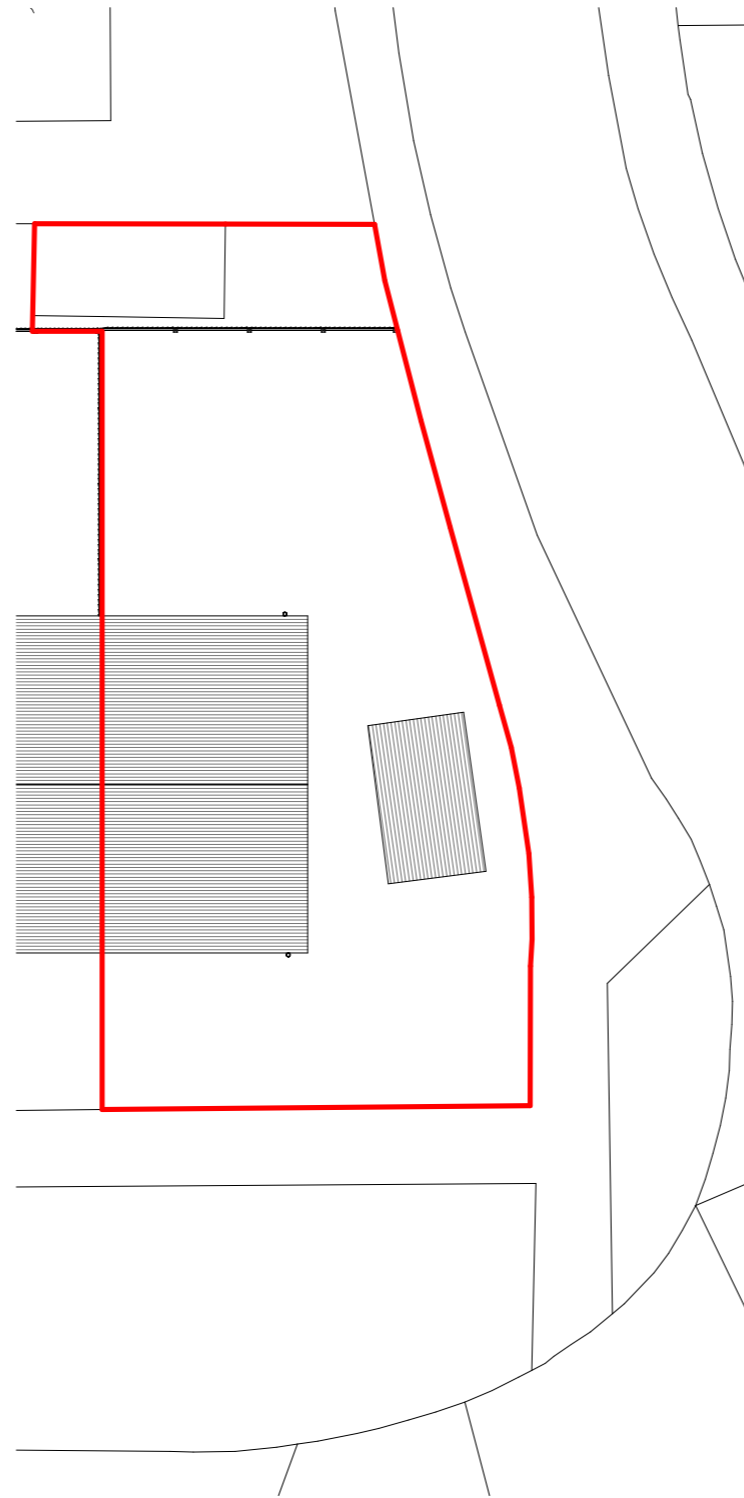

**Location Plan**  
1 : 1250

**Site Plan**  
1 : 200

**3D View 1**

**3D View 2**

**RECEIVED**

19/01/2021  
21/00046/FUL

**FLUENT**  
ARCHITECTURAL DESIGN SERVICES

TEL: 0800 043 8838  
E-MAIL: INFO@FLUENT-ADS.CO.UK  
WEB: FLUENT-ADS.CO.UK

28 Church Road, Sandhurst

Existing Site Plan and Location

Scale @ A3

As indicated

Date

15.10.2020

Drawn by

D.Owolana

Drawing number

FLU.1308.01

Rev

B

No.	Description	Date