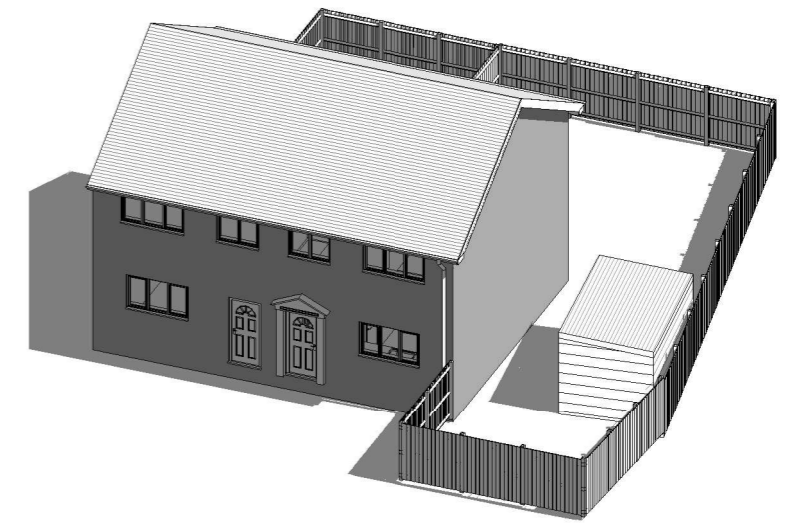

**Location Plan**  
1 : 1250

**Site Plan**  
1 : 200

**3D View 1**

**3D View 2**

**RECEIVED**

19/01/2021  
21/00046/FUL

**FLUENT**  
ARCHITECTURAL DESIGN SERVICES

TEL: 0800 043 8838  
E-MAIL: INFO@FLUENT-ADS.CO.UK  
WEB: FLUENT-ADS.CO.UK

28 Church Road, Sandhurst

Existing Site Plan and Location

Scale @ A3

As indicated

Date

15.10.2020

Drawn by

D.Owolana

Drawing number

FLU.1308.01

Rev

B

No.	Description	Date