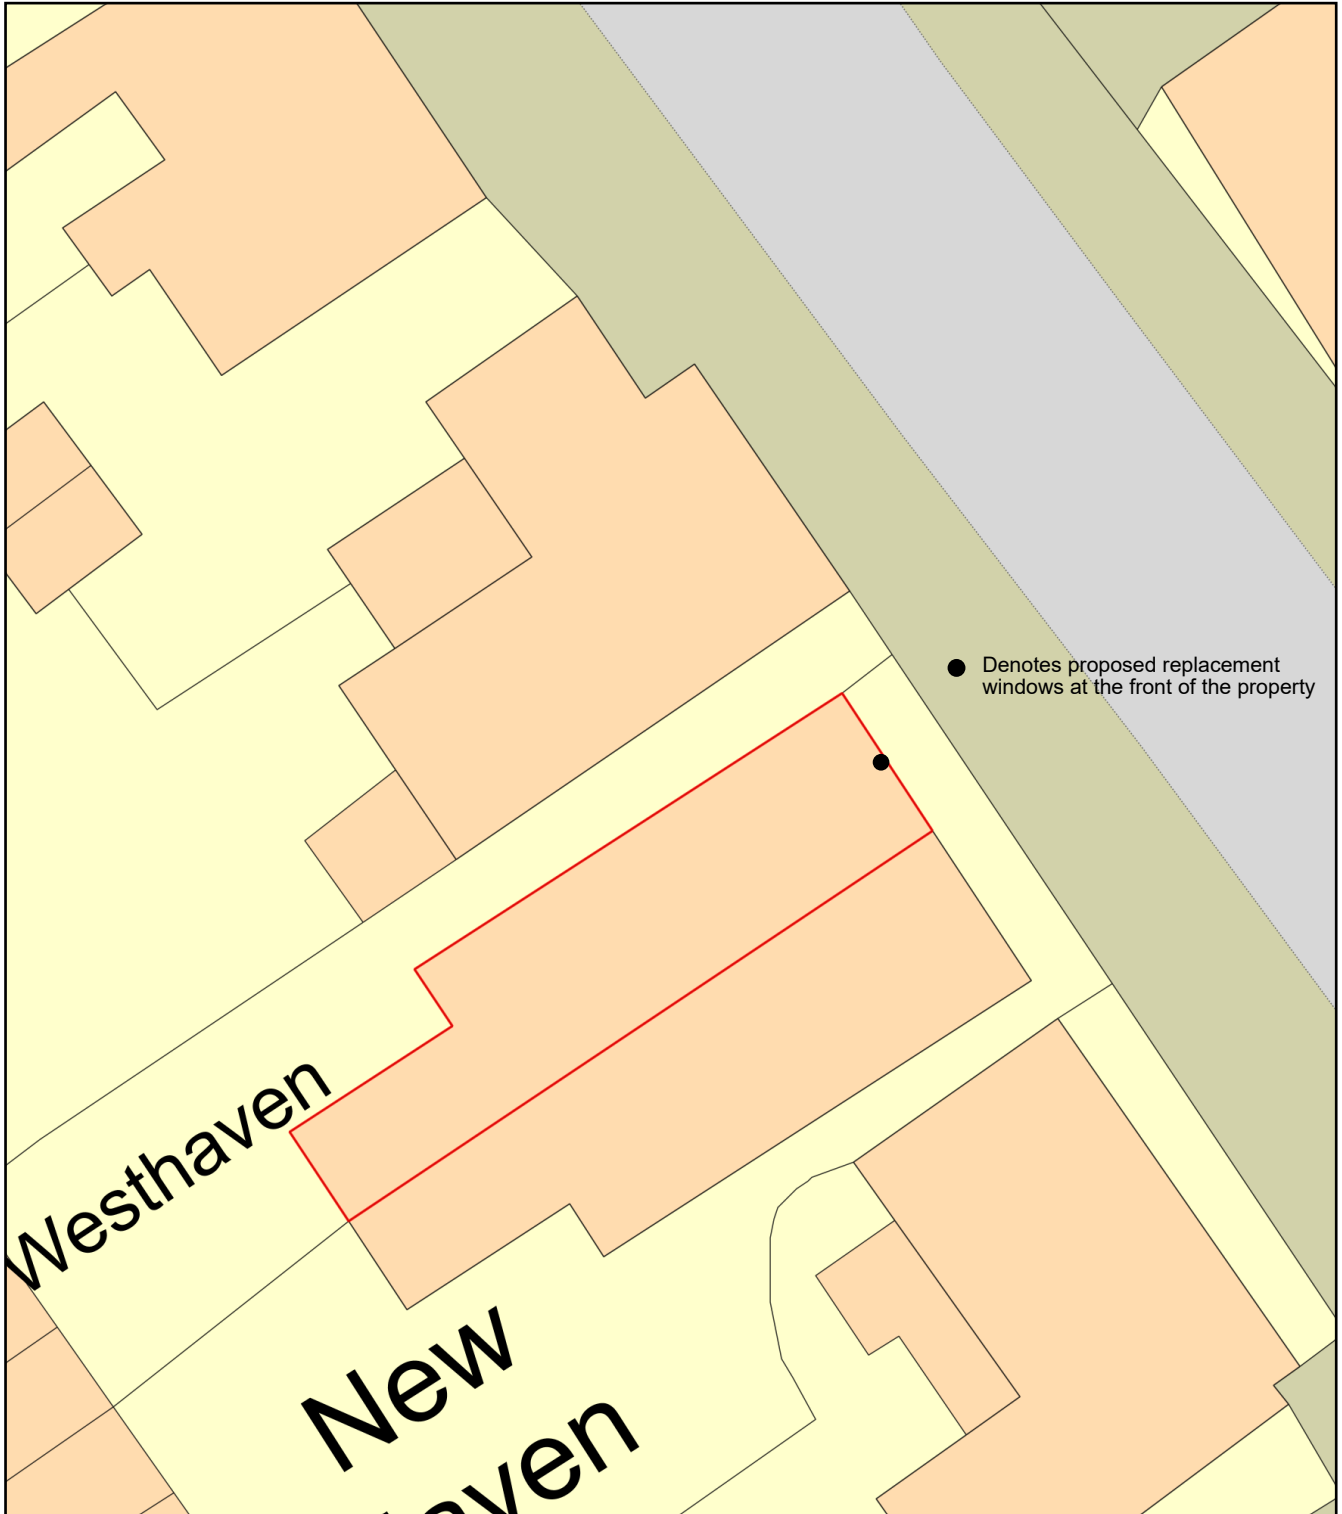

# 30303289 Block Plan

Plan Produced for: Mrs S Chesworth  
Date Produced: 11 Jan 2021  
Plan Reference Number: TQRQM21011133022337  
Scale: 1:200 @ A4