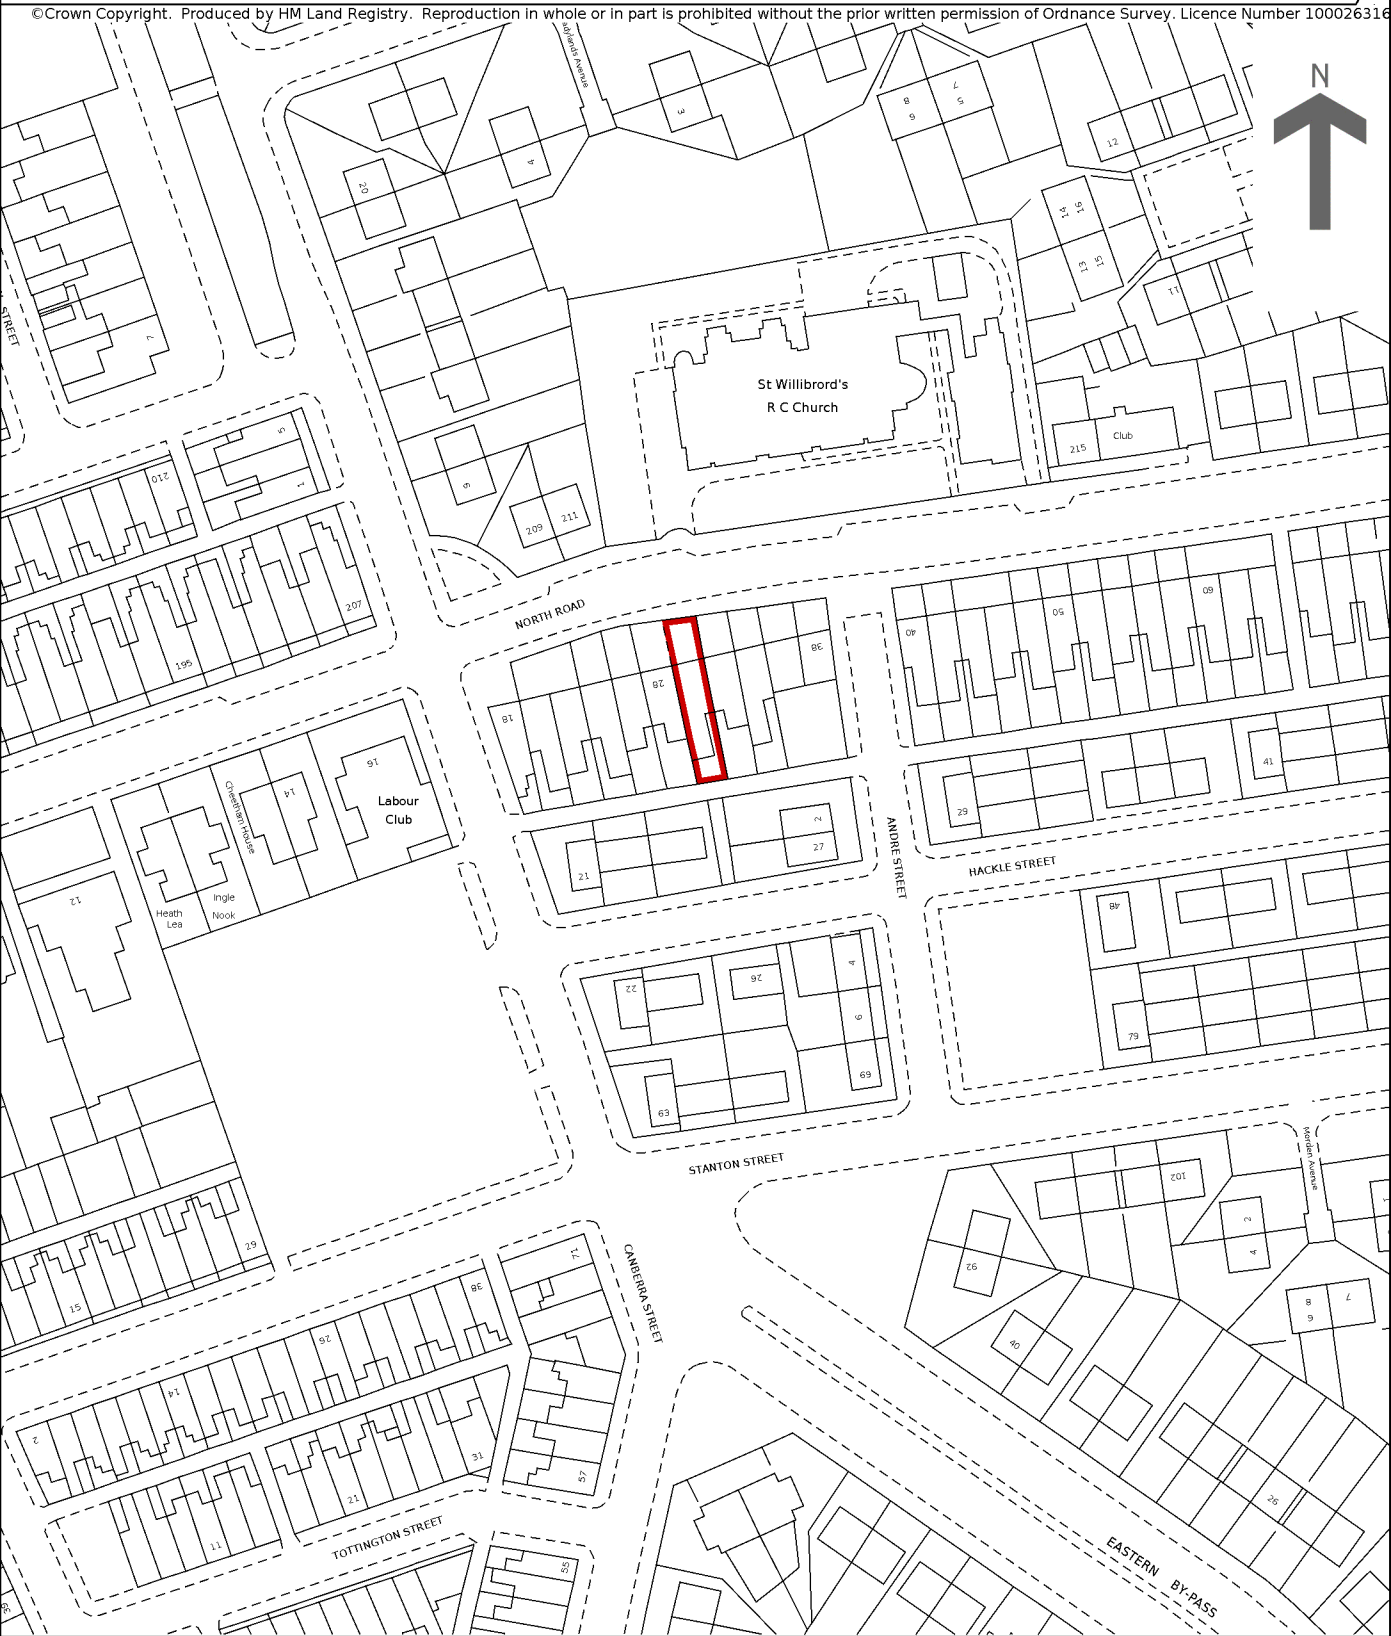

HM Land Registry Current title plan

Title number **MAN95897**
Ordnance Survey map reference **SJ8898NW**
Scale **1:1250**
Administrative area **Greater Manchester :
Manchester**

© Crown Copyright. Produced by HM Land Registry. Reproduction in whole or in part is prohibited without the prior written permission of Ordnance Survey. Licence Number 100026316

This is a copy of the title plan on 2 FEB 2021 at 10:36:59. This copy does not take account of any application made after that time even if still pending in HM Land Registry when this copy was issued.

HM Land Registry endeavours to maintain high quality and scale accuracy of title plan images. The quality and accuracy of any print will depend on your printer, your computer and its print settings. This title plan shows the general position, not the exact line, of the boundaries. It may be subject to distortions in scale. Measurements scaled from this plan may not match measurements between the same points on the ground.