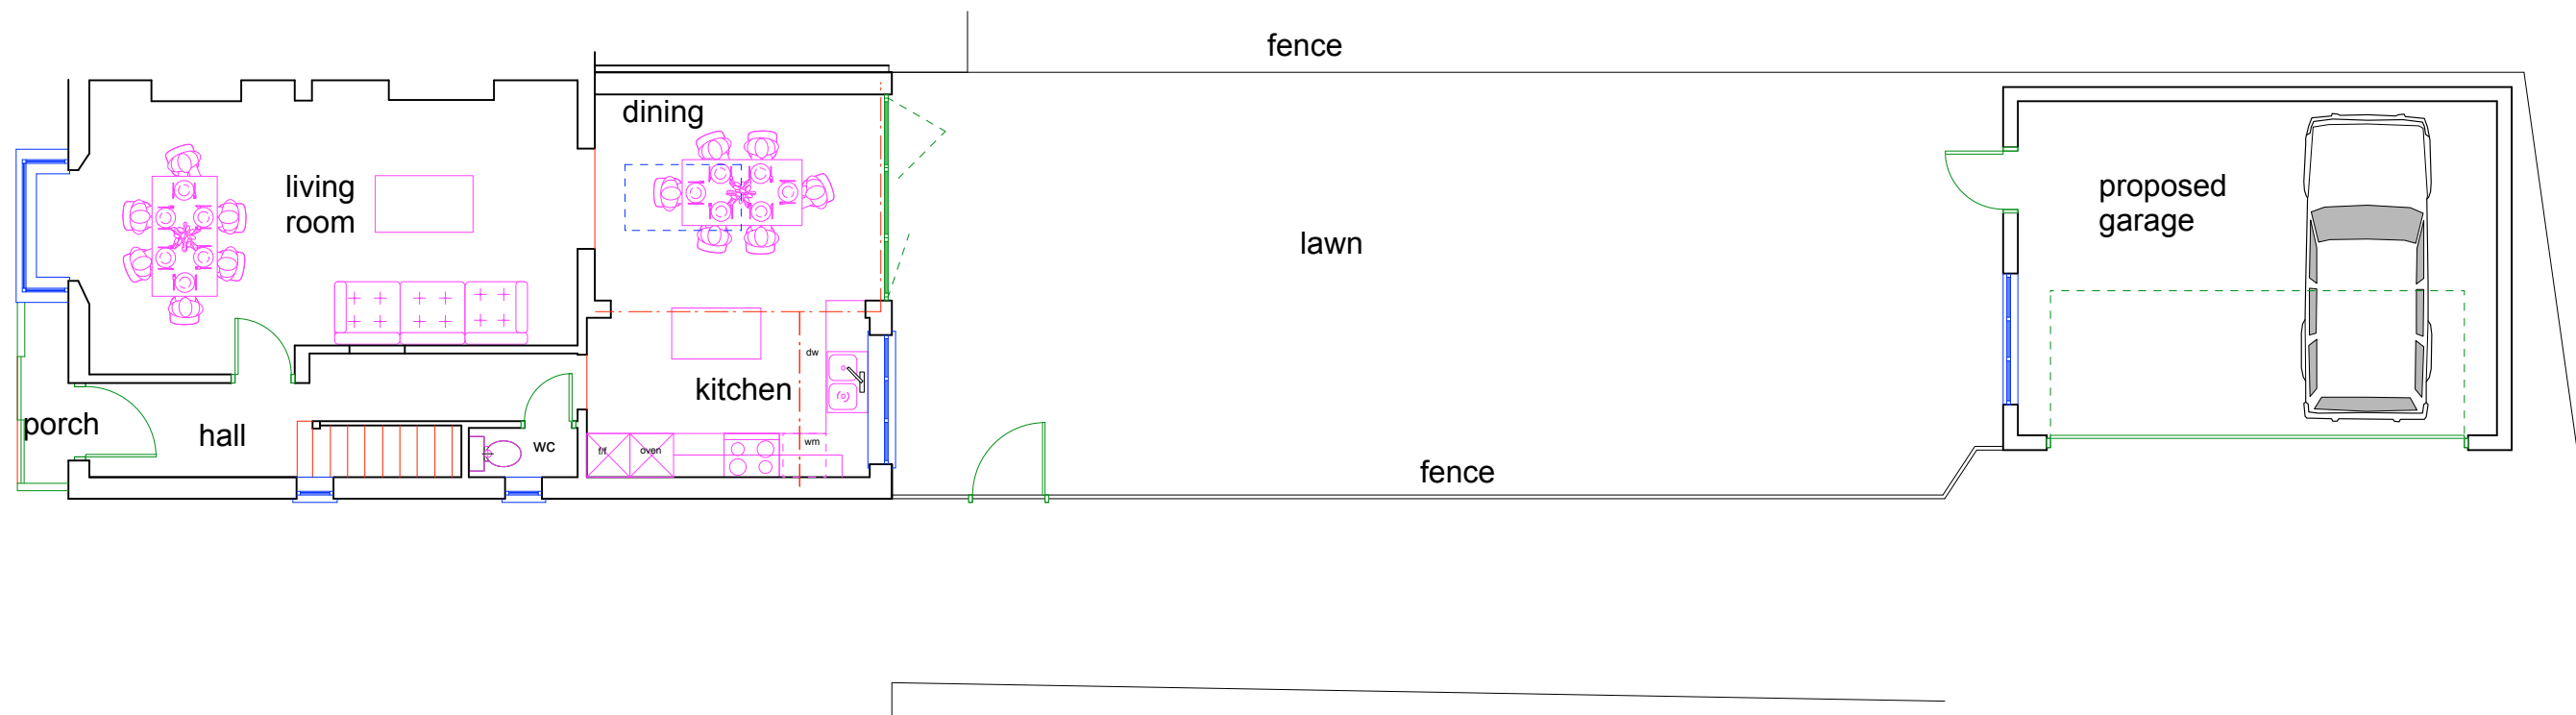

Revision A 18/01/21

Scale	architects & designers ltd 95 Copthorne Road, Shrewsbury, SY3 8ND T. 01743 241521 nick@2scalearchitects.co.uk www.2scalearchitects.co.uk		Client Mr T Moore	Project 124 Copthorne Road	Scale 1:100 @A3	Date 08/12/20	Drawn SEF
	Title Proposed site plan			Job No. 662	Drwg. No. 008	Revision A	