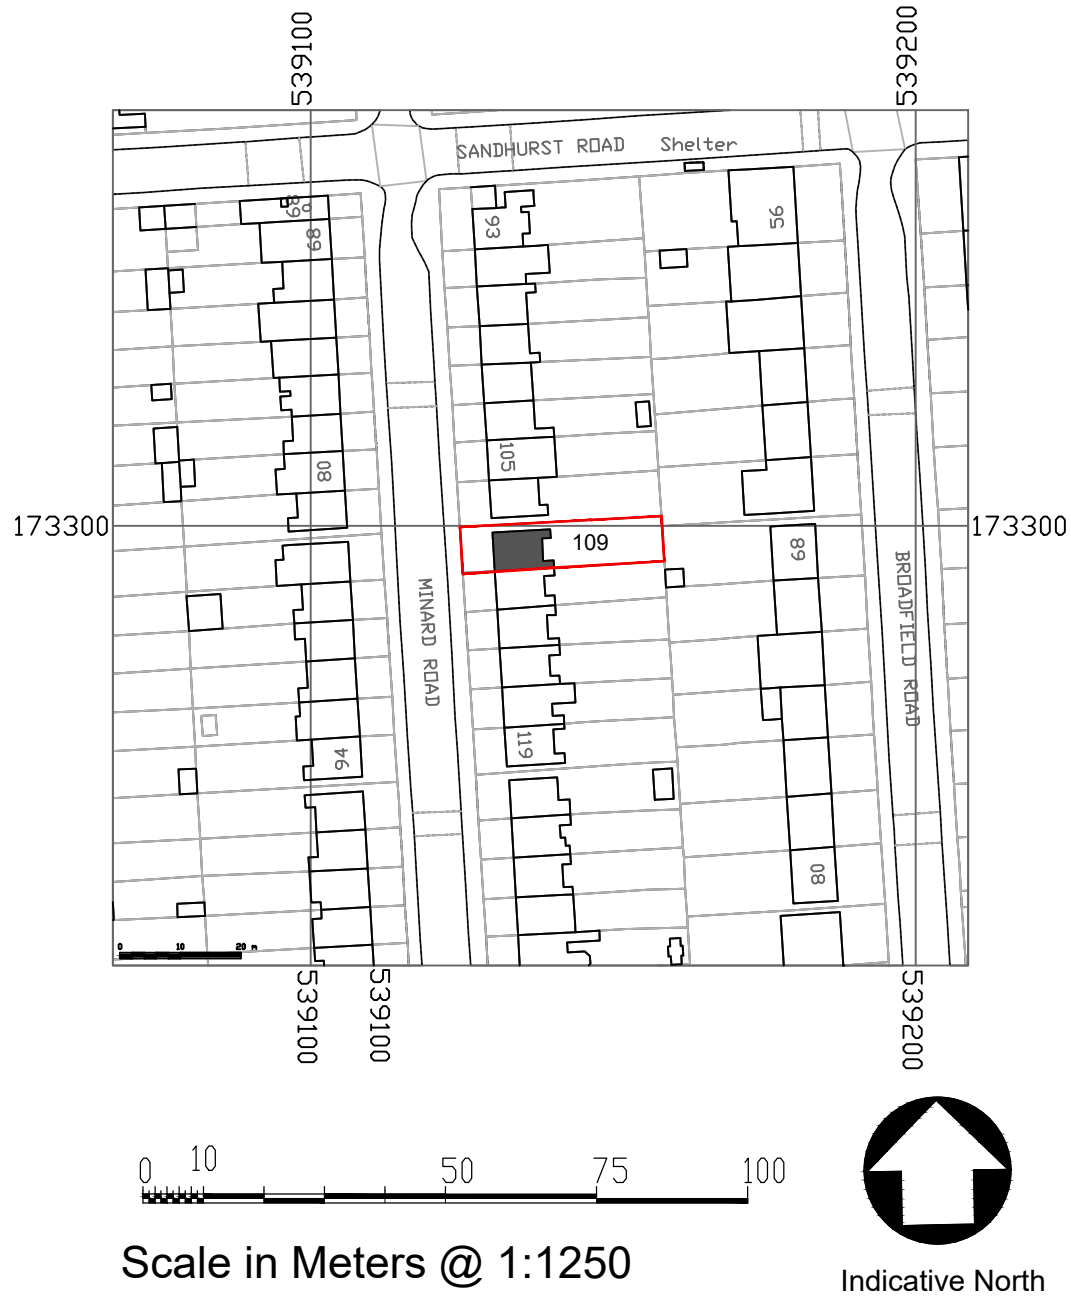

©Crown Copyright. All rights reserved. Licence no. 100019980

## SITE LOCATION PLAN SCALE - 1:1250