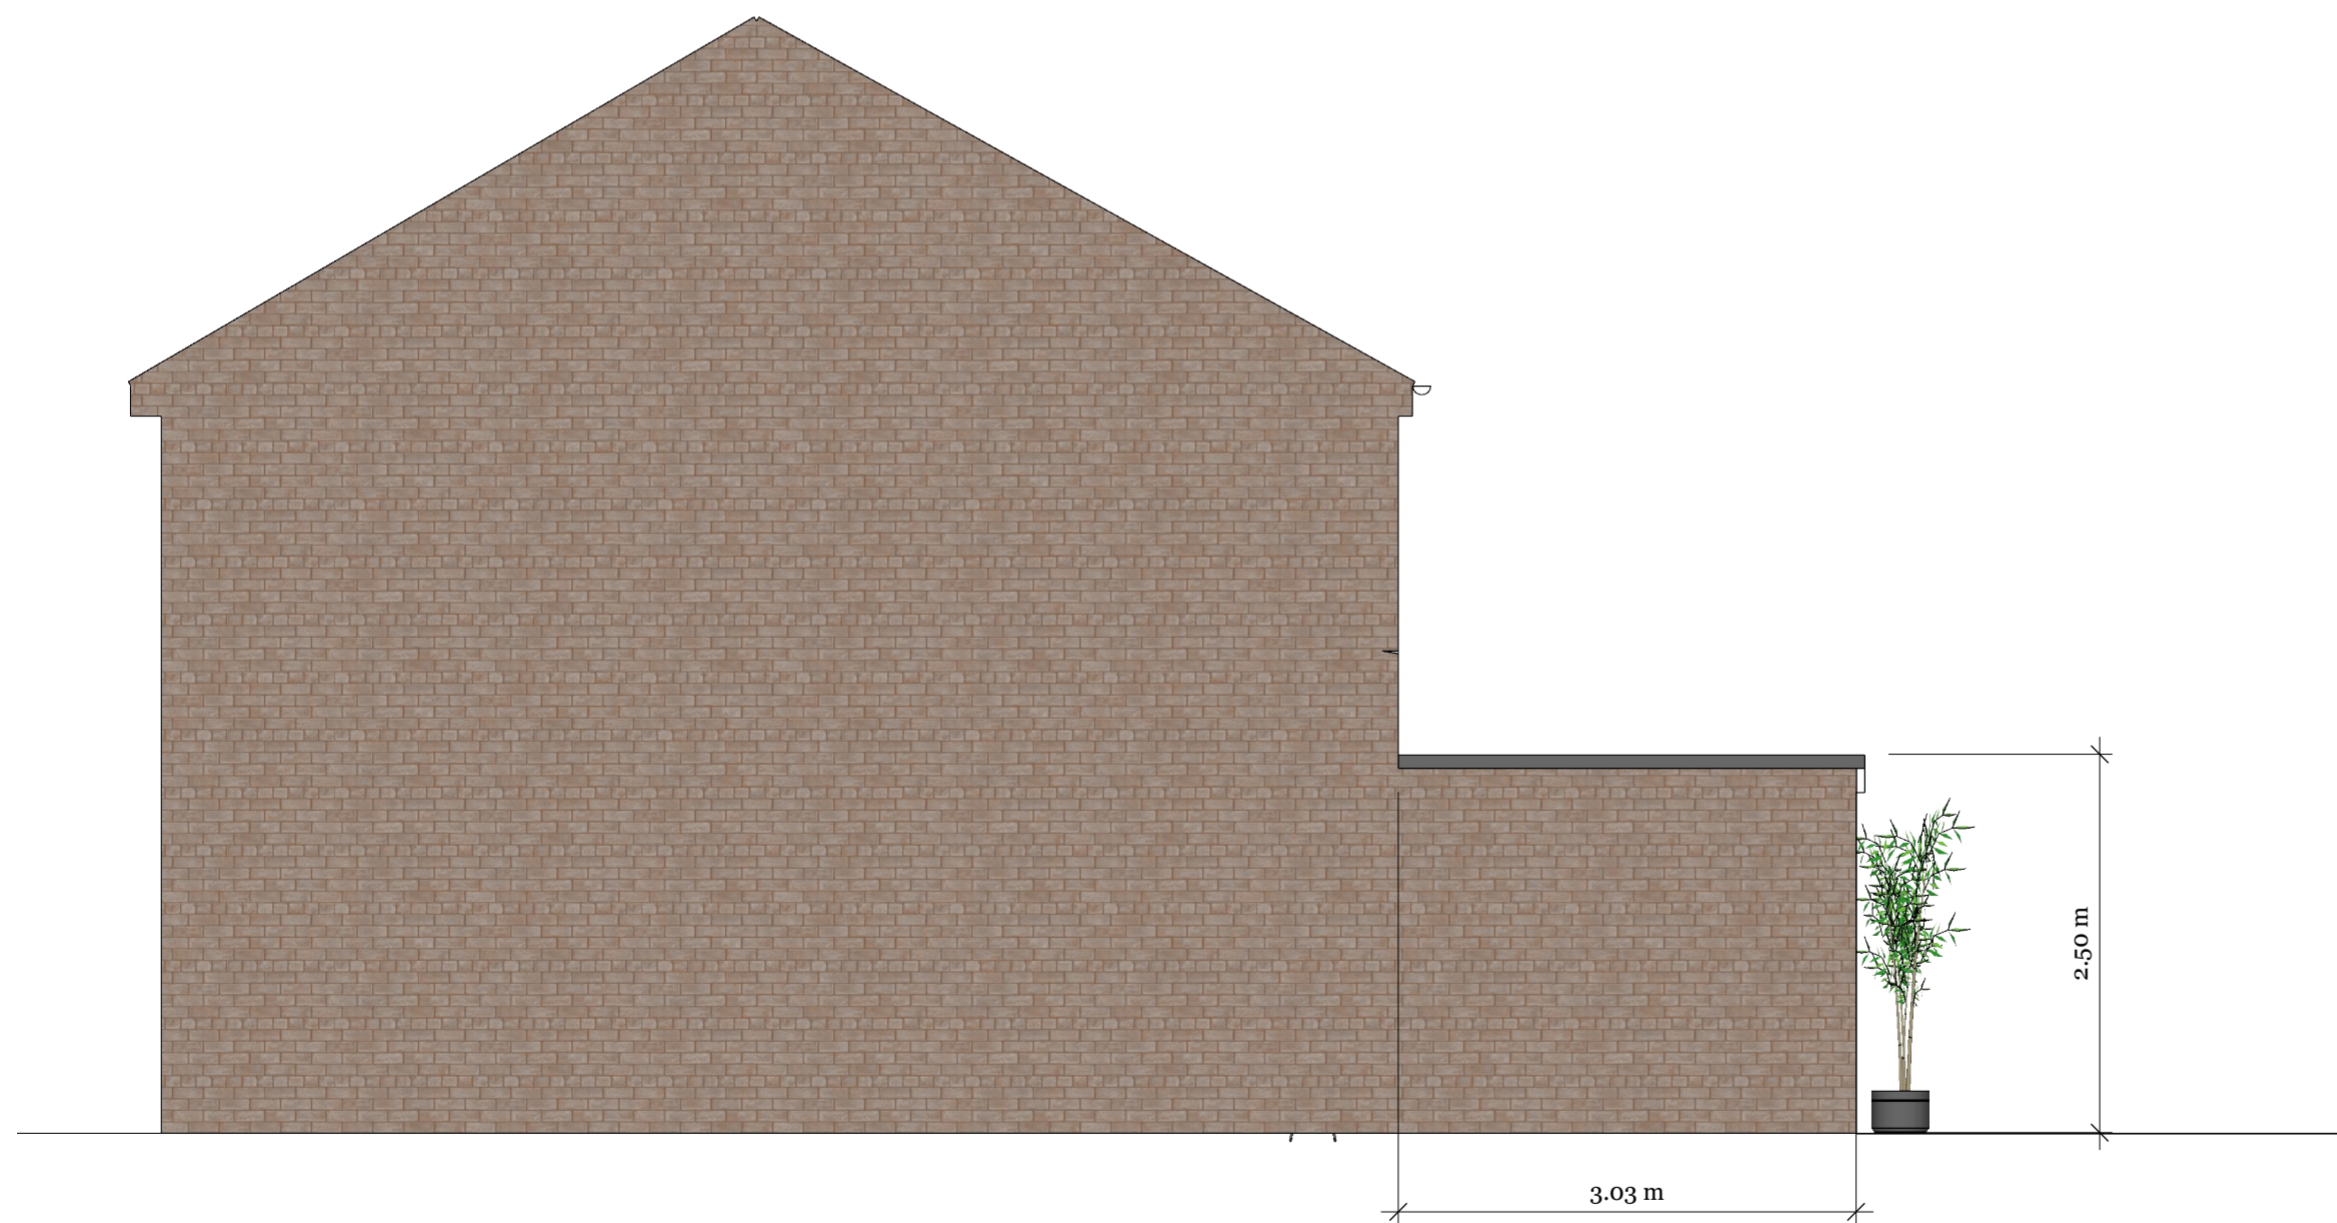

Drawn by  
Lewis Walters

A 01

A2

Scale  
1:50

Proposed Rear  
Elevation

Existing Rear Elevation

Rear Elevations

Client Details

Fiona Wallace  
20 Ilex Court  
Warwick  
CV34 4PJ

Scale 1:50

Notes

Drawn by  
Lewis Walters

LW  
AD

lewis walters  
architectural design  
lewiswalters.co.uk

A 02

A2

Scale

1:50

Proposed Left Elevation

Existing Left Elevation

Left Elevations

Client Details

Fiona Wallace  
20 Ilex Court  
Warwick  
CV34 4PJ

Scale 1:50

Notes

Drawn by  
Lewis Walters

A

03

A2

Scale  
1:50

Proposed Right  
Elevation

Existing Right  
Elevation