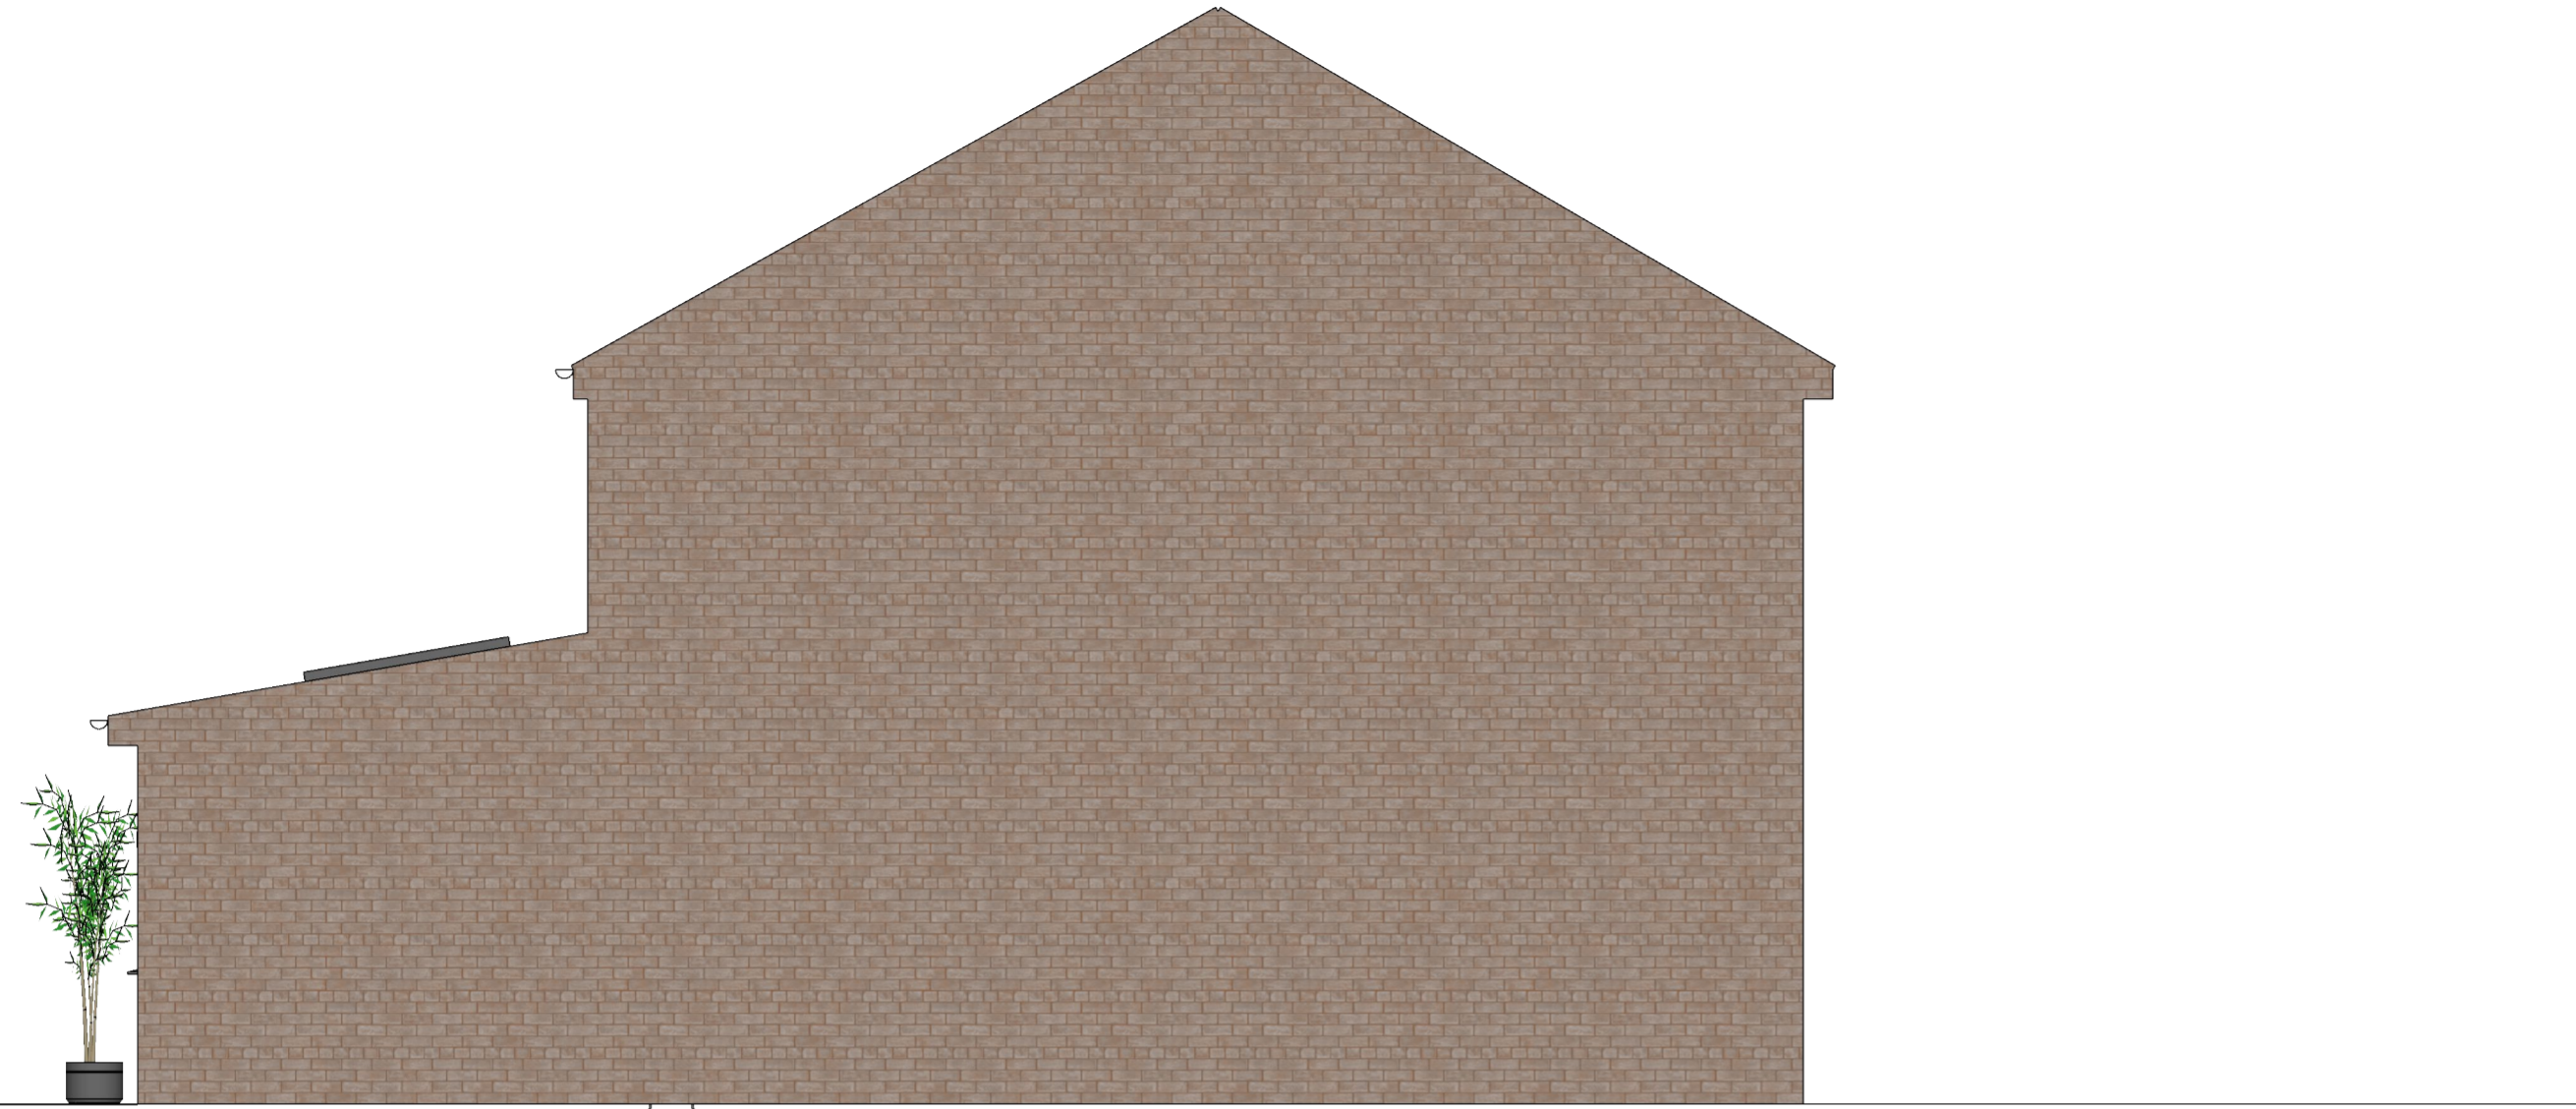

Scale

1:50

Proposed Left Elevation

Existing Left Elevation

Left Elevations

Client Details

Fiona Wallace  
20 Ilex Court  
Warwick  
CV34 4PJ

Scale 1:50

Notes

Drawn by  
Lewis Walters

A

03

A2

Scale  
1:50

Proposed Right  
Elevation

Existing Right  
Elevation

Right Elevations

Client Details

Fiona Wallace  
20 Ilex Court  
Warwick  
CV34 4PJ

Scale 1:50

Notes

Drawn by  
Lewis Walters

04

A

Scale

Perspective Views

Client Details

Fiona Wallace  
20 Ilex Court  
Warwick  
CV34 4PJ

Scale 1:50

Notes

Drawn by  
Lewis Walters

A2