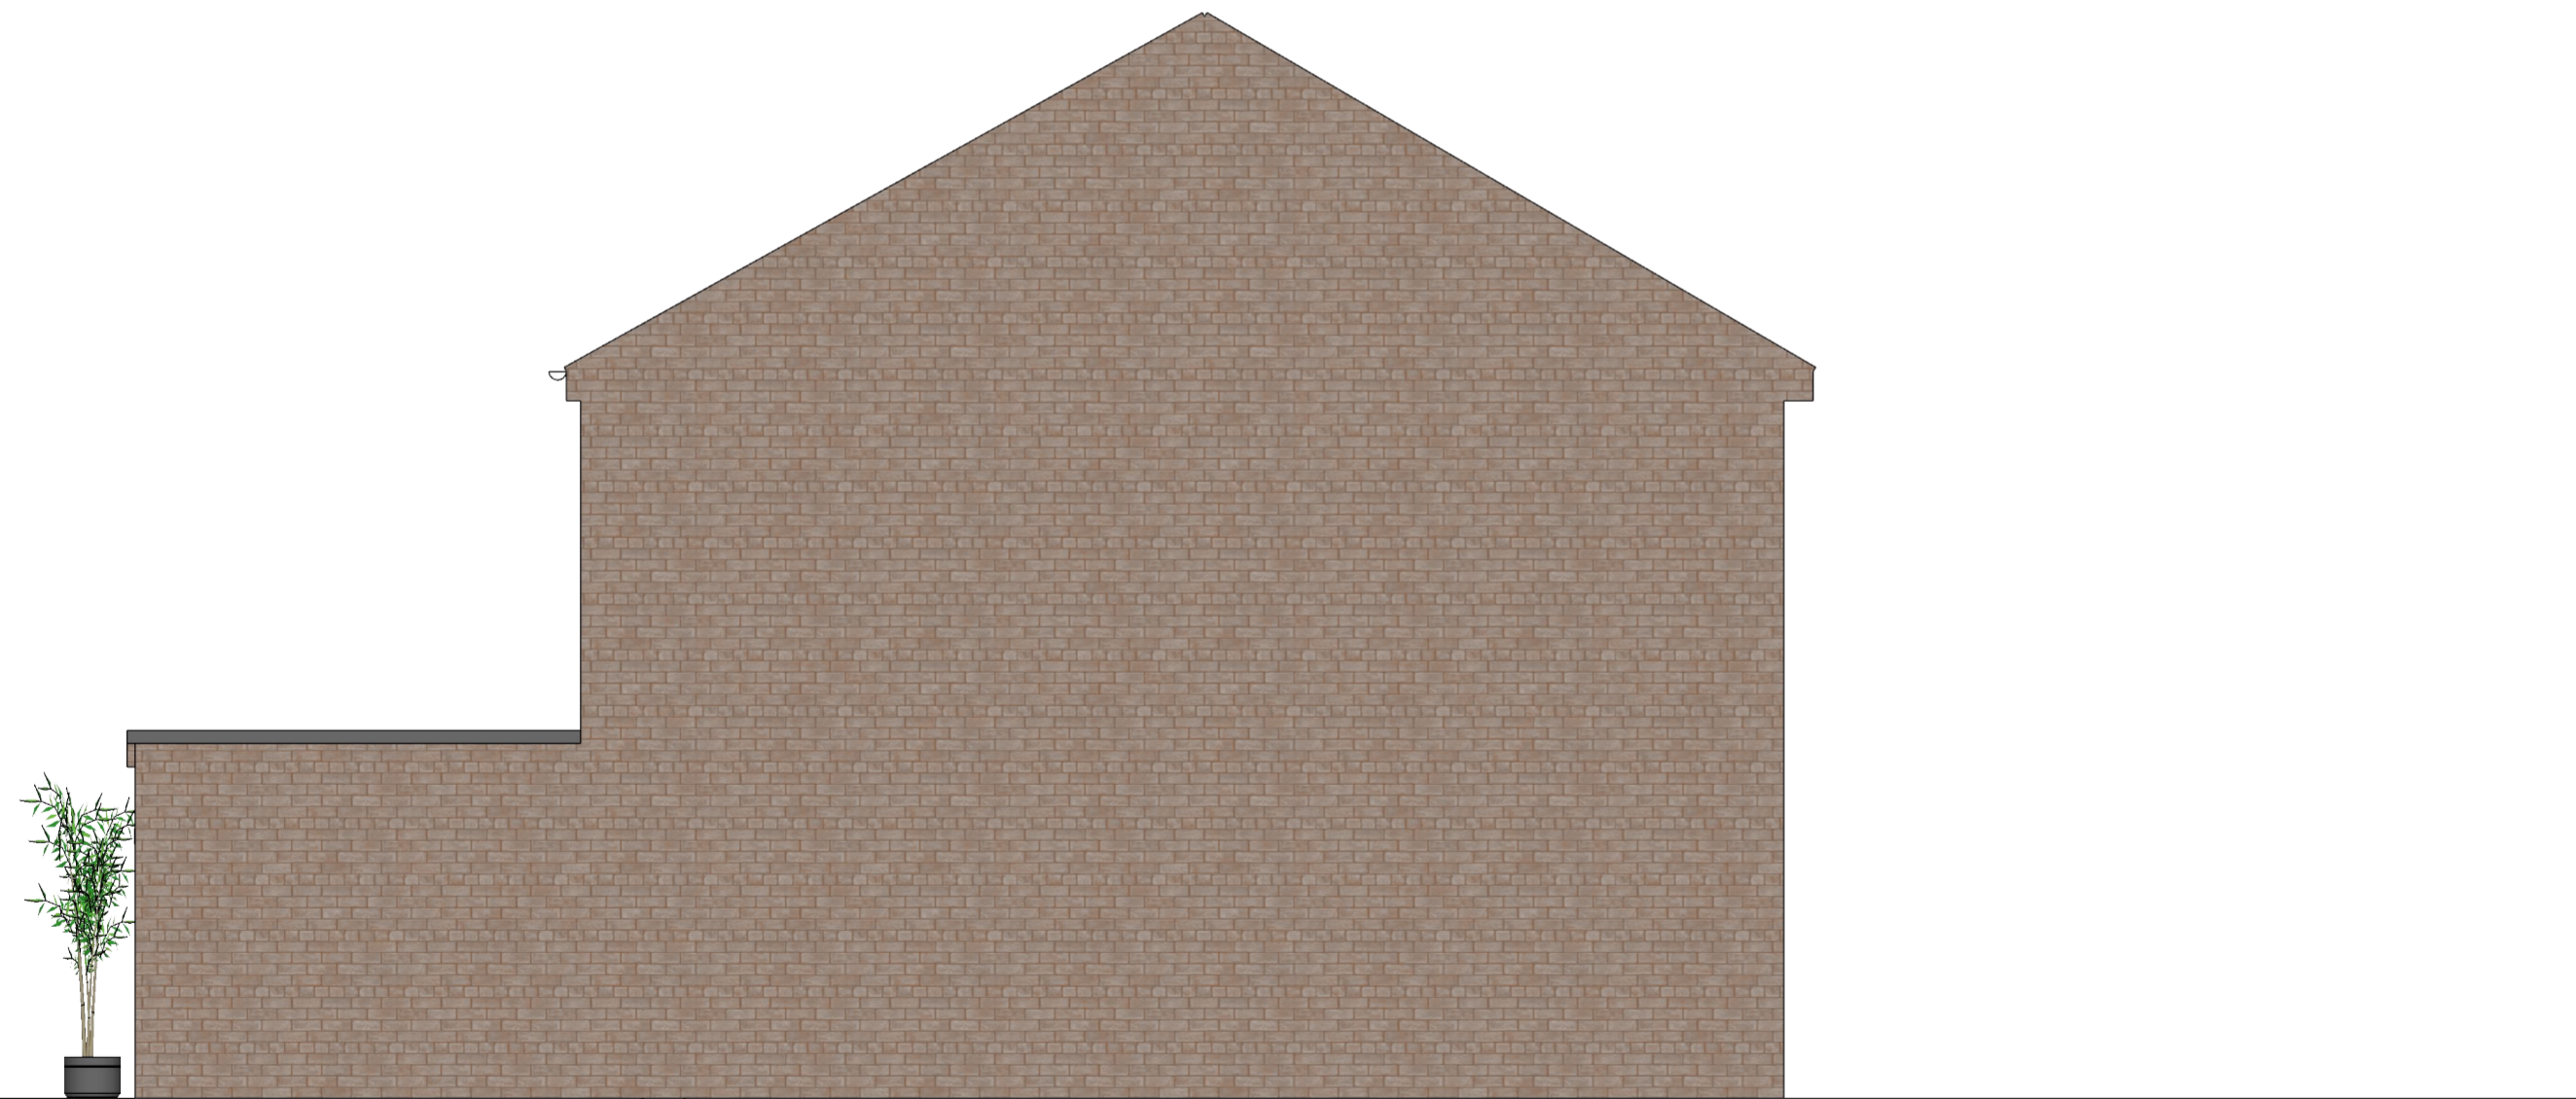

Scale

1:50

Proposed Left Elevation

Existing Left Elevation

Left Elevations

Client Details

Fiona Wallace  
20 Ilex Court  
Warwick  
CV34 4PJ

Scale 1:50

Notes

Drawn by  
Lewis Walters

A

03

A2

Scale  
1:50

Proposed Right  
Elevation

Existing Right  
Elevation

Right Elevations

Client Details

Fiona Wallace  
20 Ilex Court  
Warwick  
CV34 4PJ

Scale 1:50

Notes

Drawn by  
Lewis Walters

04

A

Scale

Perspective Views

Client Details

Fiona Wallace  
20 Ilex Court  
Warwick  
CV34 4PJ

Scale 1:50

Notes

Drawn by  
Lewis Walters

A2