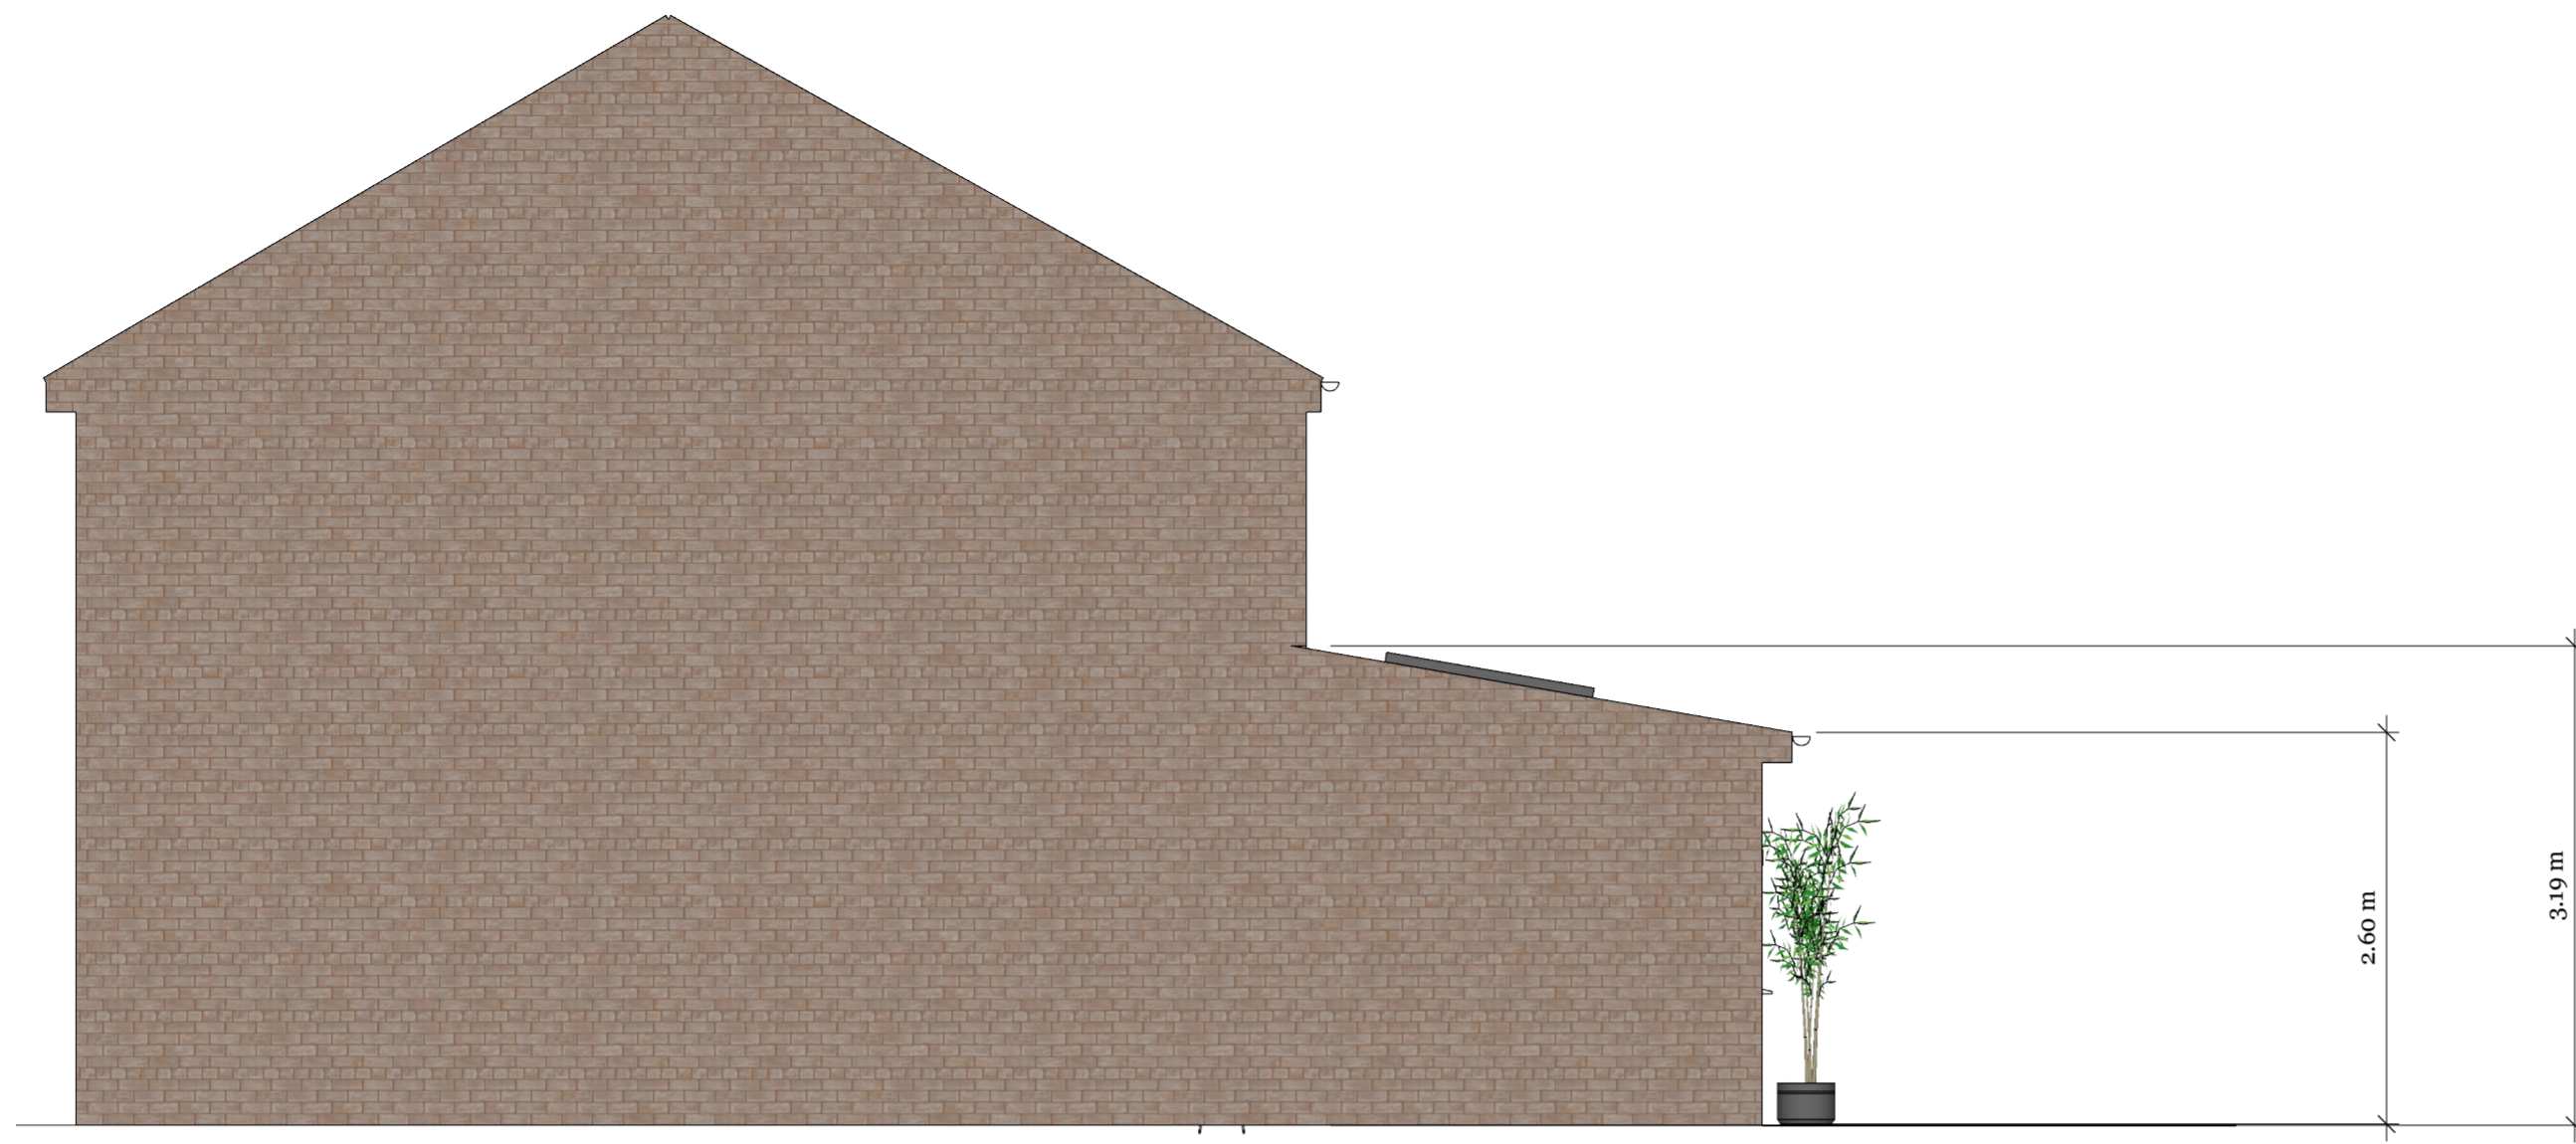

Drawn by  
Lewis Walters

A 01

A2

Scale  
1:50

Proposed Rear  
Elevation

Existing Rear Elevation

Rear Elevations

Client Details

Fiona Wallace  
20 Ilex Court  
Warwick  
CV34 4PJ

Scale 1:50

Notes

Drawn by  
Lewis Walters

LW  
AD

lewis walters  
architectural design  
lewiswalters.co.uk

A 02

A2

Scale

1:50

Proposed Left Elevation

Existing Left Elevation

Left Elevations

Client Details

Fiona Wallace  
20 Ilex Court  
Warwick  
CV34 4PJ

Scale 1:50

Notes

Drawn by  
Lewis Walters

A

03

A2

Scale  
1:50

Proposed Right  
Elevation

Existing Right  
Elevation